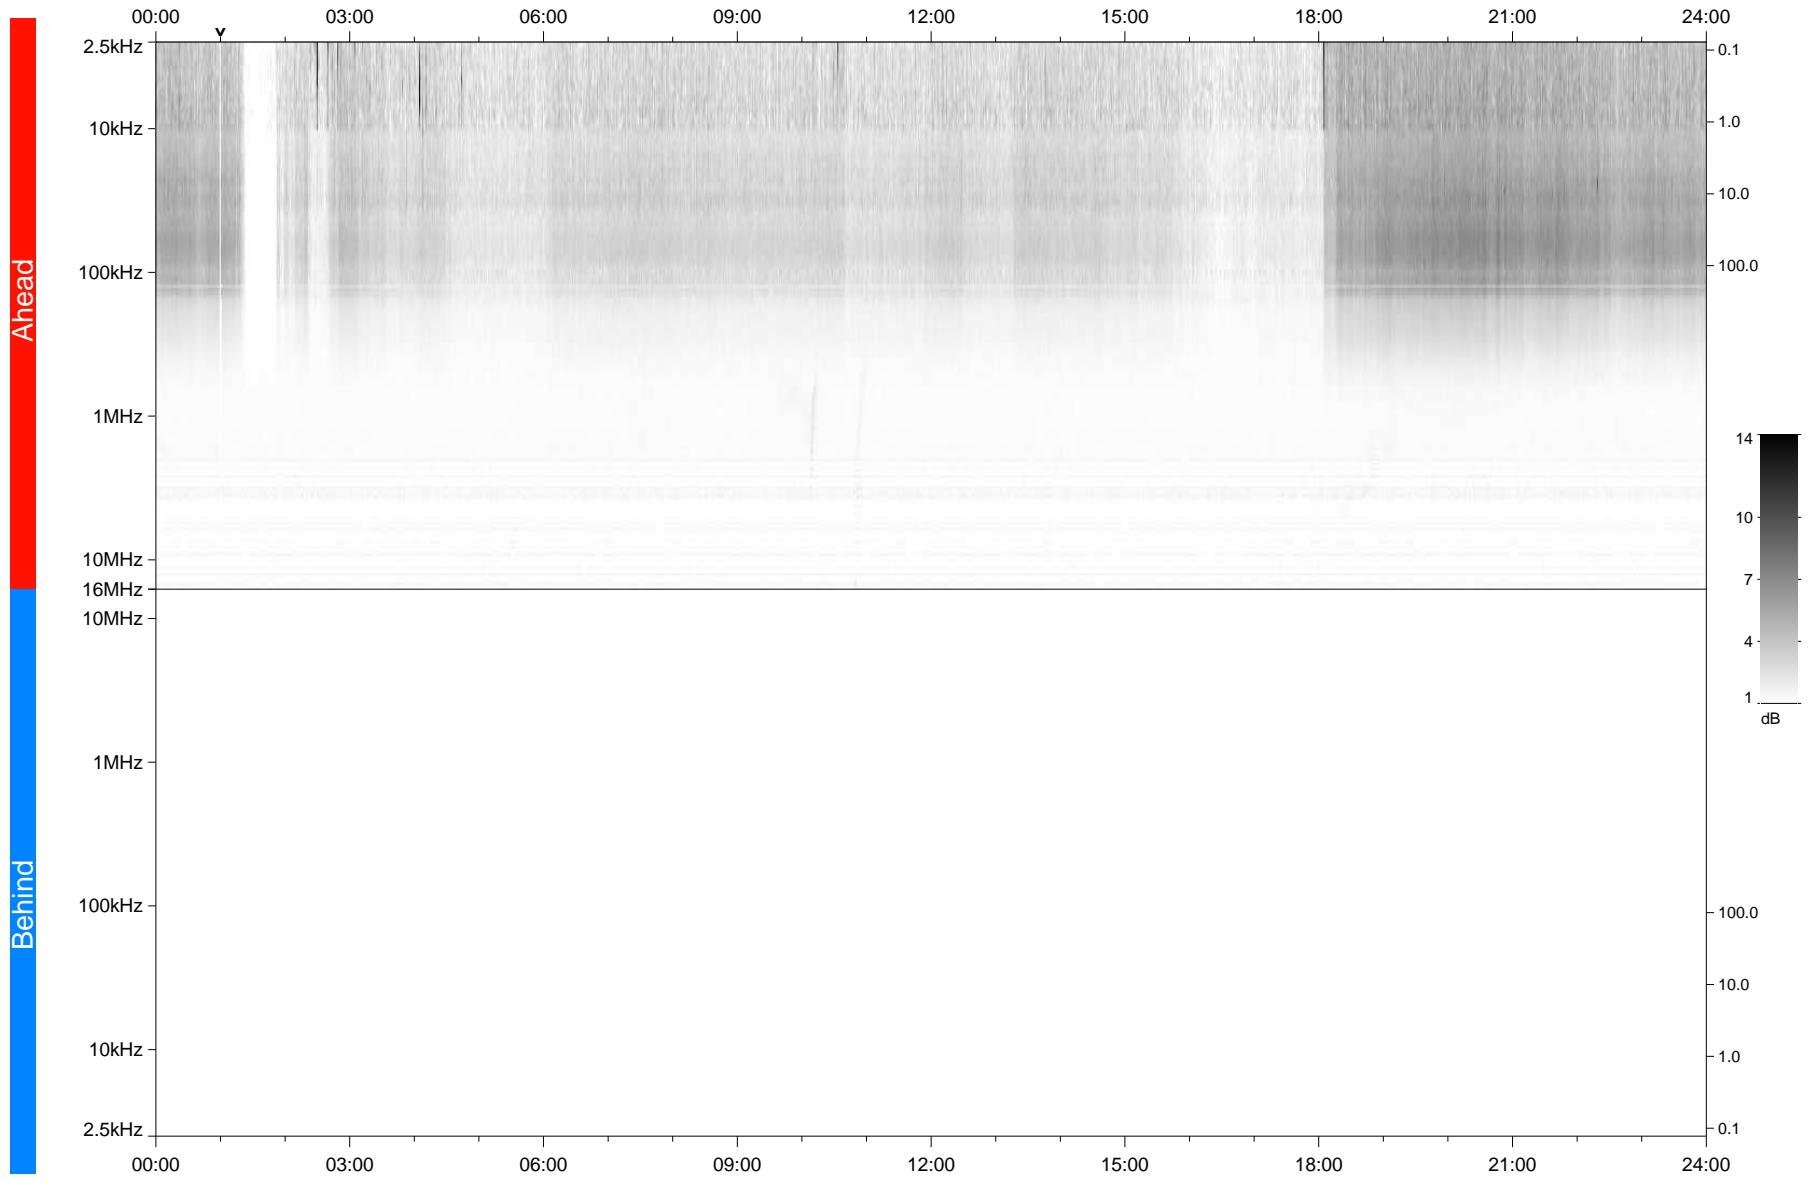

STEREO/WAVES Daily Summary - 03-Dec-2020 (DOY 338)

Ahead source file: swaves_ahead_2020_338_1_05.fin
Ahead PSE Angle: -57.9°

Behind PSE Angle: 57.6°
Behind source file: No STEREO-B data

Time (UTC)

file: stereo_swaves_daily-summary_gray_20201203_v04
made by: space.umn.edu on macOS with TDL 8.8.2 on 2022-10-03 19:43:48, with TLib V945 / dynspec V311