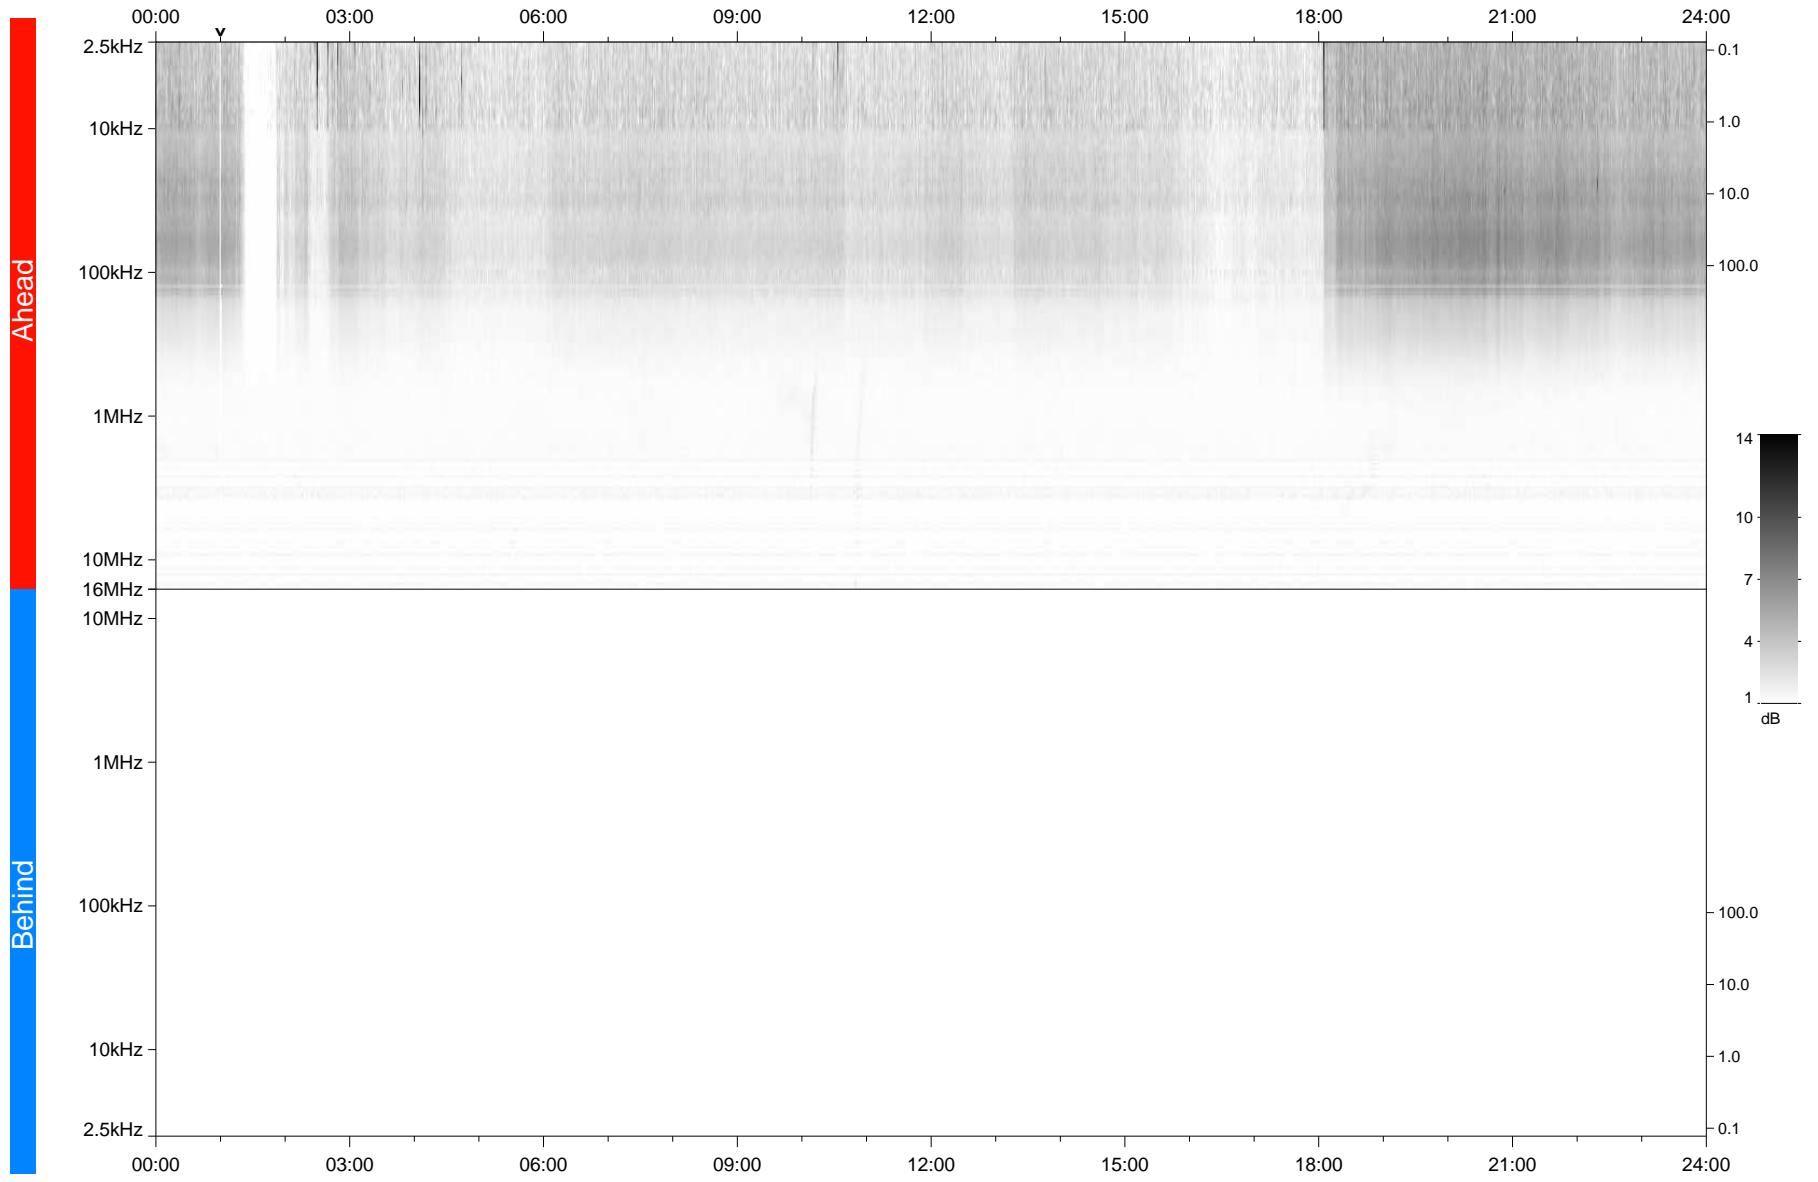

STEREO/WAVES Daily Summary - 03-Dec-2020 (DOY 338)

Ahead source file: swaves_ahead_2020_338_1_05.fin
Ahead PSE Angle: -57.9°

Behind PSE Angle: 57.6°
Behind source file: No STEREO-B data

Time (UTC)

file: stereo_swaves_daily-summary_gray_20201203_v03
made by: space.umn.edu on macOS with TDL 8.8.2 on 2022-09-15 18:35:53, with Tlib V945 / dynspec V311