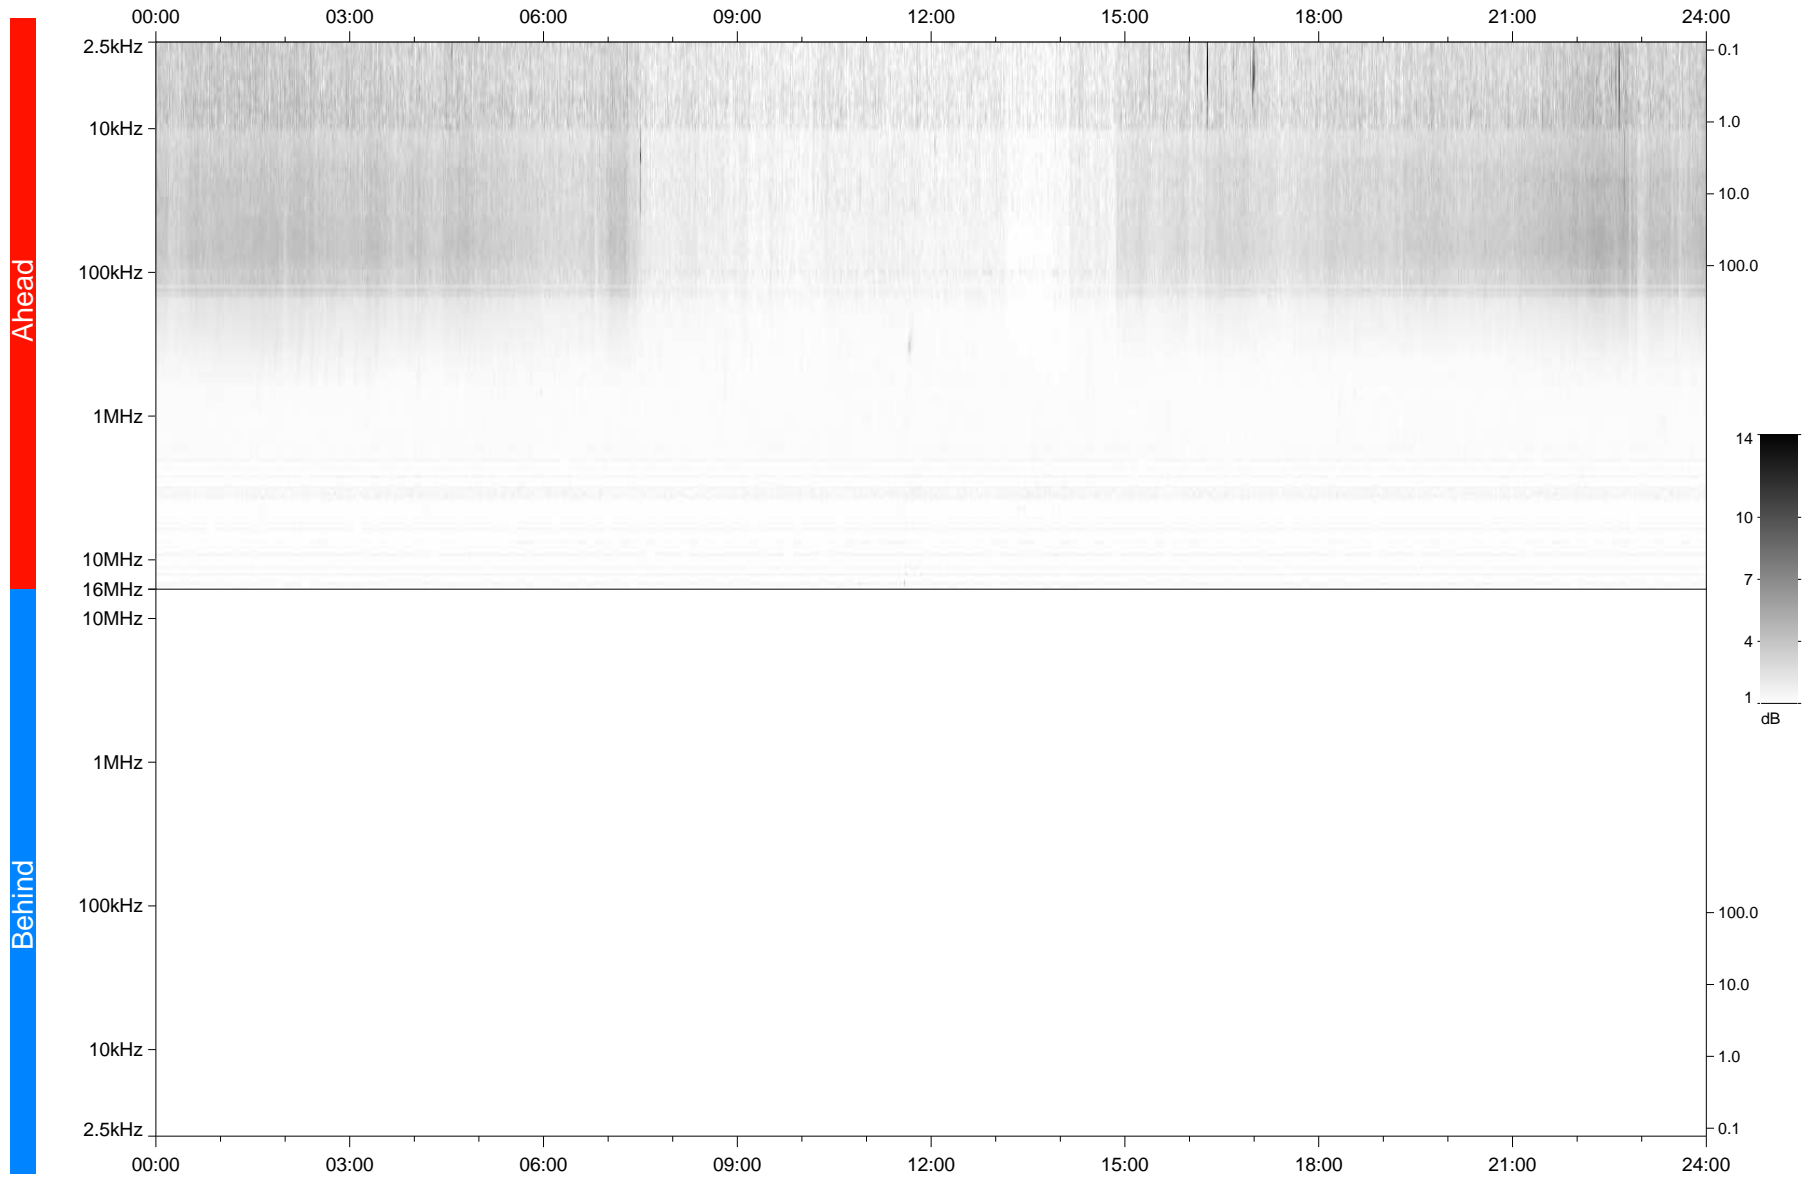

# STEREO/WAVES Daily Summary - 02-Dec-2020 (DOY 337)

Ahead source file: swaves\_ahead\_2020\_337\_1\_05.fin  
Ahead PSE Angle: -57.9°

Behind PSE Angle: 57.6°  
Behind source file: No STEREO-B data

Time (UTC)

file: stereo\_swaves\_daily-summary\_gray\_20201202\_v04  
made by: space.umn.edu on macOS with TDL 8.8.2 on 2022-10-03 19:42:17, with Tlib V945 / dynspec V311