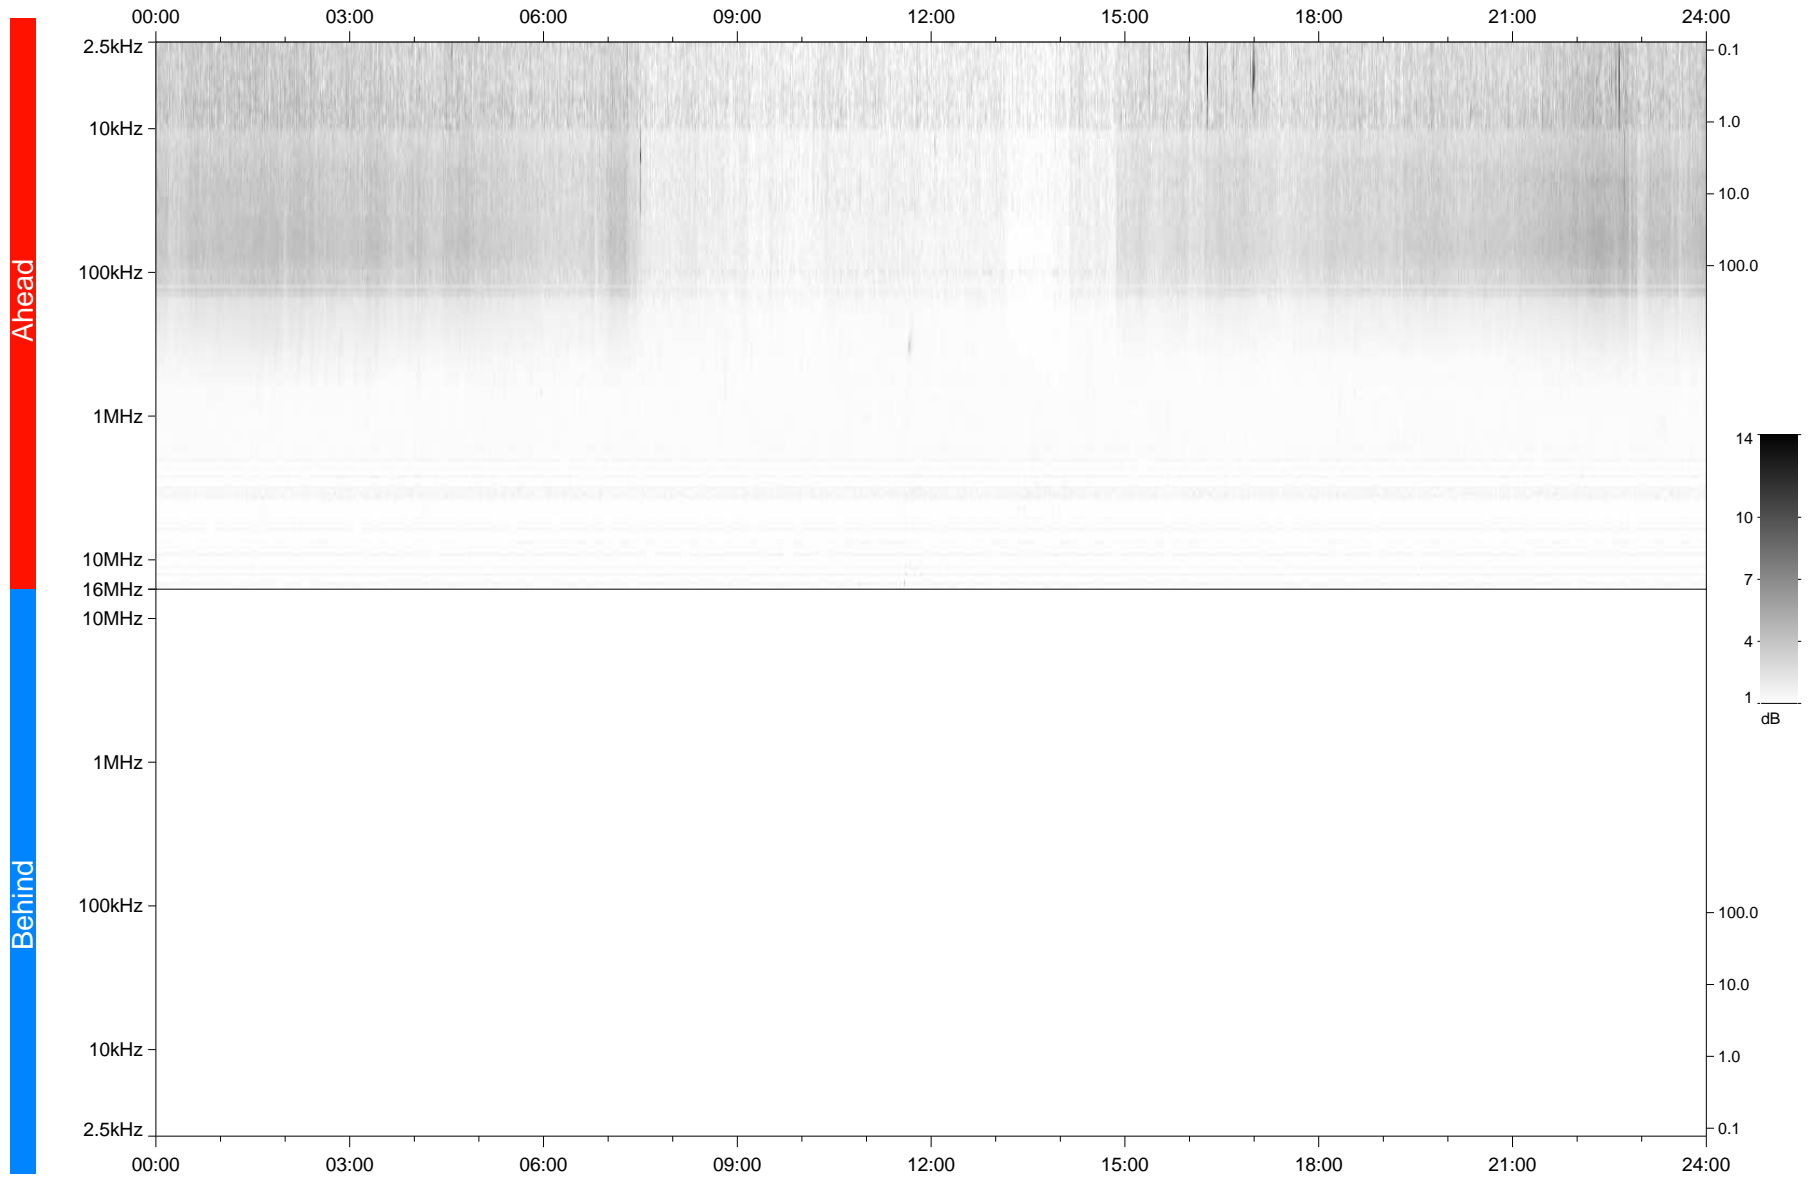

# STEREO/WAVES Daily Summary - 02-Dec-2020 (DOY 337)

Ahead source file: swaves\_ahead\_2020\_337\_1\_05.fin  
Ahead PSE Angle: -57.9°

Behind PSE Angle: 57.6°  
Behind source file: No STEREO-B data

Time (UTC)

file: stereo\_swaves\_daily-summary\_gray\_20201202\_v03  
made by: space.umn.edu on macOS with TDL 8.8.2 on 2022-09-15 18:34:31, with Tlib V945 / dynspec V311