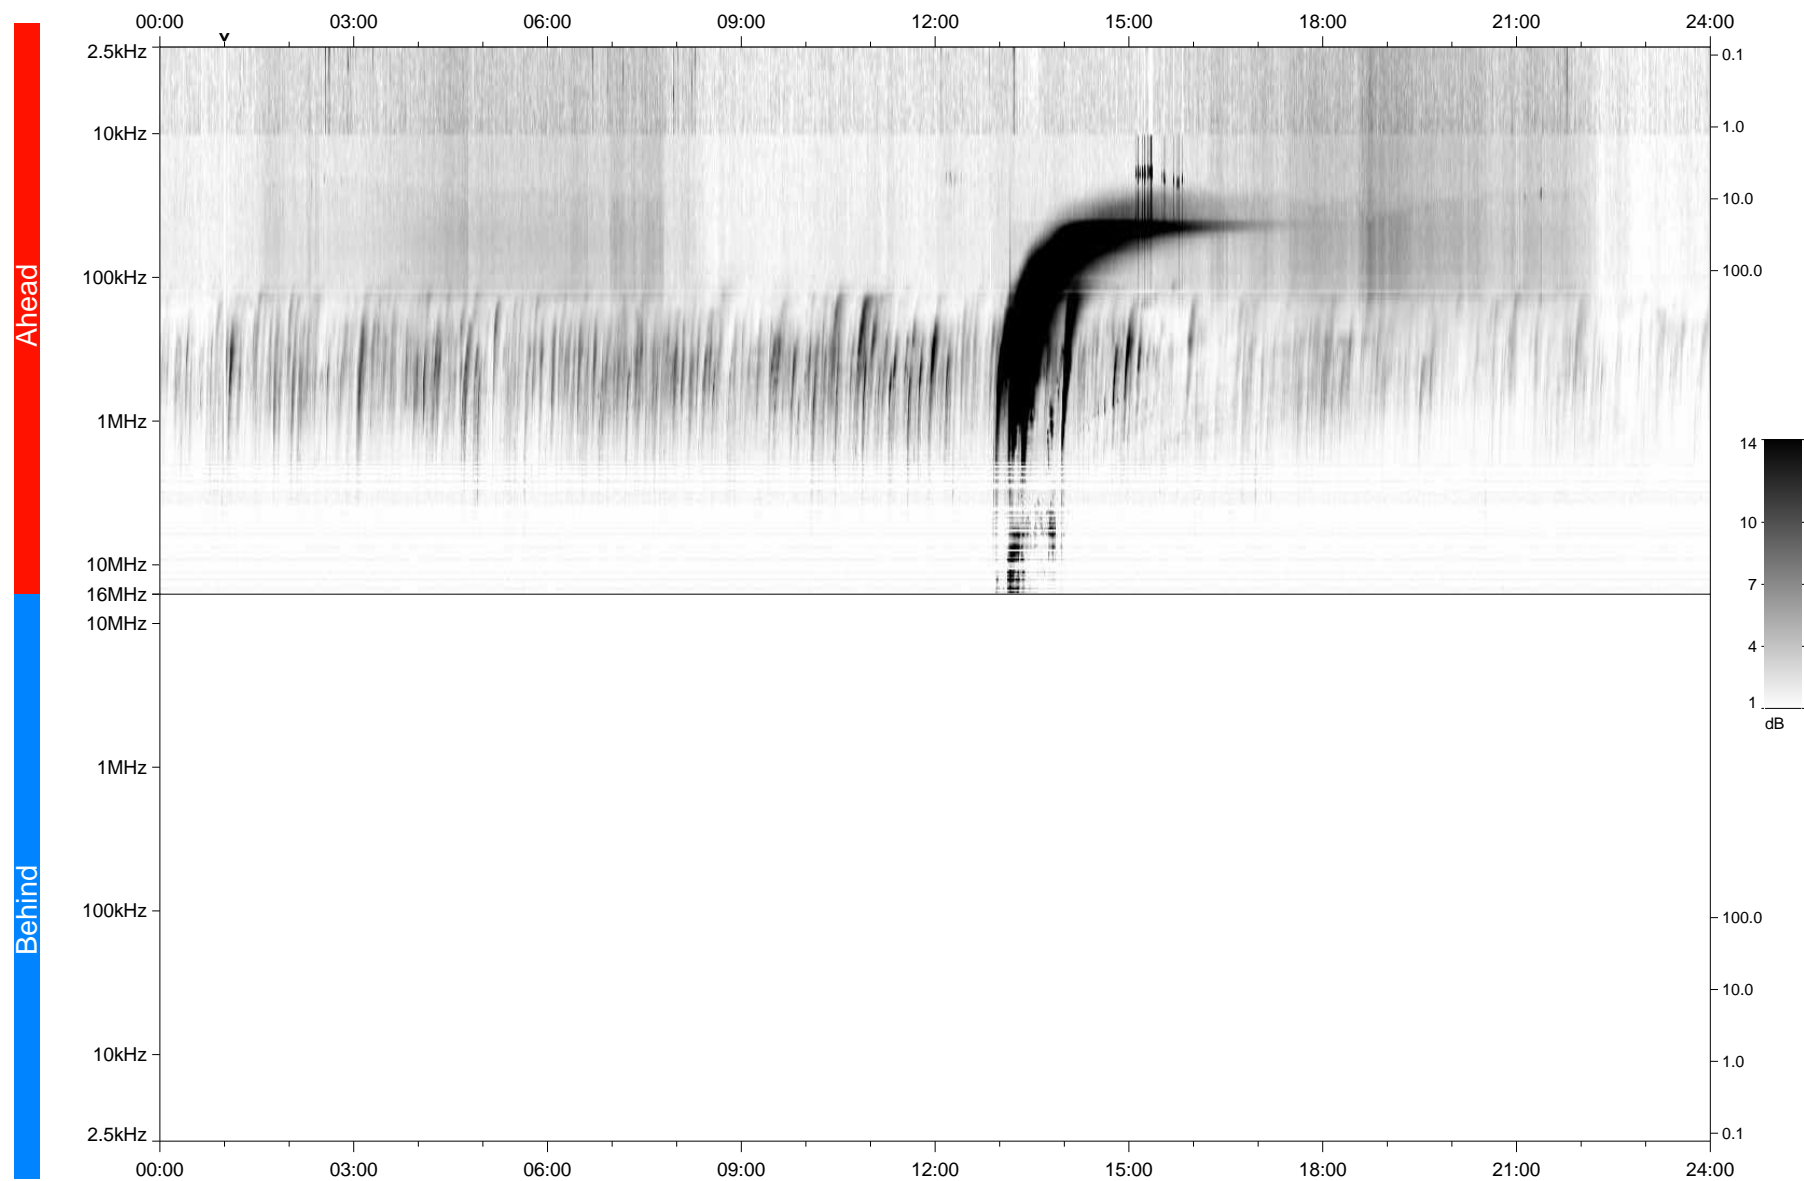

# STEREO/WAVES Daily Summary - 29-Nov-2020 (DOY 334)

Ahead source file: swaves\_ahead\_2020\_334\_1\_05.fin  
Ahead PSE Angle: -58.0°

Behind PSE Angle: 57.7°  
Behind source file: No STEREO-B data

Time (UTC)

file: stereo\_swaves\_daily-summary\_gray\_20201129\_v03  
made by: space.umn.edu on macOS with TDL 8.8.2 on 2022-09-15 18:30:26, with TLib V945 / dynspec V311