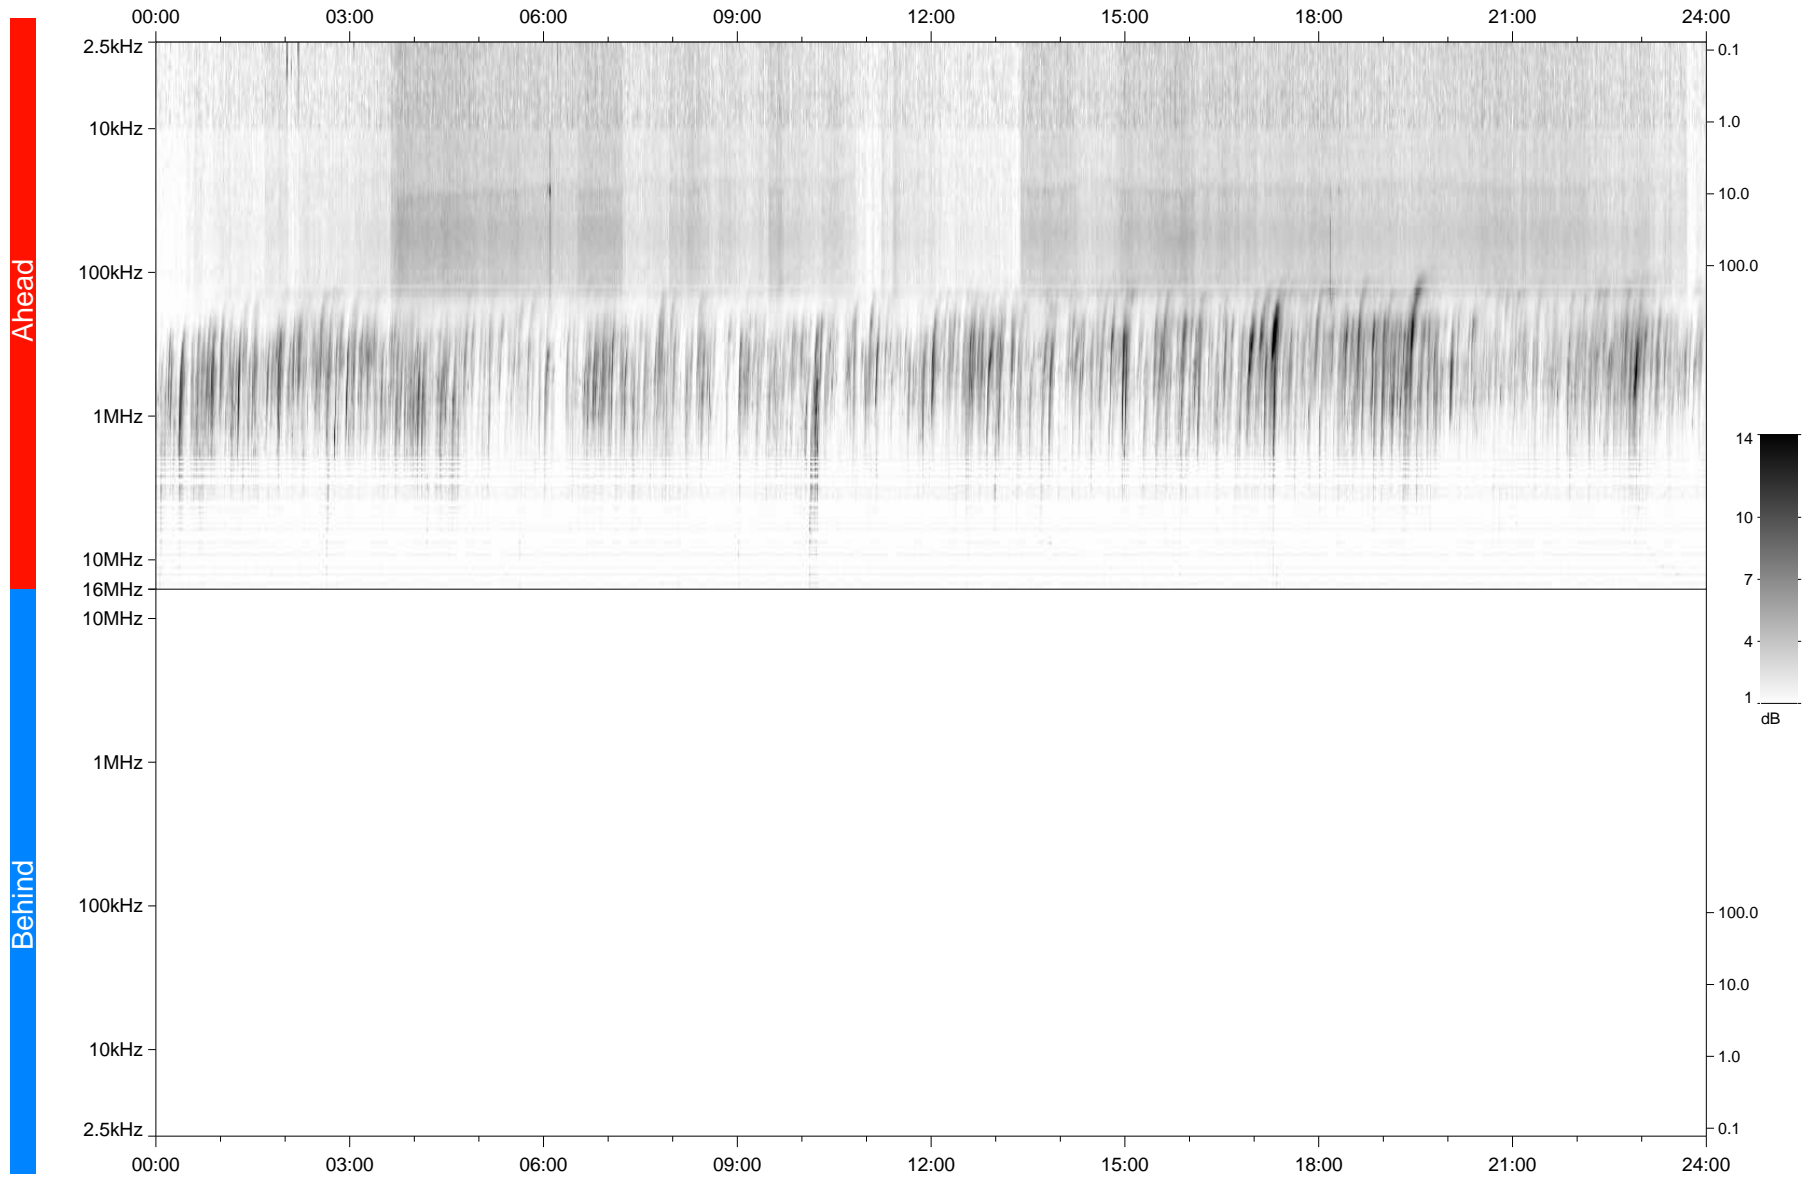

# STEREO/WAVES Daily Summary - 28-Nov-2020 (DOY 333)

Ahead source file: swaves\_ahead\_2020\_333\_1\_05.fin  
Ahead PSE Angle: -58.0°

Behind PSE Angle: 57.7°  
Behind source file: No STEREO-B data

Time (UTC)

file: stereo\_swaves\_daily-summary\_gray\_20201128\_v03  
made by: space.umn.edu on macOS with TDL 8.8.2 on 2022-09-15 18:29:03, with TLib V945 / dynspec V311