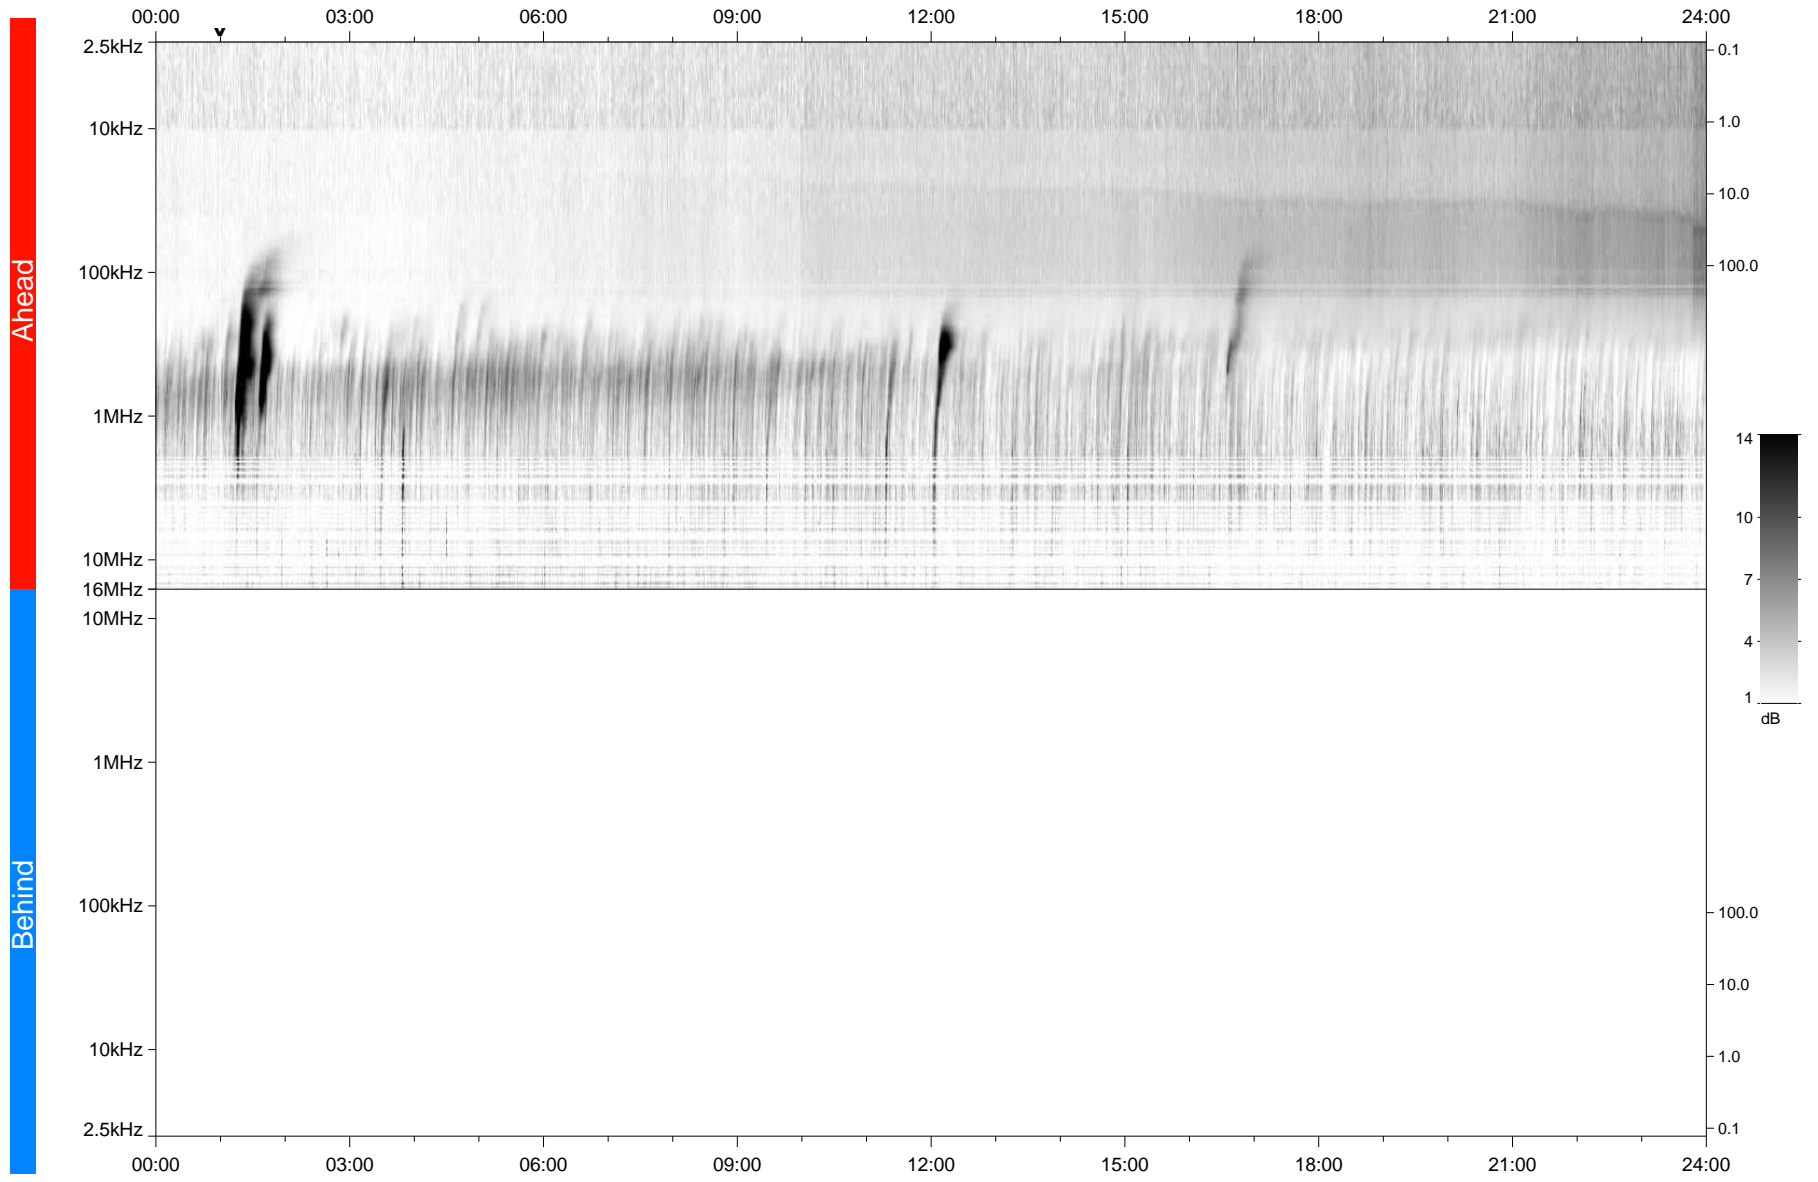

# STEREO/WAVES Daily Summary - 25-Nov-2020 (DOY 330)

Ahead source file: swaves\_ahead\_2020\_330\_1\_05.fin  
Ahead PSE Angle: -58.2°

Behind PSE Angle: 57.6°  
Behind source file: No STEREO-B data

Time (UTC)

file: stereo\_swaves\_daily-summary\_gray\_20201125\_v04  
made by: space.umn.edu on macOS with TDL 8.8.2 on 2022-10-03 19:31:47, with TMLib V945 / dynspec V311