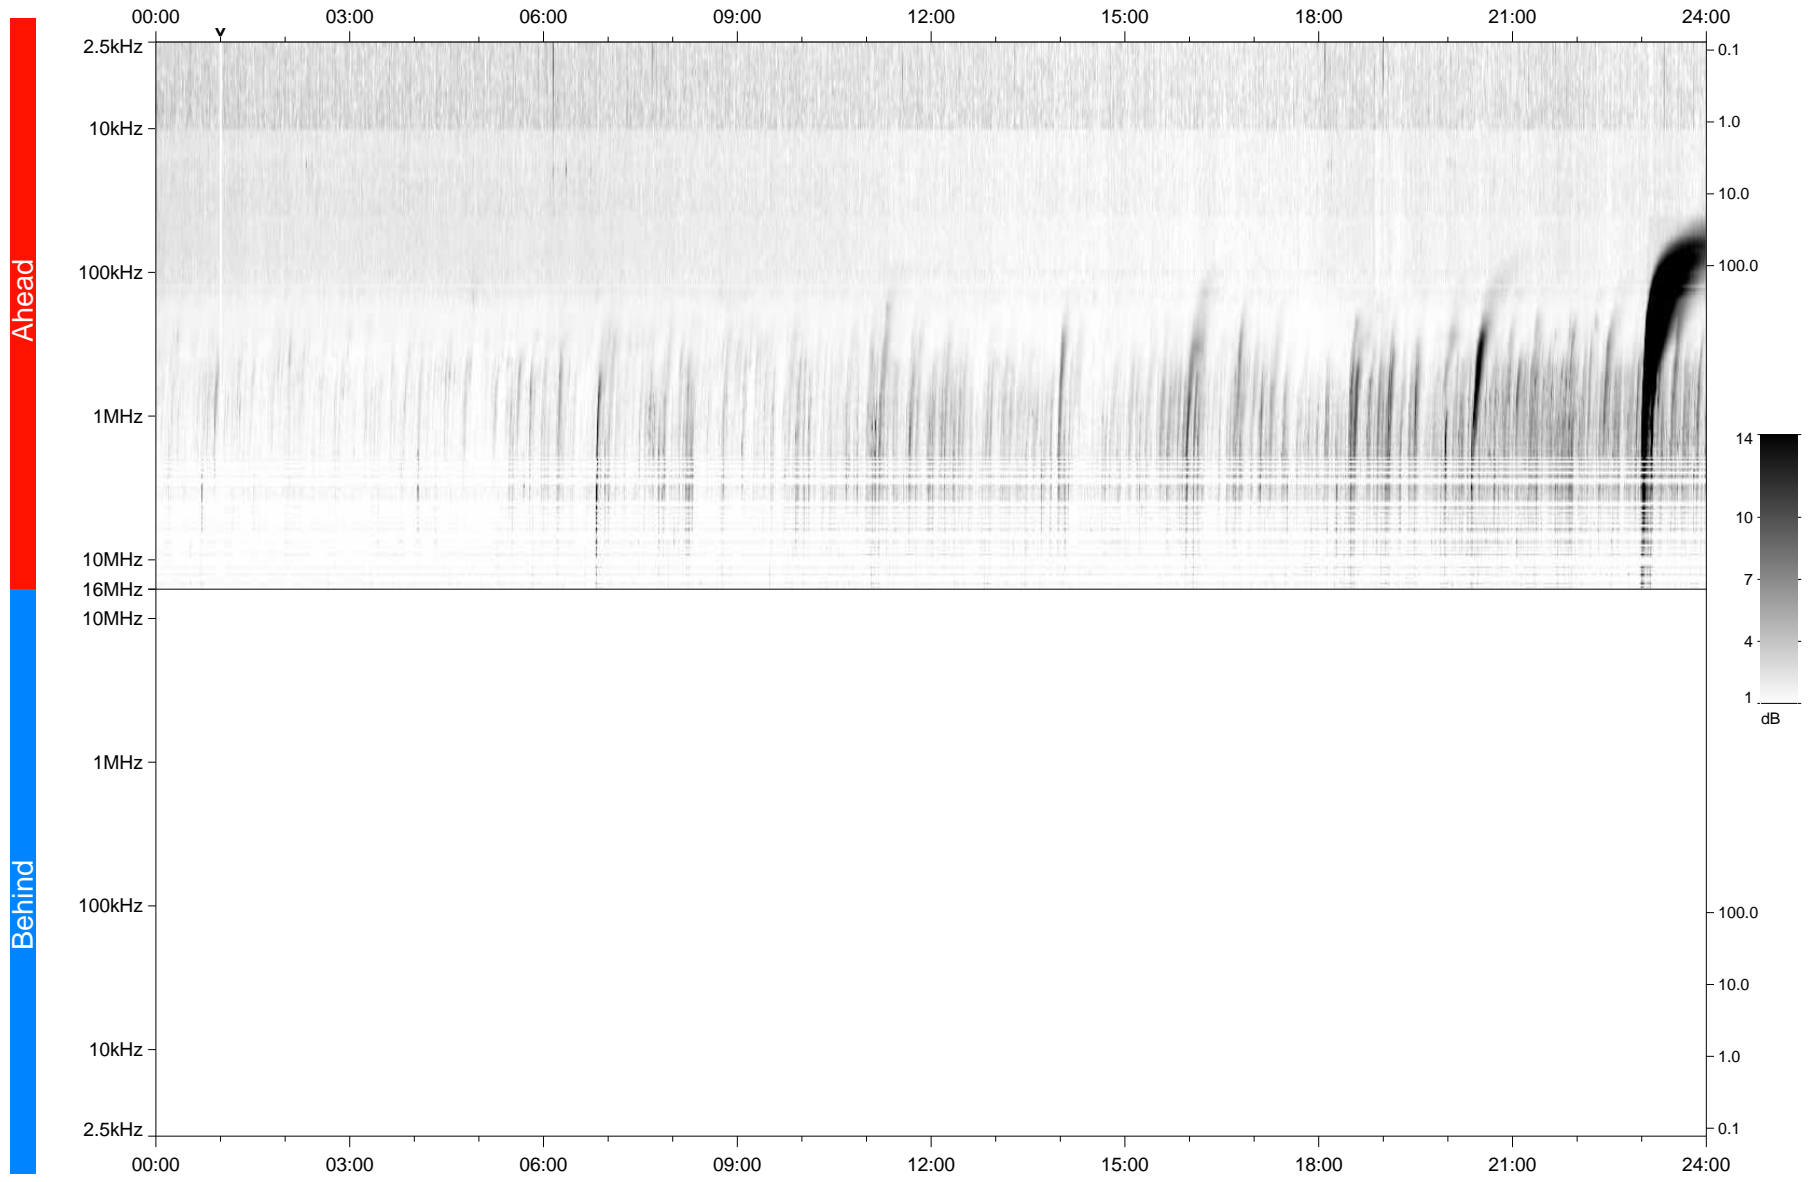

# STEREO/WAVES Daily Summary - 23-Nov-2020 (DOY 328)

Ahead source file: swaves\_ahead\_2020\_328\_1\_05.fin  
Ahead PSE Angle: -58.2°

Behind PSE Angle: 57.7°  
Behind source file: No STEREO-B data

Time (UTC)

file: stereo\_swaves\_daily-summary\_gray\_20201123\_v04  
made by: space.umn.edu on macOS with TDL 8.8.2 on 2022-10-03 19:28:47, with TLib V945 / dynspec V311