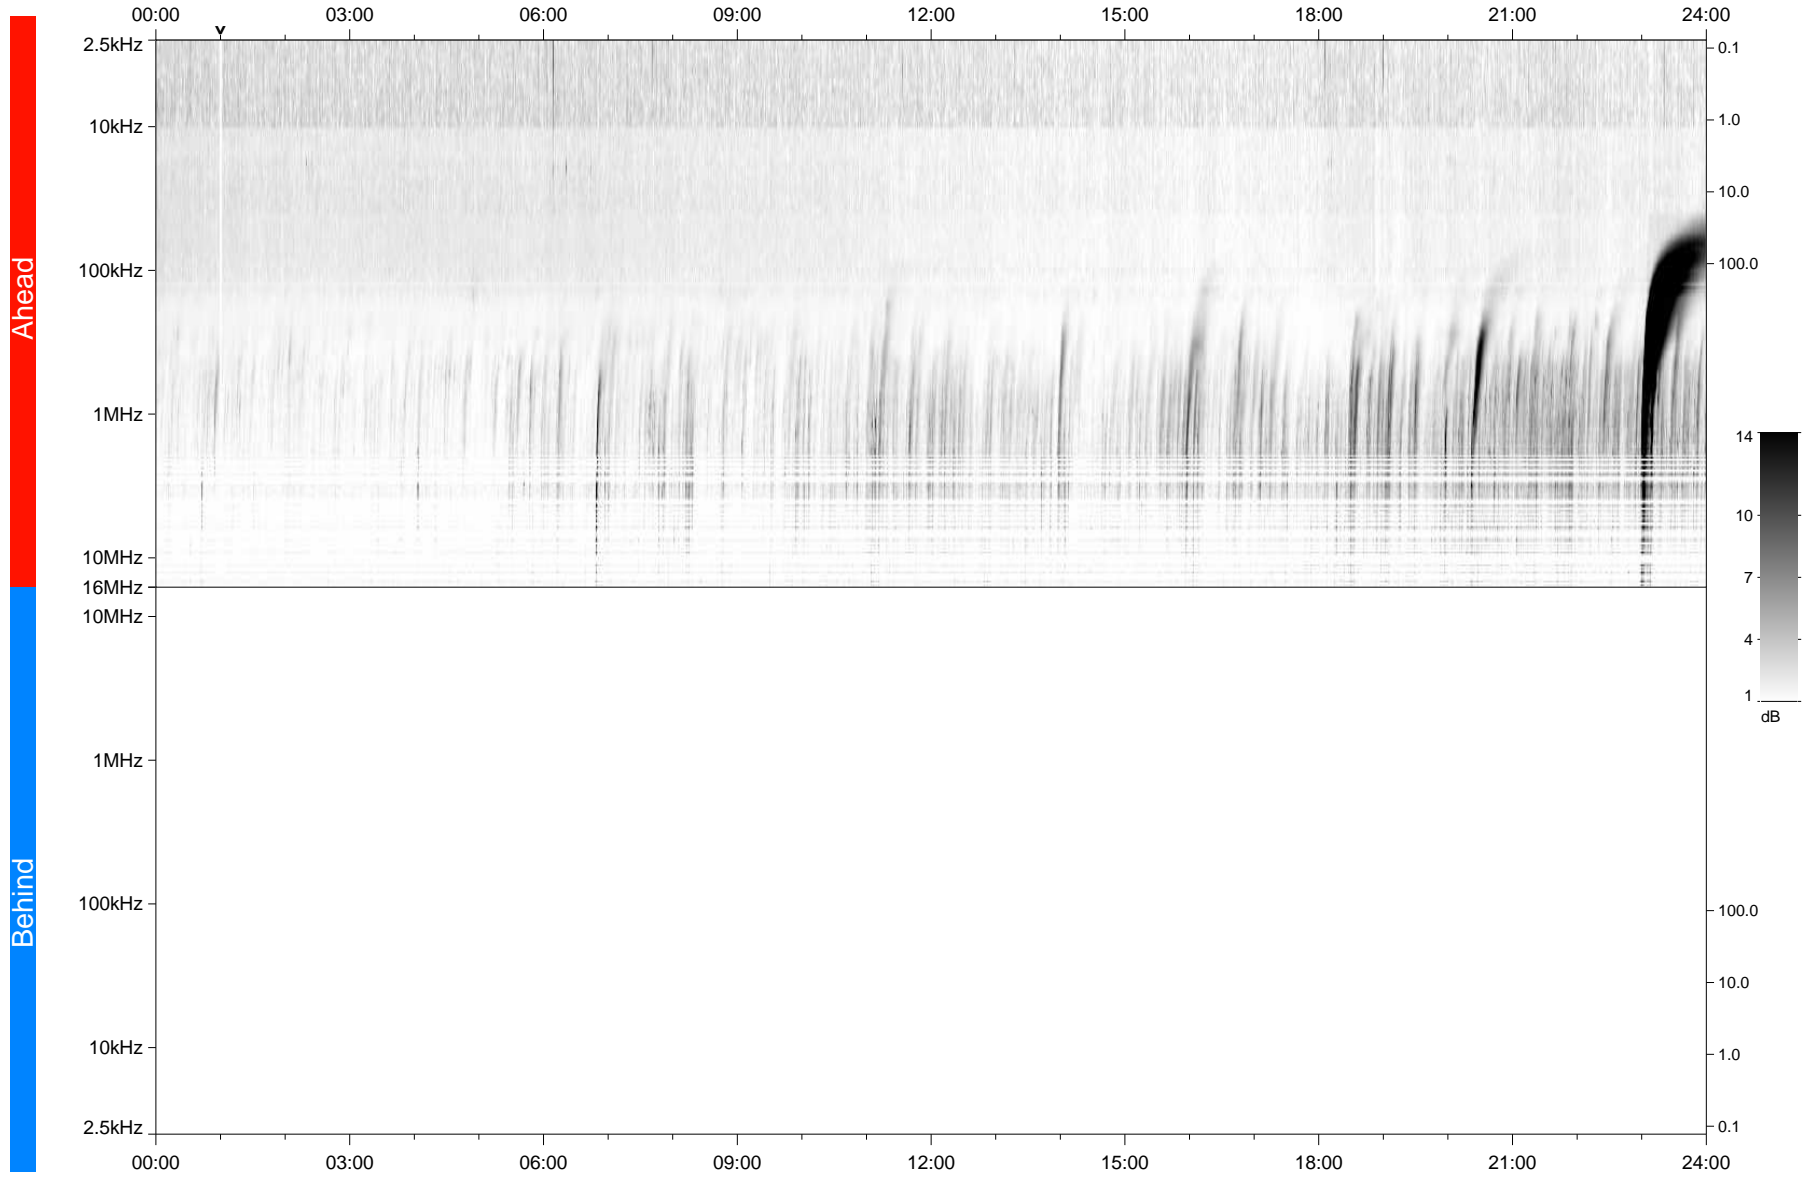

STEREO/WAVES Daily Summary - 23-Nov-2020 (DOY 328)

Ahead source file: swaves_ahead_2020_328_1_05.fin
Ahead PSE Angle: -58.2°

Behind PSE Angle: 57.7°
Behind source file: No STEREO-B data

Time (UTC)

file: stereo_swaves_daily-summary_gray_20201123_v03
made by: space.umn.edu on macOS with TDL 8.8.2 on 2022-09-15 18:22:11, with TLib V945 / dynspec V311