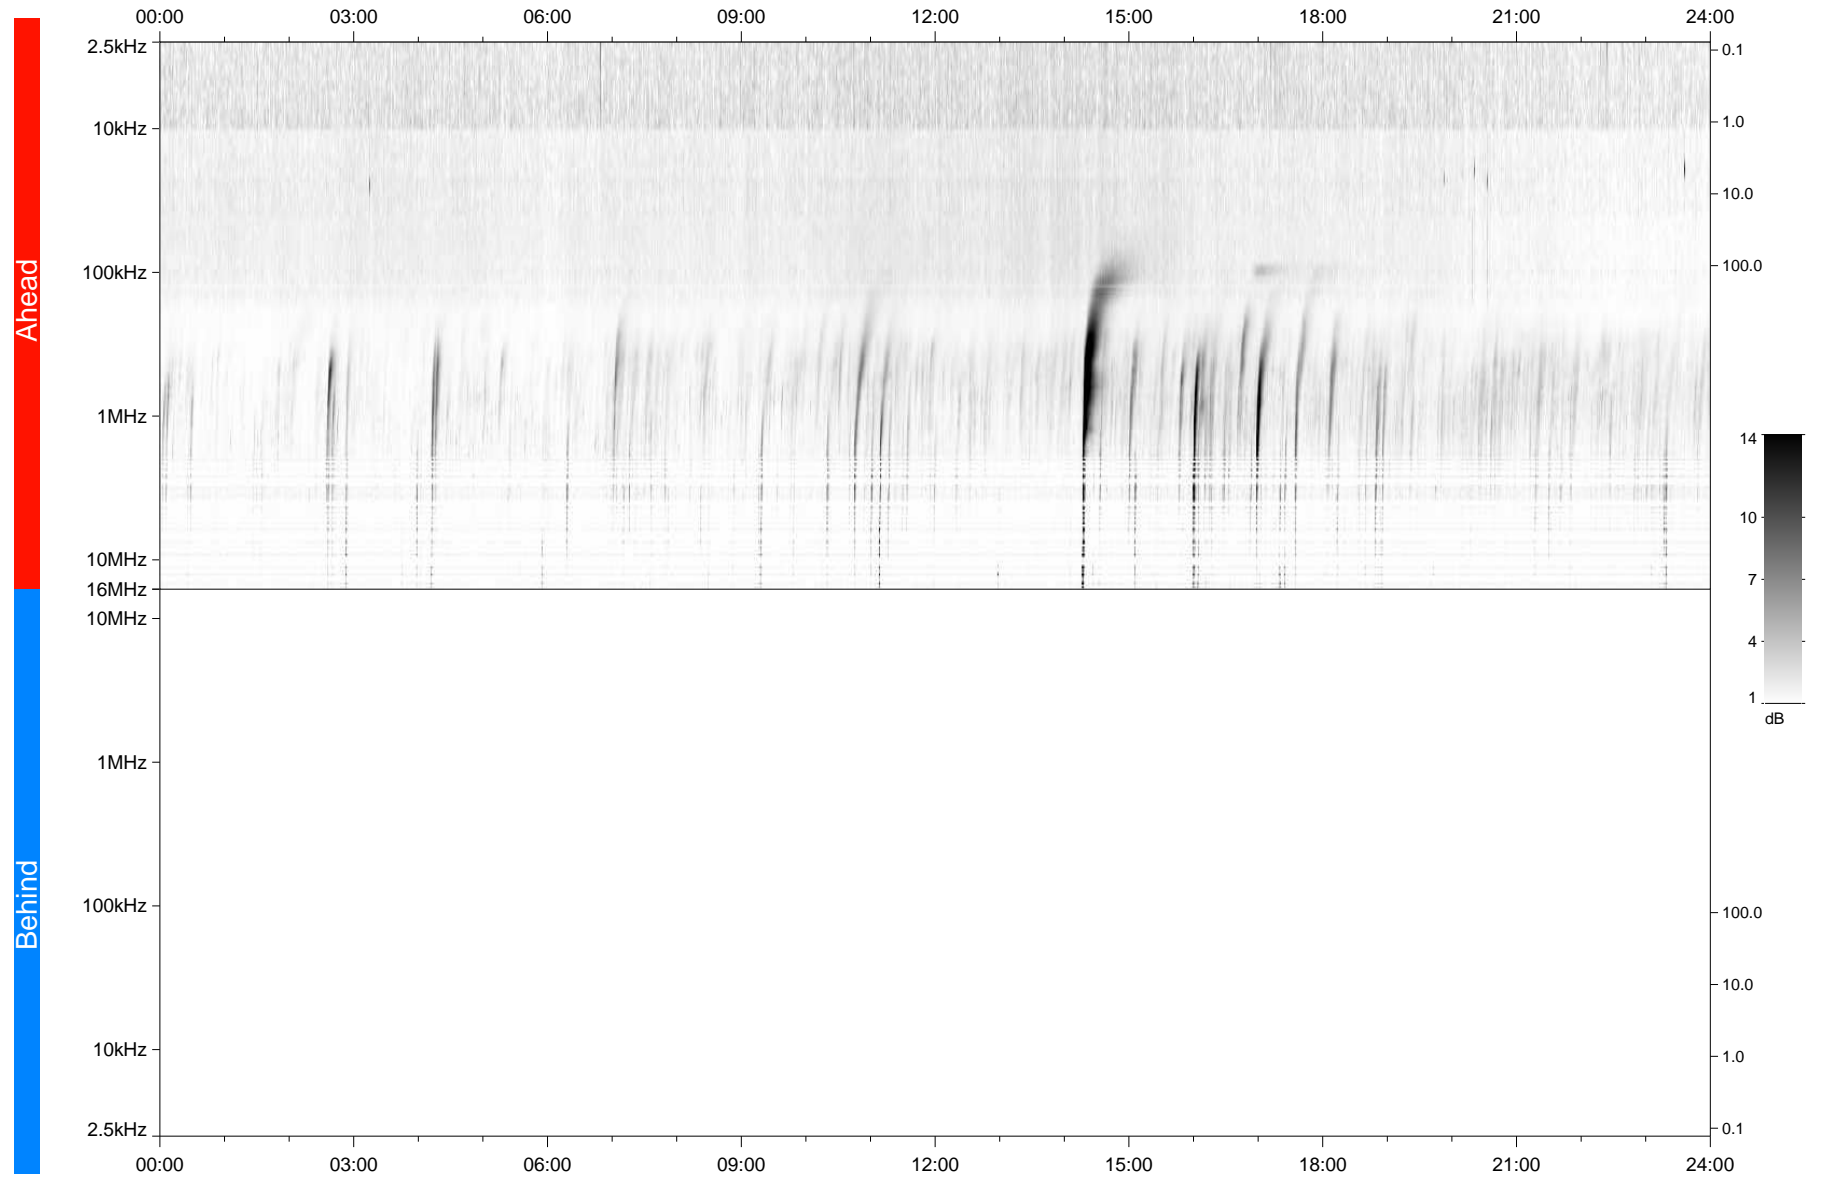

# STEREO/WAVES Daily Summary - 22-Nov-2020 (DOY 327)

Ahead source file: swaves\_ahead\_2020\_327\_1\_05.fin  
Ahead PSE Angle: -58.2°

Behind PSE Angle: 57.7°  
Behind source file: No STEREO-B data

Time (UTC)

file: stereo\_swaves\_daily-summary\_gray\_20201122\_v03  
made by: space.umn.edu on macOS with TDL 8.8.2 on 2022-09-15 18:20:51, with TMLib V945 / dynspec V311