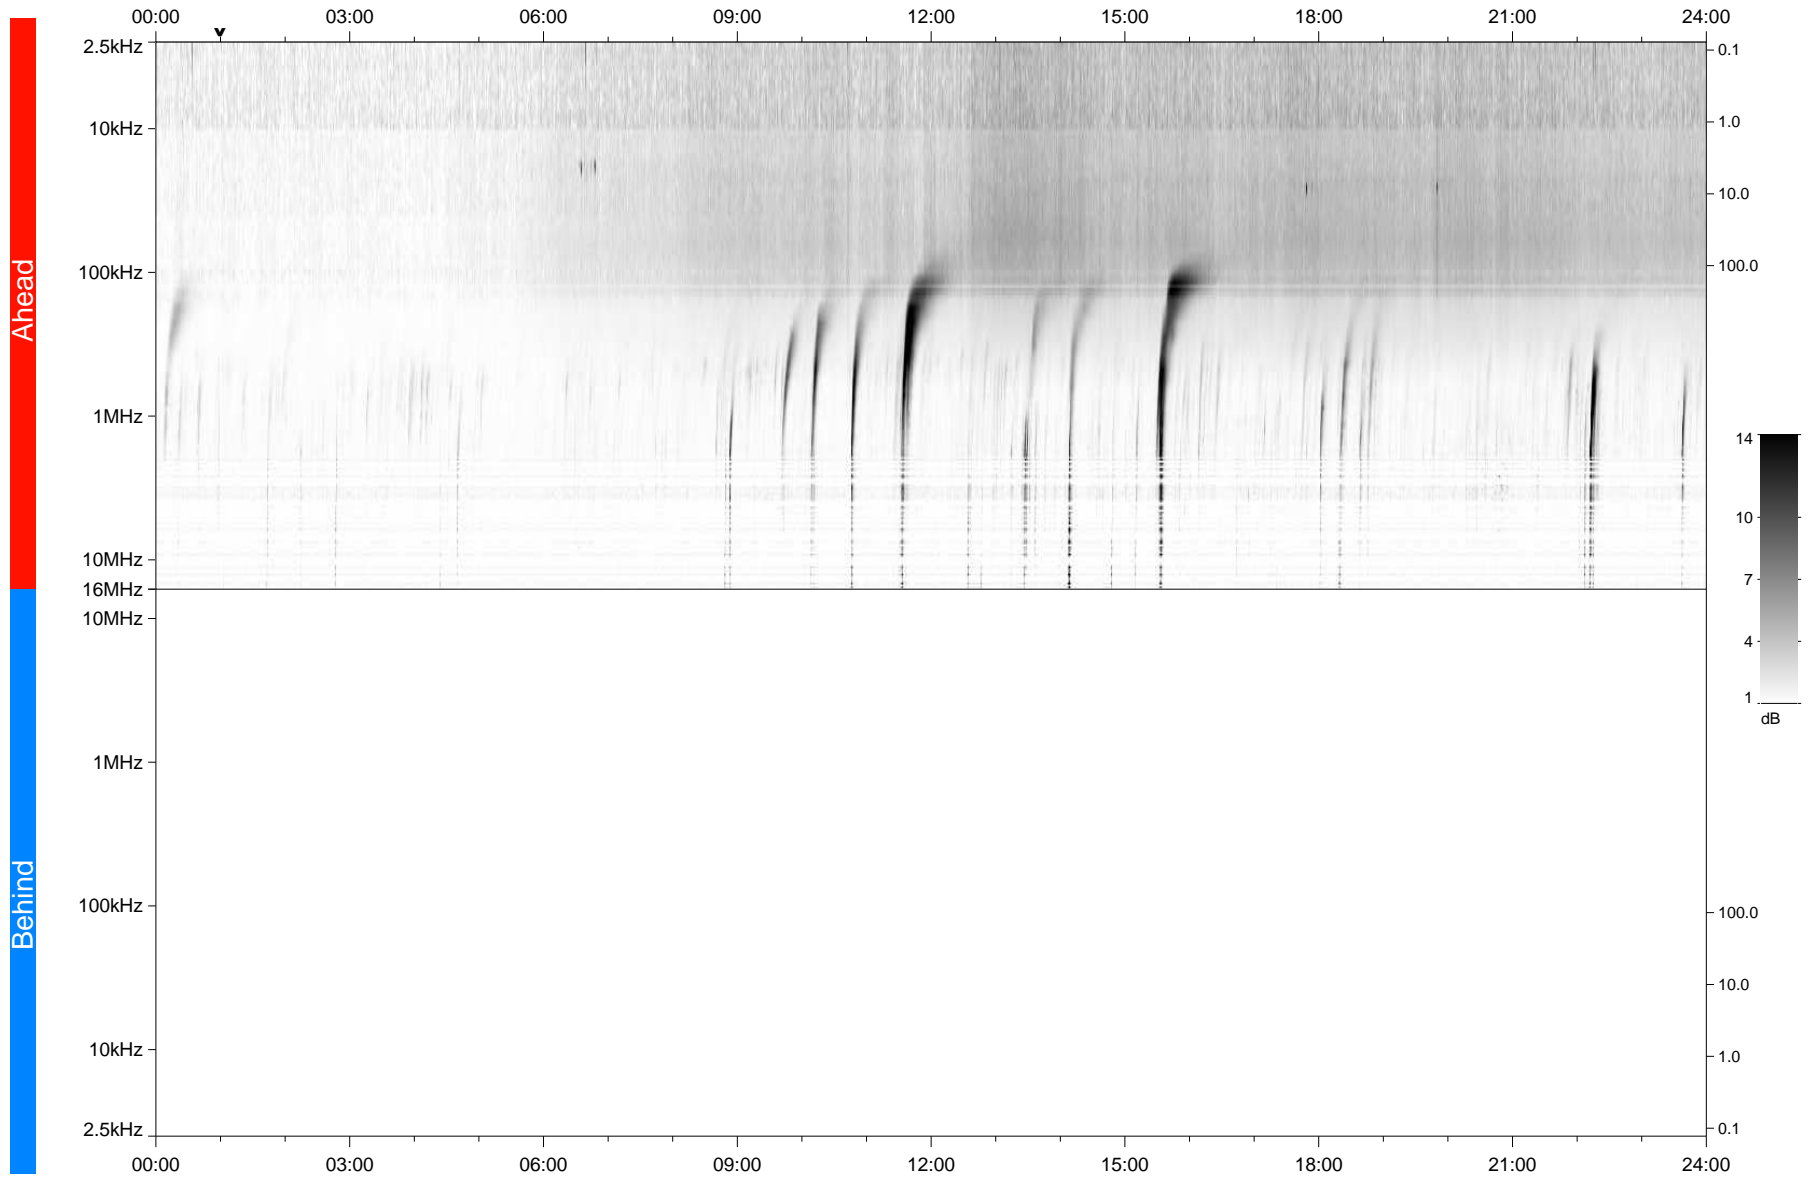

# STEREO/WAVES Daily Summary - 21-Nov-2020 (DOY 326)

Ahead source file: swaves\_ahead\_2020\_326\_1\_05.fin  
Ahead PSE Angle: -58.3°

Behind PSE Angle: 57.7°  
Behind source file: No STEREO-B data

Time (UTC)

file: stereo\_swaves\_daily-summary\_gray\_20201121\_v04  
made by: space.umn.edu on macOS with TDL 8.8.2 on 2022-10-03 19:25:50, with Tlib V945 / dynspec V311