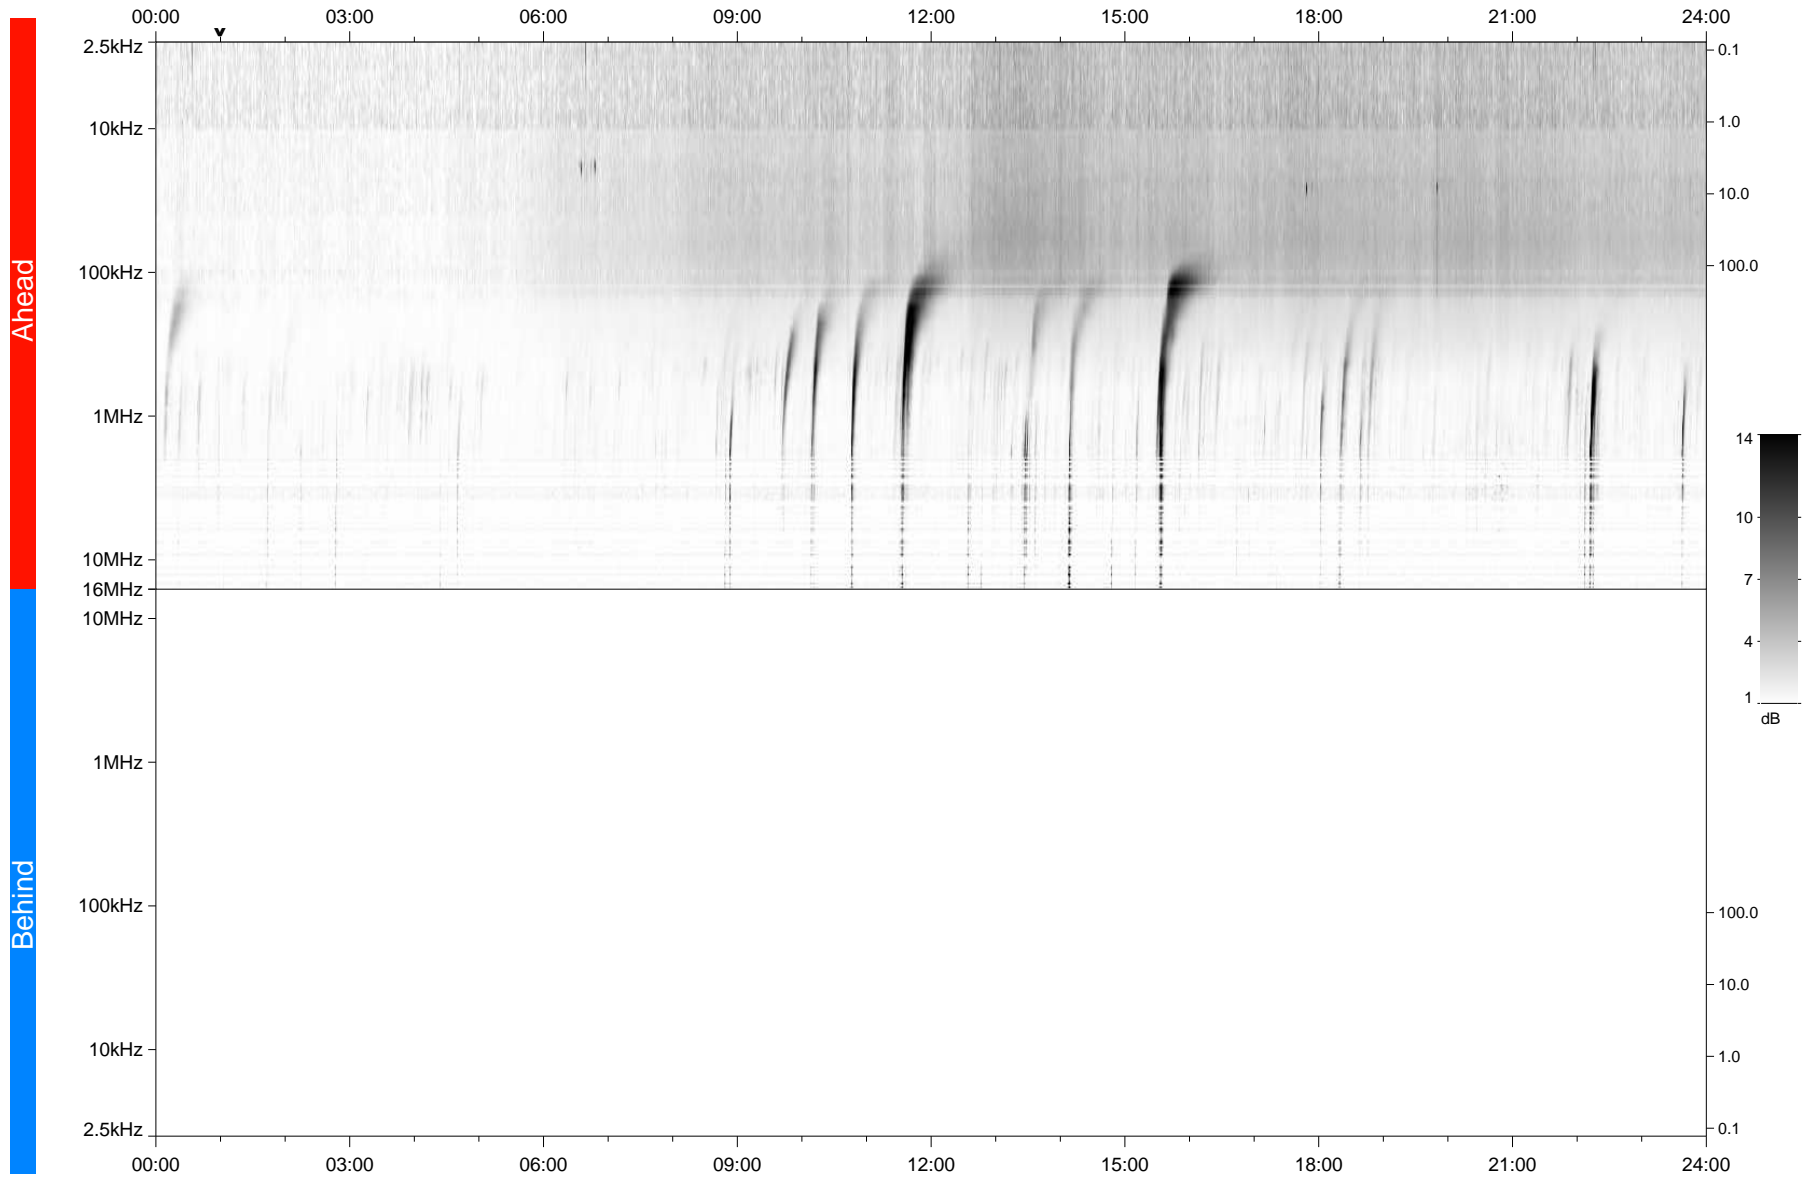

# STEREO/WAVES Daily Summary - 21-Nov-2020 (DOY 326)

Ahead source file: swaves\_ahead\_2020\_326\_1\_05.fin  
Ahead PSE Angle: -58.3°

Behind PSE Angle: 57.7°  
Behind source file: No STEREO-B data

Time (UTC)

file: stereo\_swaves\_daily-summary\_gray\_20201121\_v03  
made by: space.umn.edu on macOS with TDL 8.8.2 on 2022-09-15 18:19:28, with TLib V945 / dynspec V311