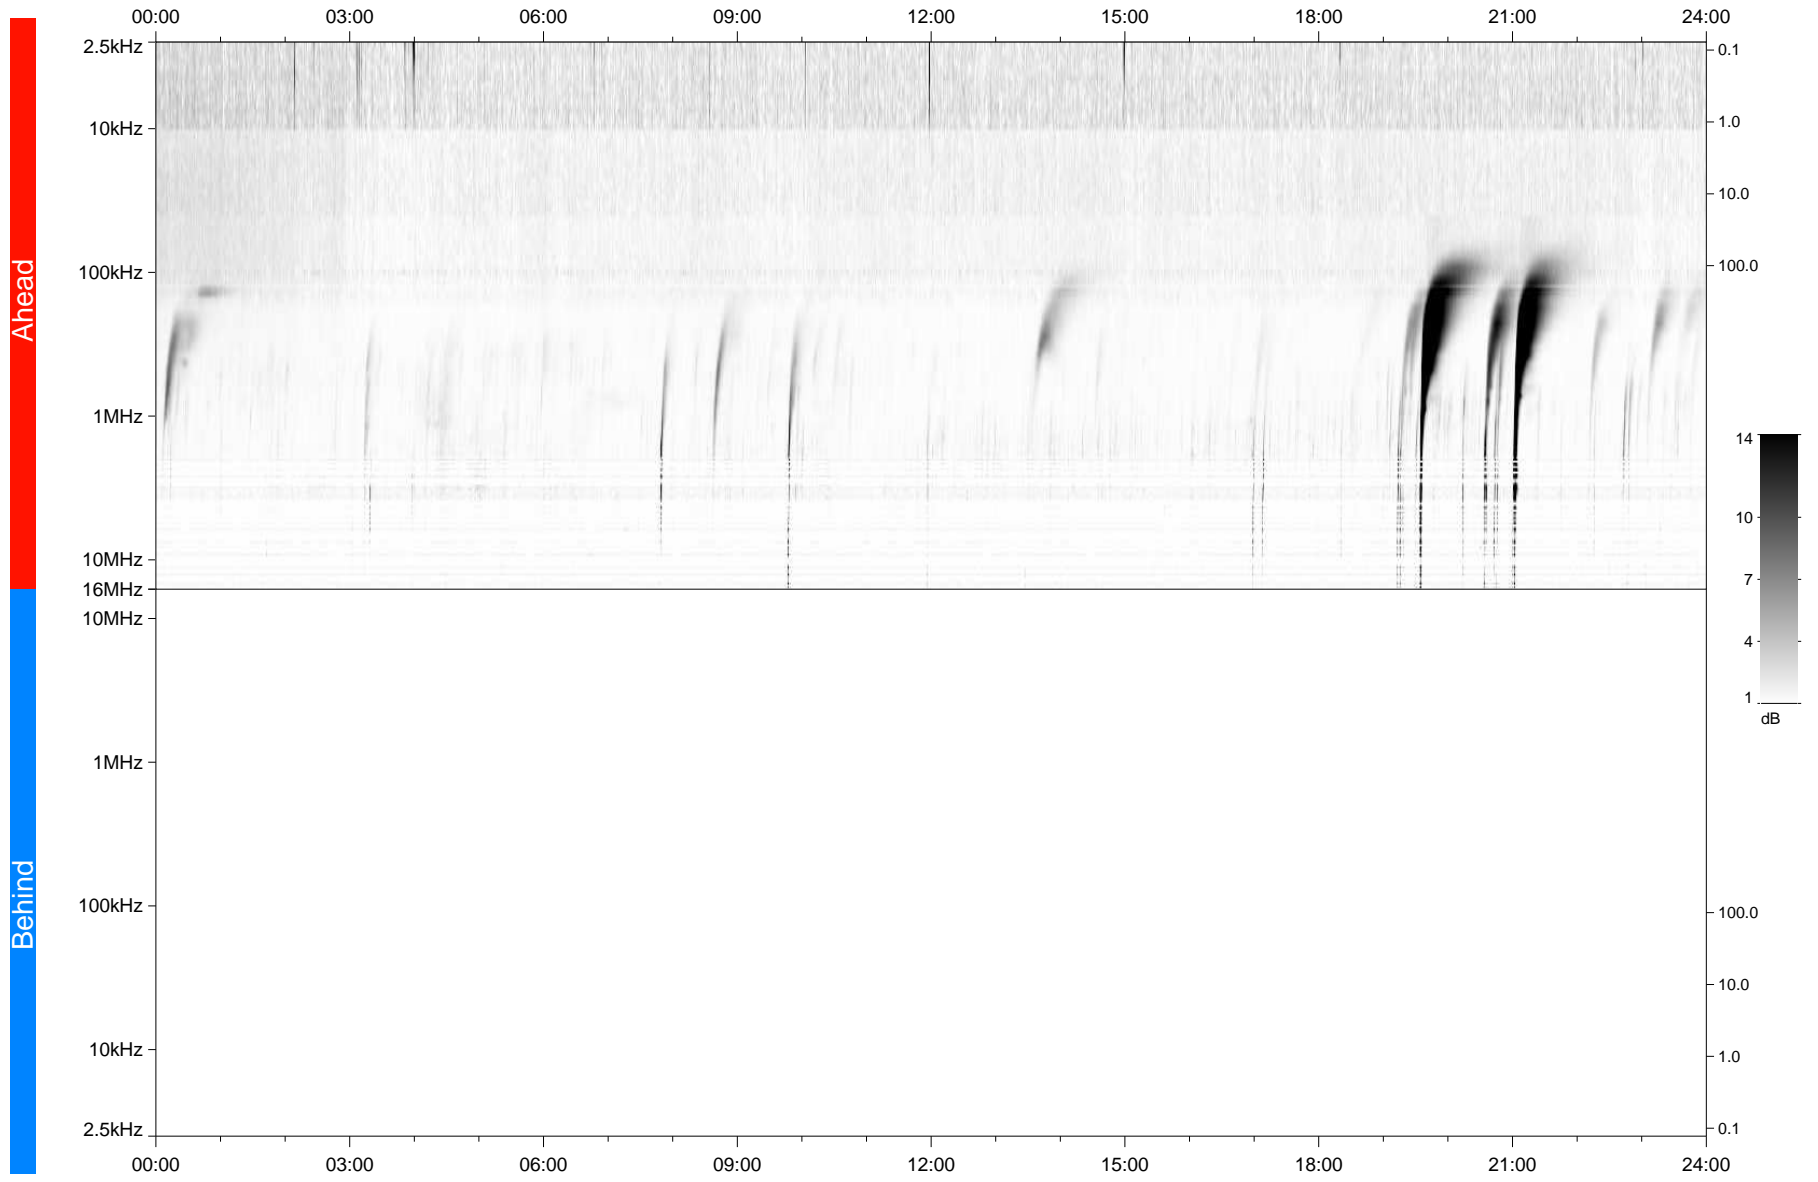

# STEREO/WAVES Daily Summary - 20-Nov-2020 (DOY 325)

Ahead source file: swaves\_ahead\_2020\_325\_1\_05.fin  
Ahead PSE Angle: -58.3°

Behind PSE Angle: 57.7°  
Behind source file: No STEREO-B data

Time (UTC)

file: stereo\_swaves\_daily-summary\_gray\_20201120\_v04  
made by: space.umn.edu on macOS with TDL 8.8.2 on 2022-10-03 19:24:20, with Tlib V945 / dynspec V311