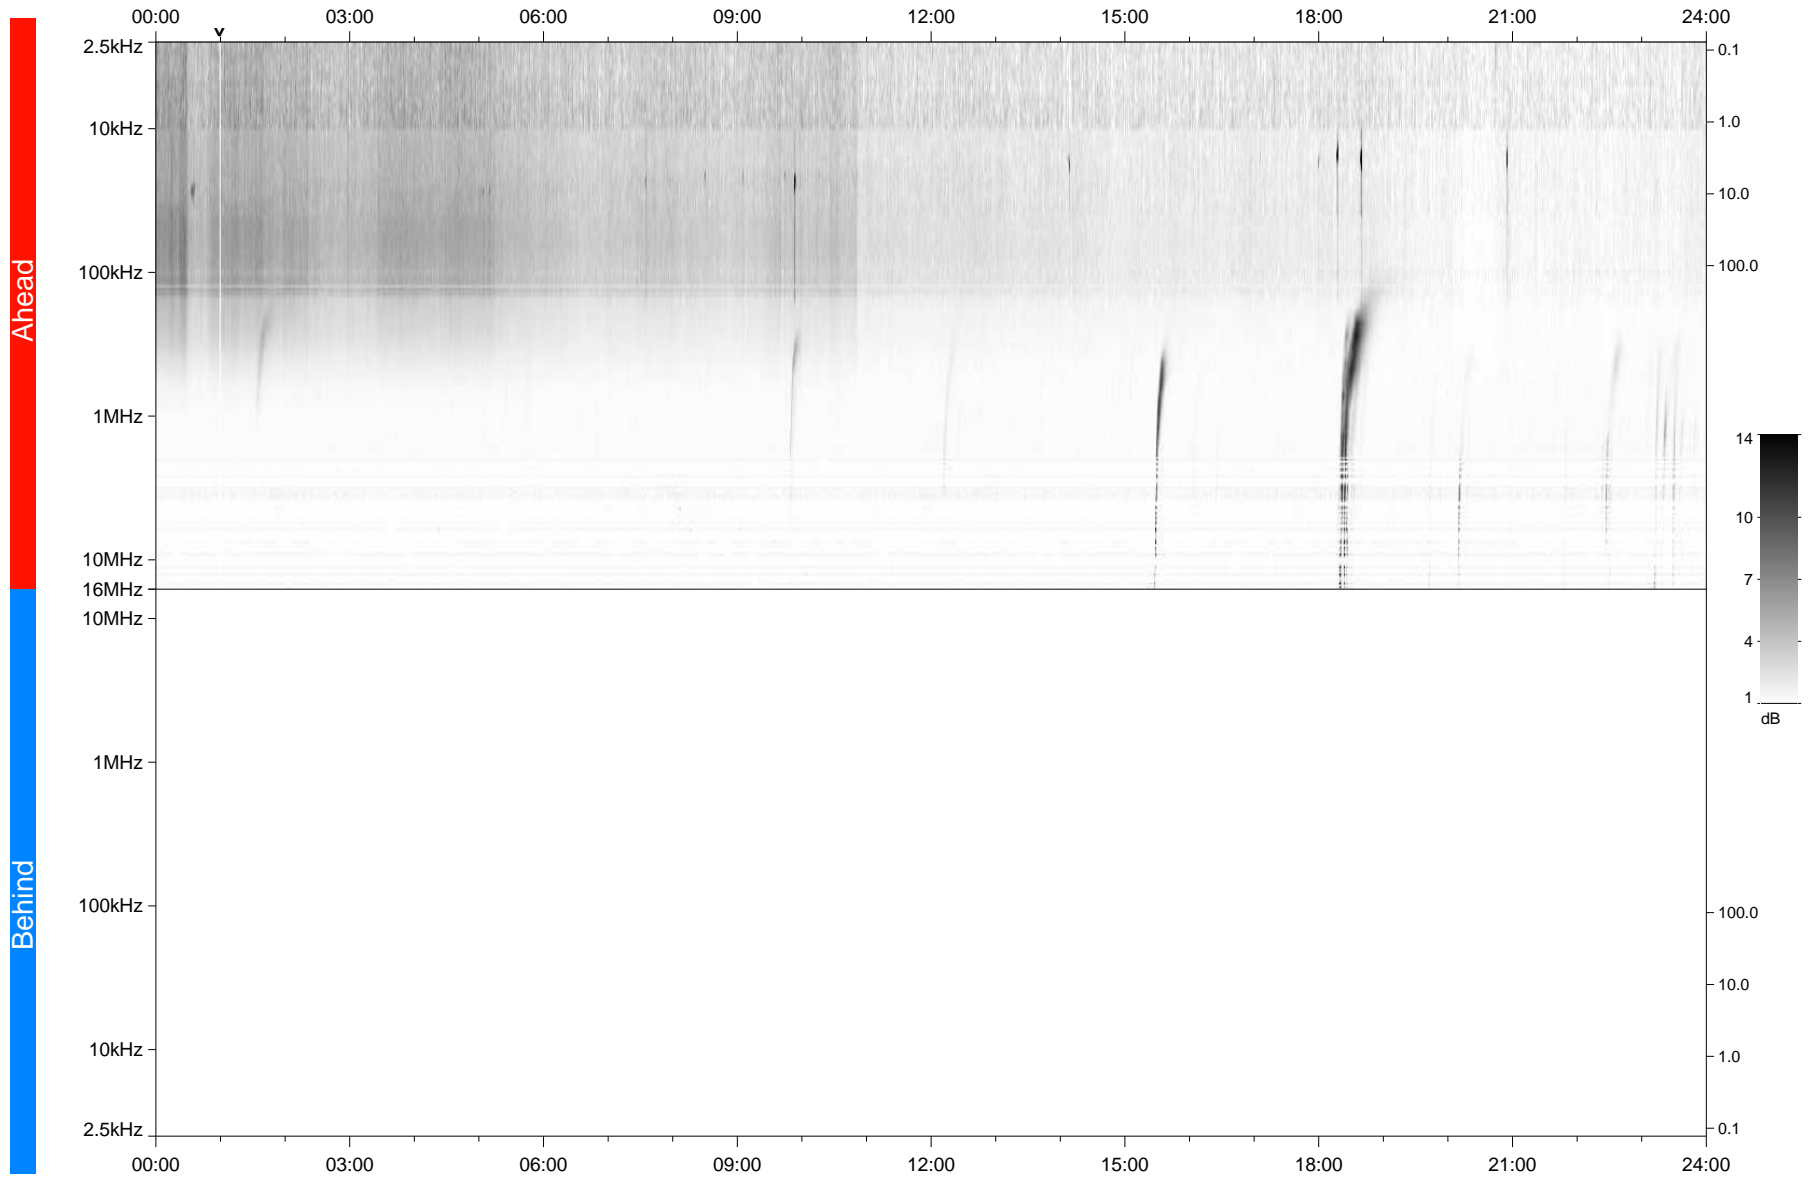

STEREO/WAVES Daily Summary - 17-Nov-2020 (DOY 322)

Ahead source file: swaves_ahead_2020_322_1_05.fin
Ahead PSE Angle: -58.5°

Behind PSE Angle: 57.7°
Behind source file: No STEREO-B data

Time (UTC)

file: stereo_swaves_daily-summary_gray_20201117_v03
made by: space.umn.edu on macOS with TDL 8.8.2 on 2022-09-15 18:14:01, with TLib V945 / dynspec V311