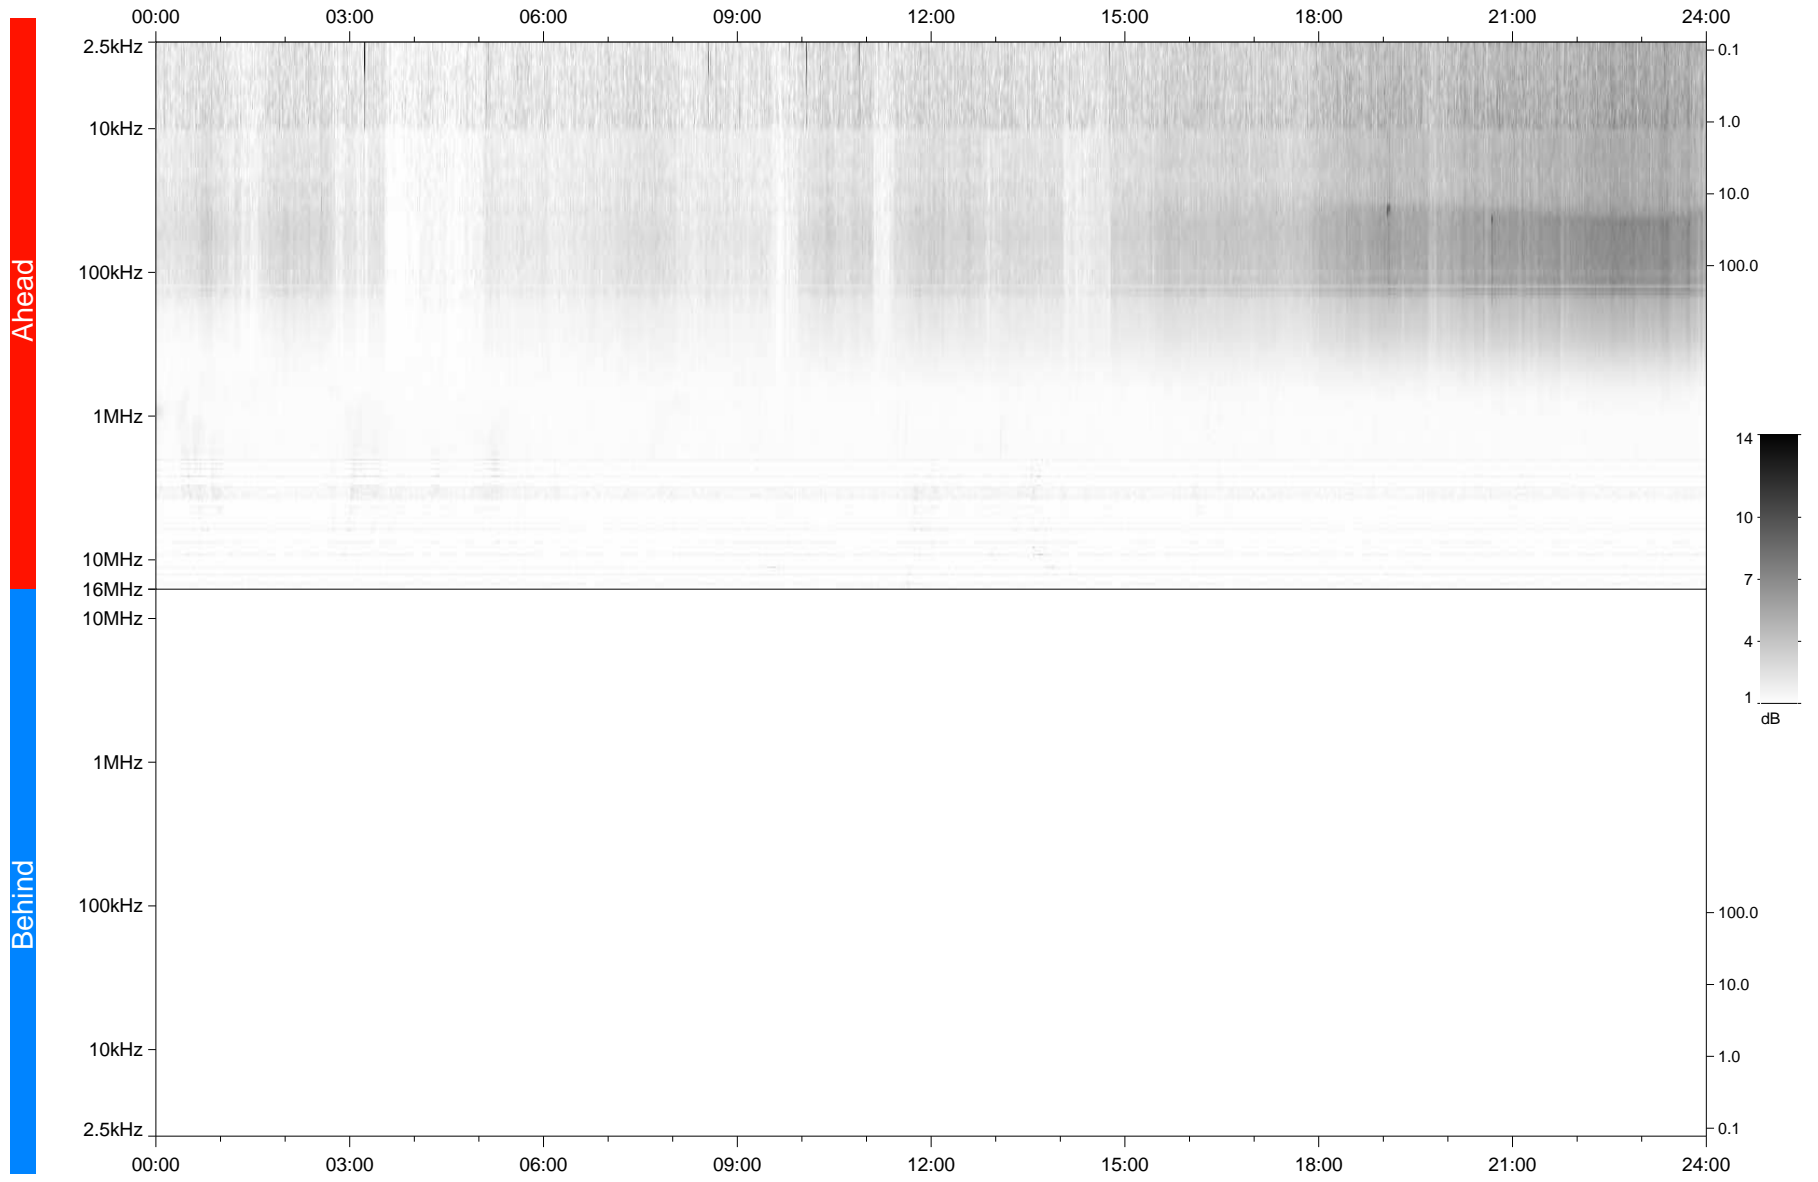

STEREO/WAVES Daily Summary - 16-Nov-2020 (DOY 321)

Ahead source file: swaves_ahead_2020_321_1_05.fin
Ahead PSE Angle: -58.5°

Behind PSE Angle: 57.7°
Behind source file: No STEREO-B data

Time (UTC)

file: stereo_swaves_daily-summary_gray_20201116_v04
made by: space.umn.edu on macOS with TDL 8.8.2 on 2022-10-03 19:18:18, with Tlib V945 / dynspec V311