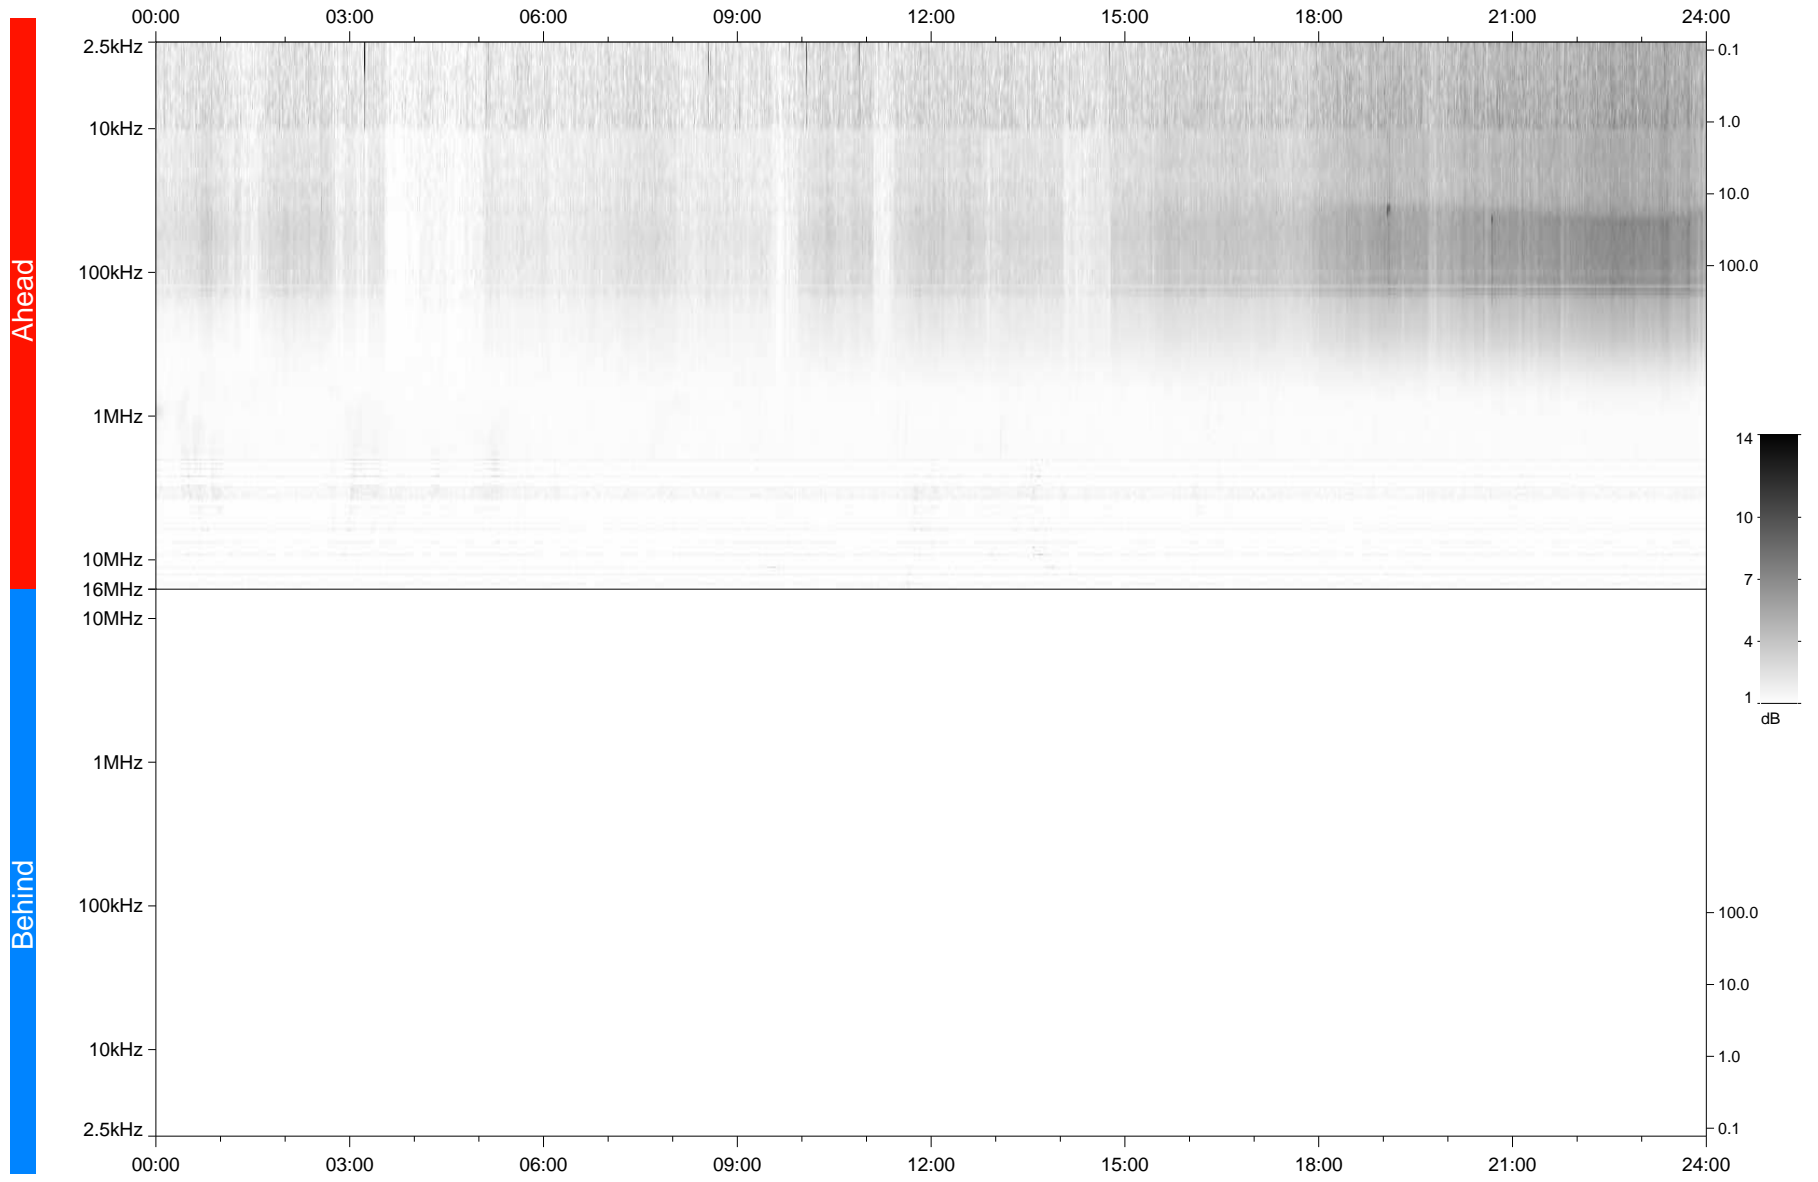

STEREO/WAVES Daily Summary - 16-Nov-2020 (DOY 321)

Ahead source file: swaves_ahead_2020_321_1_05.fin
Ahead PSE Angle: -58.5°

Behind PSE Angle: 57.7°
Behind source file: No STEREO-B data

Time (UTC)

file: stereo_swaves_daily-summary_gray_20201116_v03
made by: space.umn.edu on macOS with TDL 8.8.2 on 2022-09-15 18:12:38, with Tlib V945 / dynspec V311