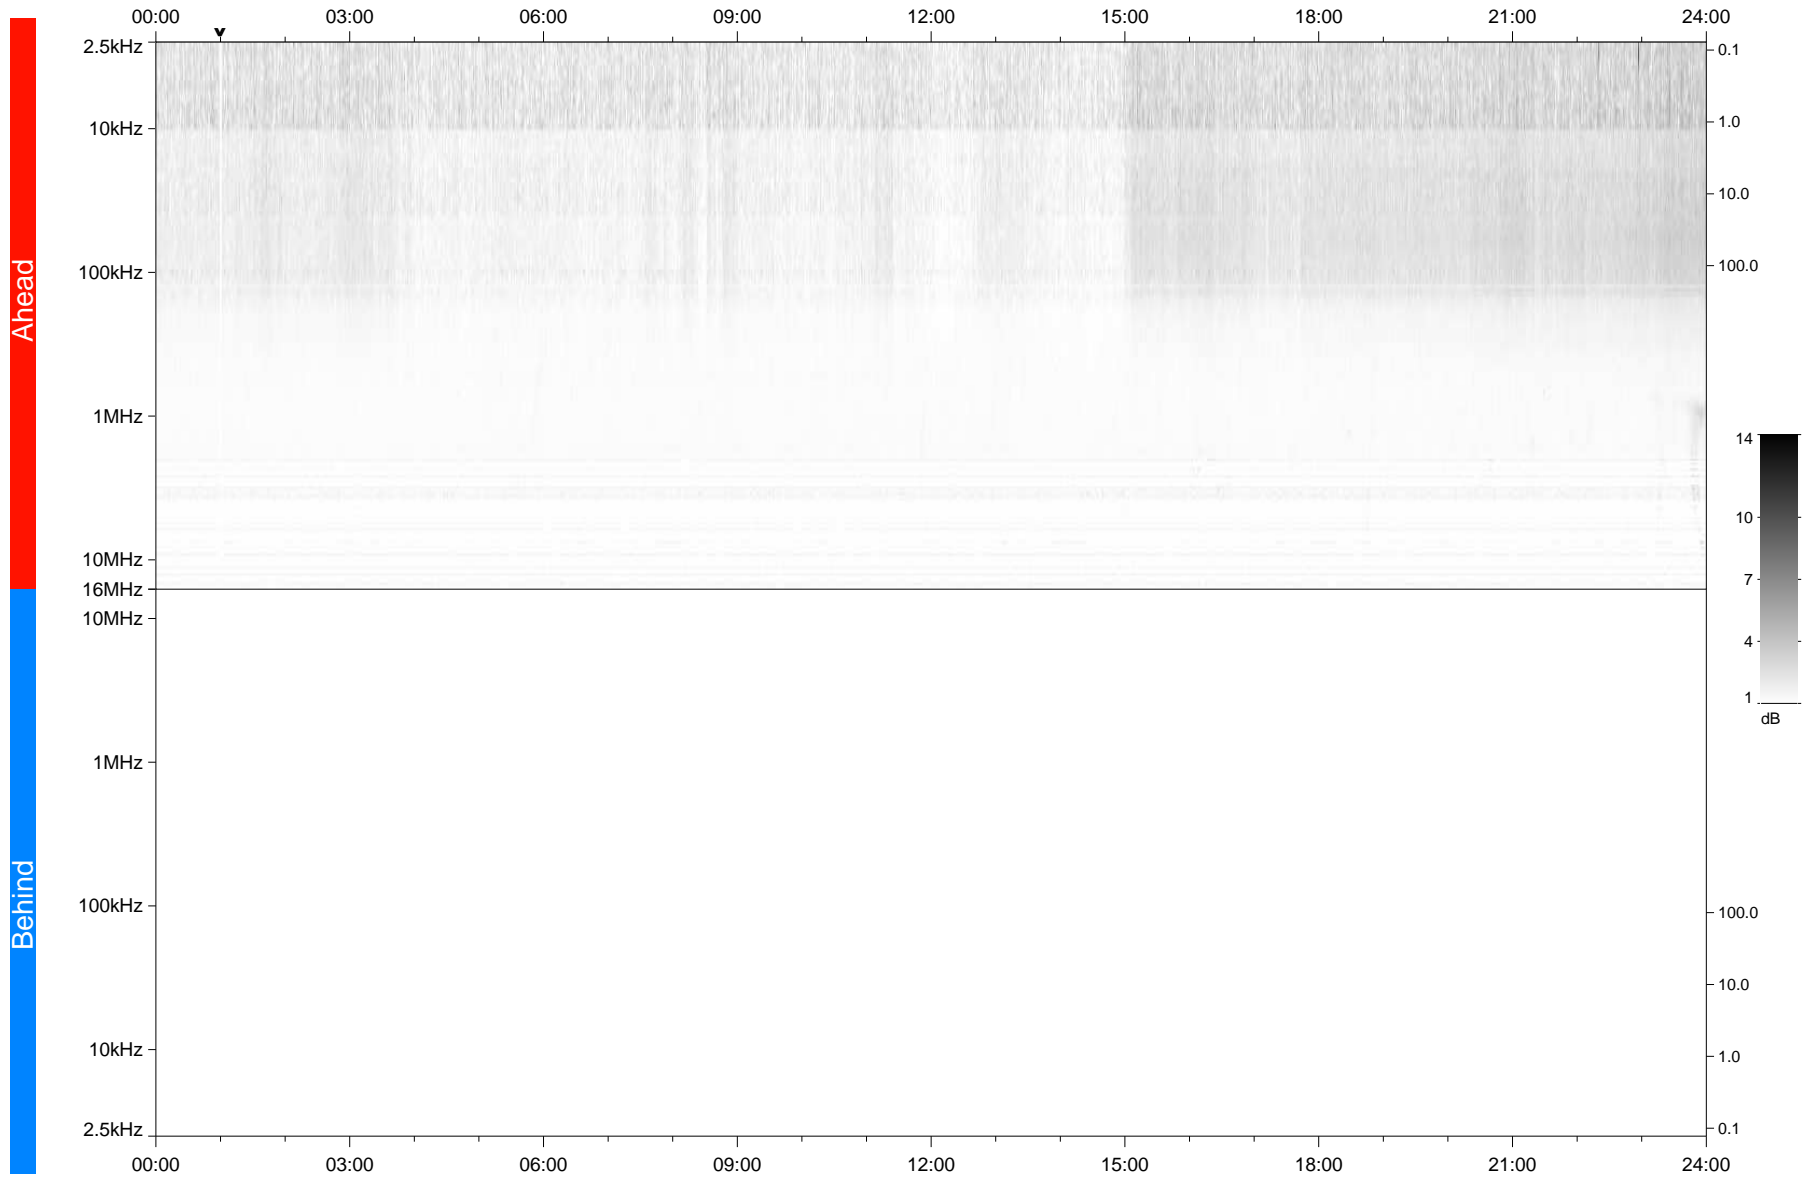

# STEREO/WAVES Daily Summary - 15-Nov-2020 (DOY 320)

Ahead source file: swaves\_ahead\_2020\_320\_1\_05.fin  
Ahead PSE Angle: -58.6°

Behind PSE Angle: 57.7°  
Behind source file: No STEREO-B data

Time (UTC)

file: stereo\_swaves\_daily-summary\_gray\_20201115\_v04  
made by: space.umn.edu on macOS with TDL 8.8.2 on 2022-10-03 19:16:49, with TLib V945 / dynspec V311