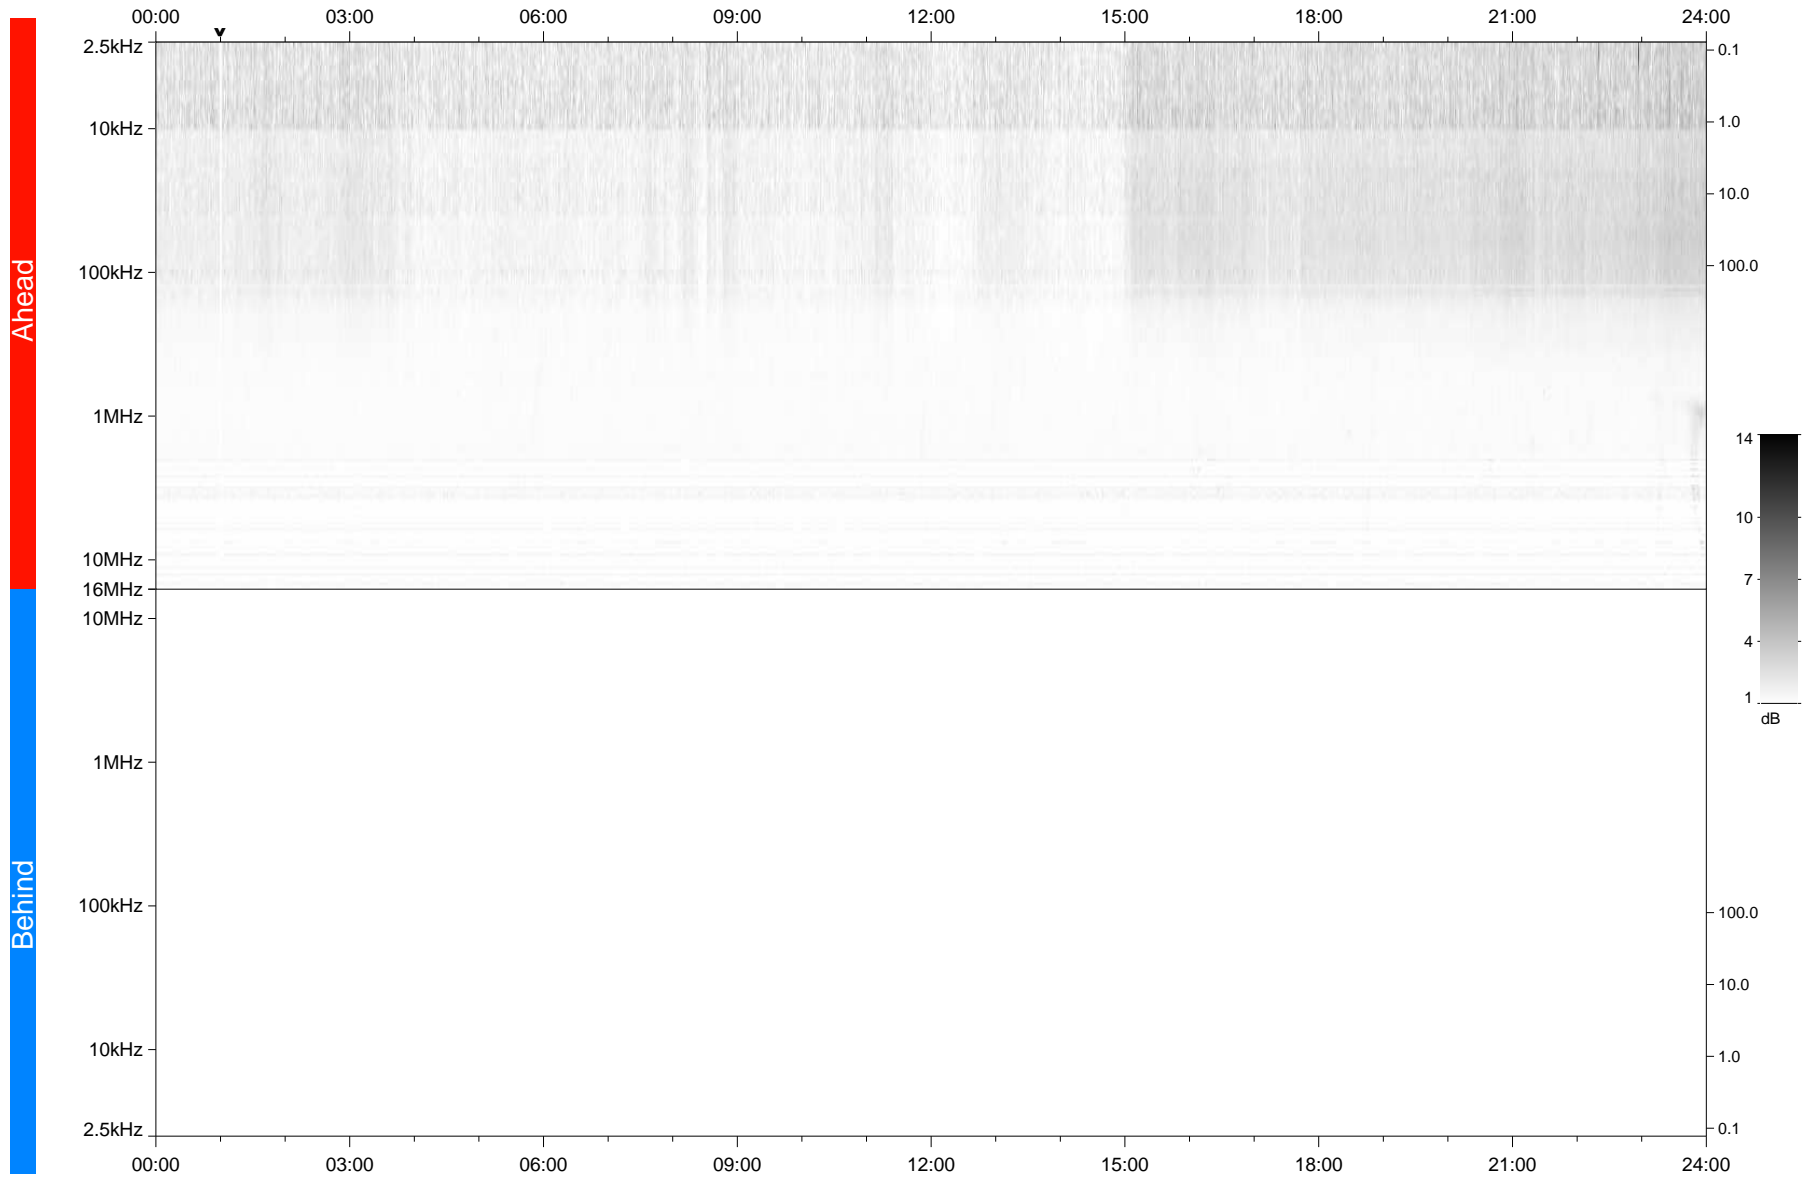

STEREO/WAVES Daily Summary - 15-Nov-2020 (DOY 320)

Ahead source file: swaves_ahead_2020_320_1_05.fin
Ahead PSE Angle: -58.6°

Behind PSE Angle: 57.7°
Behind source file: No STEREO-B data

Time (UTC)

file: stereo_swaves_daily-summary_gray_20201115_v03
made by: space.umn.edu on macOS with TDL 8.8.2 on 2022-09-15 18:11:16, with TLib V945 / dynspec V311