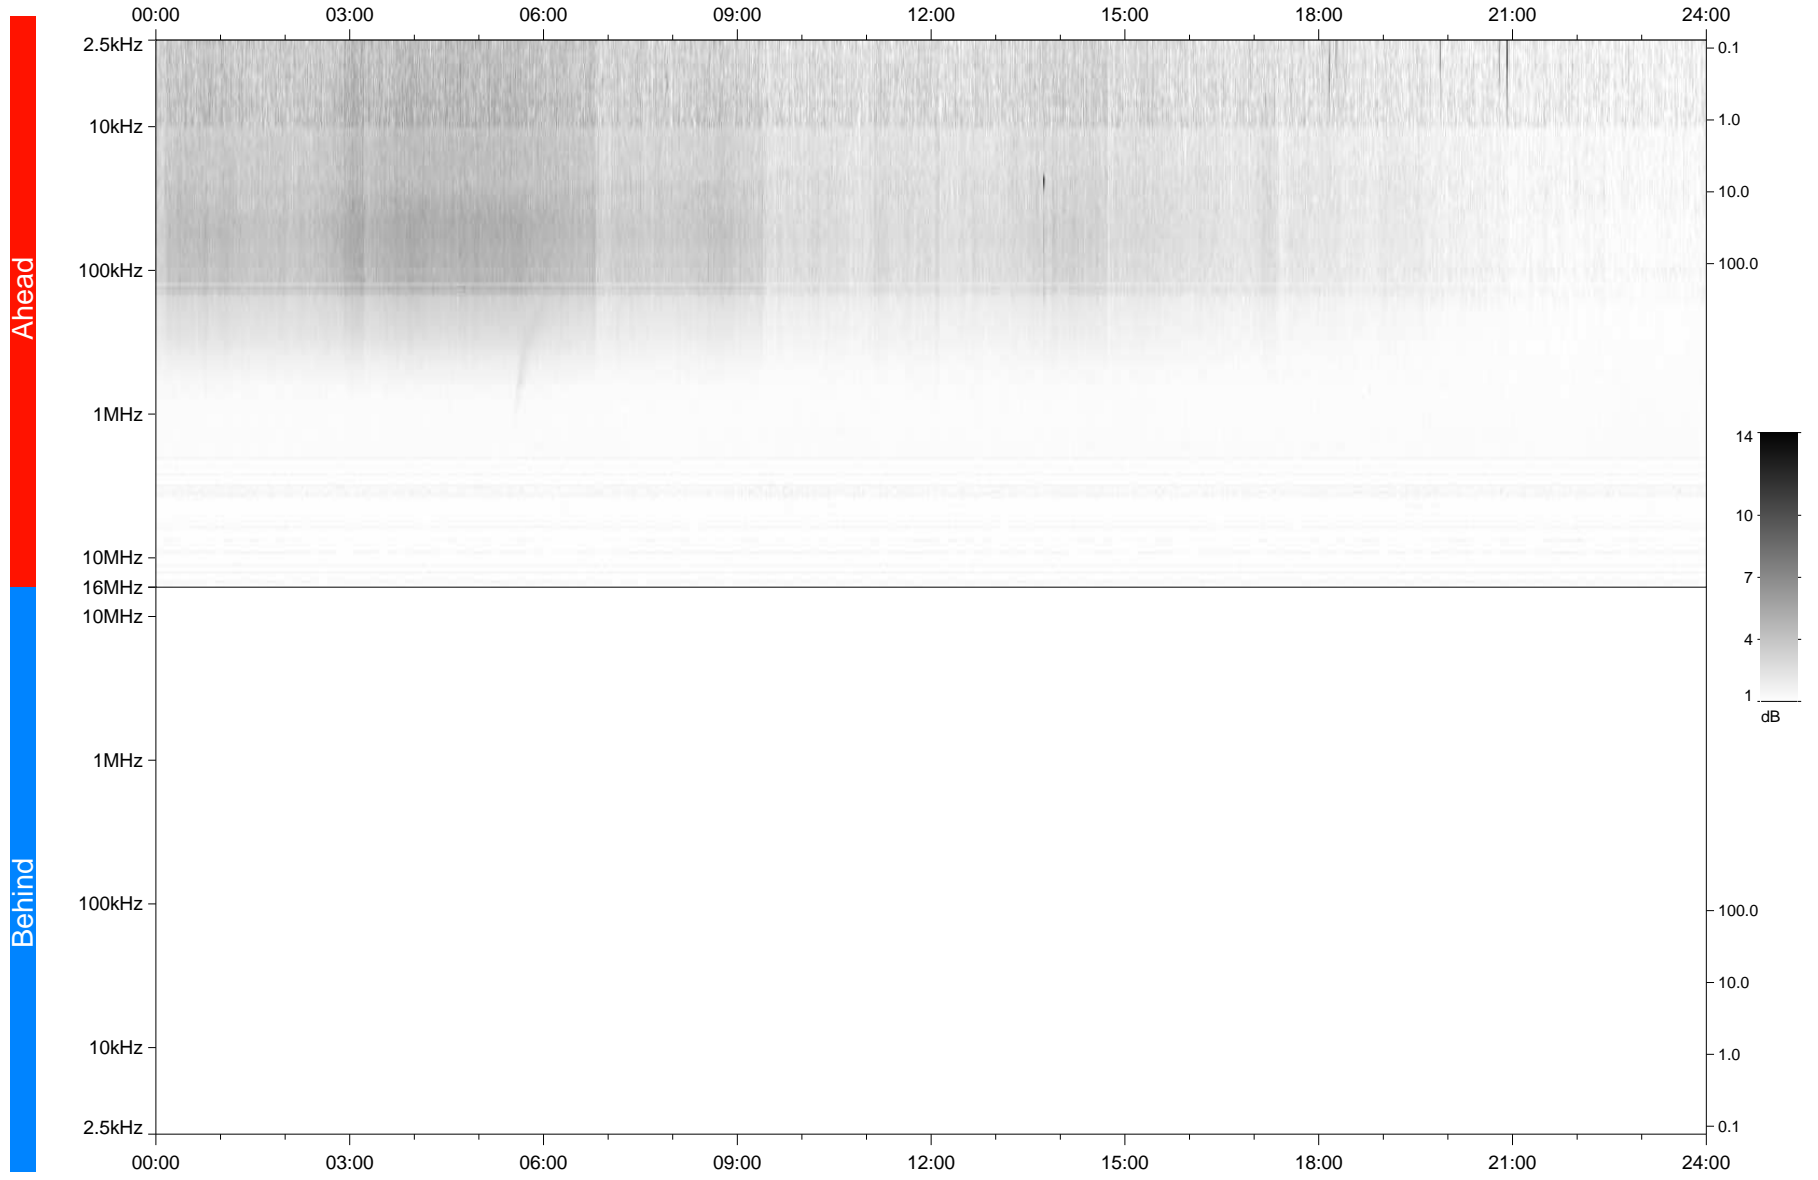

STEREO/WAVES Daily Summary - 14-Nov-2020 (DOY 319)

Ahead source file: swaves_ahead_2020_319_1_05.fin
Ahead PSE Angle: -58.6°

Behind PSE Angle: 57.7°
Behind source file: No STEREO-B data

Time (UTC)

file: stereo_swaves_daily-summary_gray_20201114_v03
made by: space.umn.edu on macOS with TDL 8.8.2 on 2022-09-15 18:09:55, with TLib V945 / dynspec V311