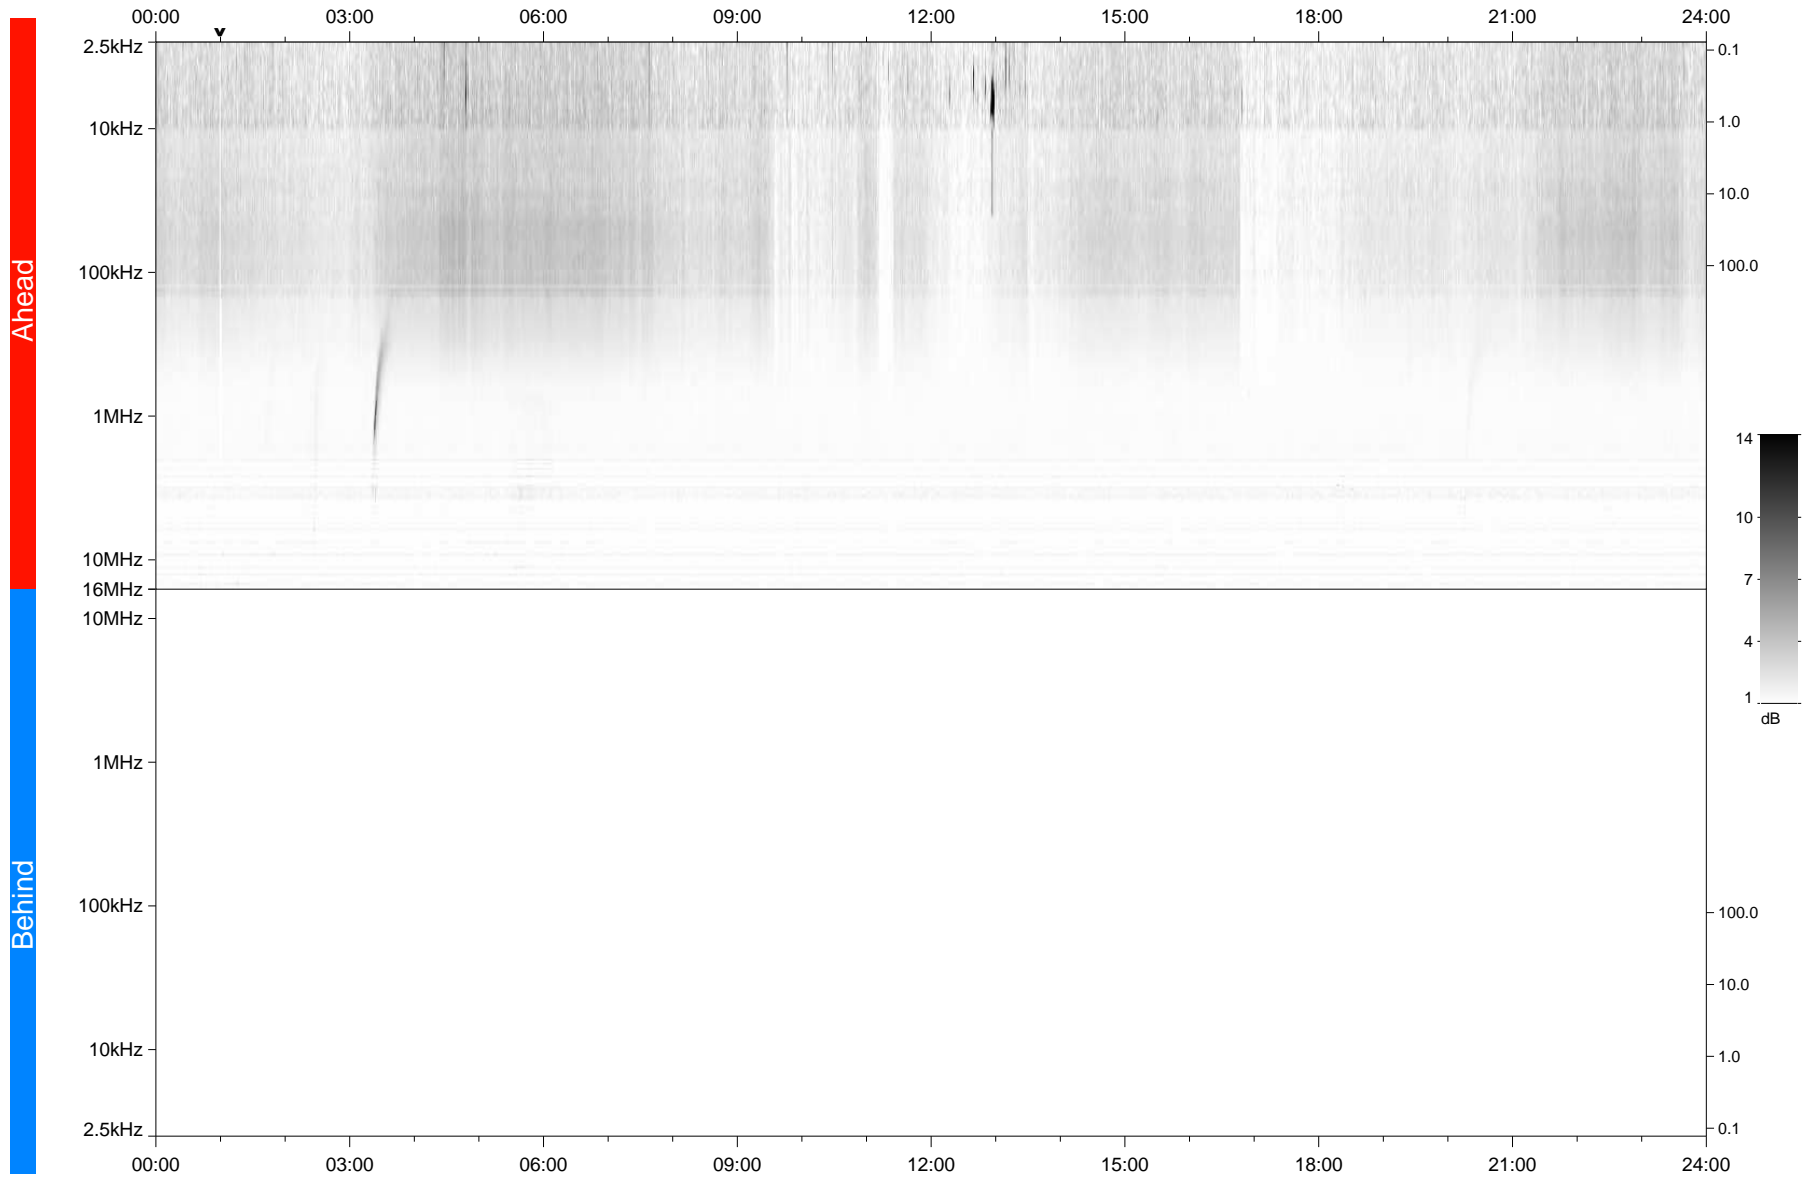

# STEREO/WAVES Daily Summary - 13-Nov-2020 (DOY 318)

Ahead source file: swaves\_ahead\_2020\_318\_1\_05.fin  
Ahead PSE Angle: -58.7°

Behind PSE Angle: 57.7°  
Behind source file: No STEREO-B data

Time (UTC)

file: stereo\_swaves\_daily-summary\_gray\_20201113\_v04  
made by: space.umn.edu on macOS with TDL 8.8.2 on 2022-10-03 19:13:49, with TLib V945 / dynspec V311