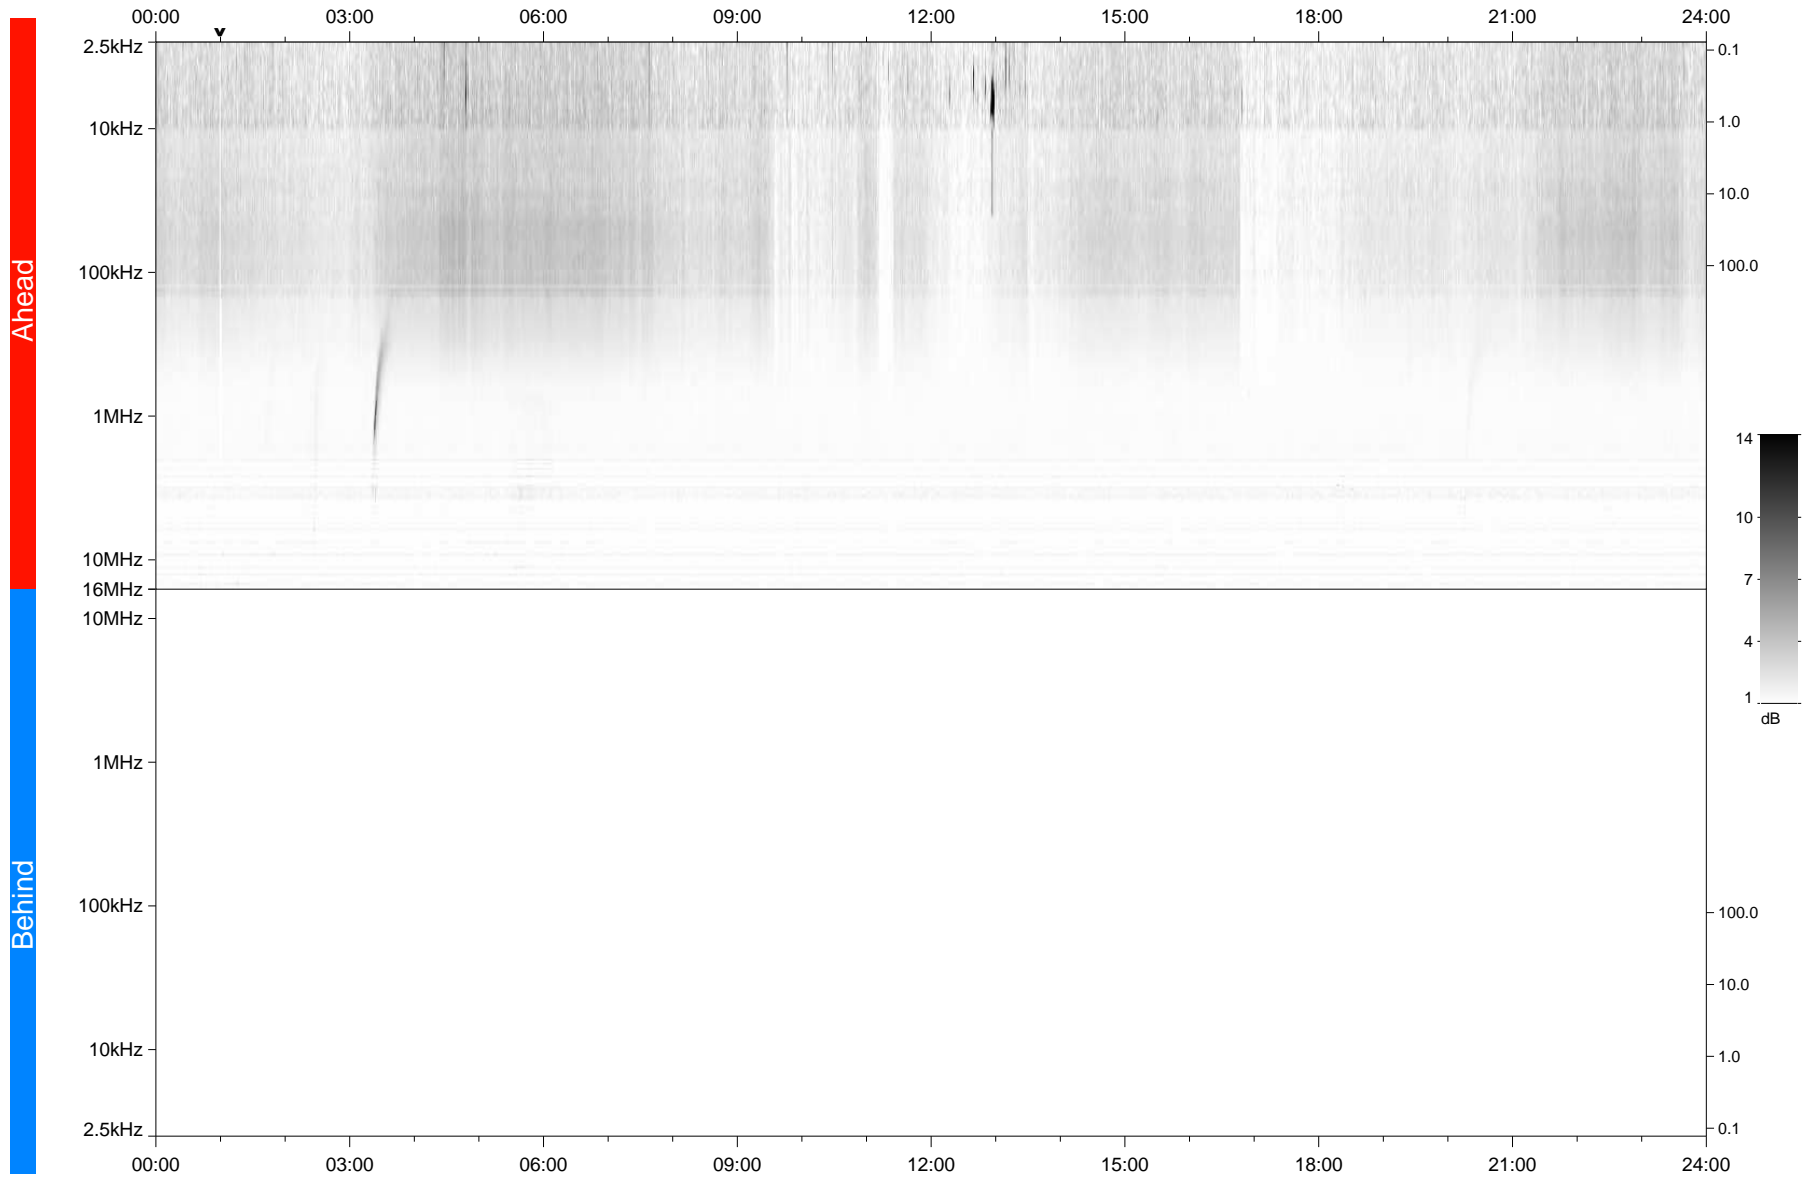

STEREO/WAVES Daily Summary - 13-Nov-2020 (DOY 318)

Ahead source file: swaves_ahead_2020_318_1_05.fin
Ahead PSE Angle: -58.7°

Behind PSE Angle: 57.7°
Behind source file: No STEREO-B data

Time (UTC)

file: stereo_swaves_daily-summary_gray_20201113_v03
made by: space.umn.edu on macOS with TDL 8.8.2 on 2022-09-15 18:08:32, with Tlib V945 / dynspec V311