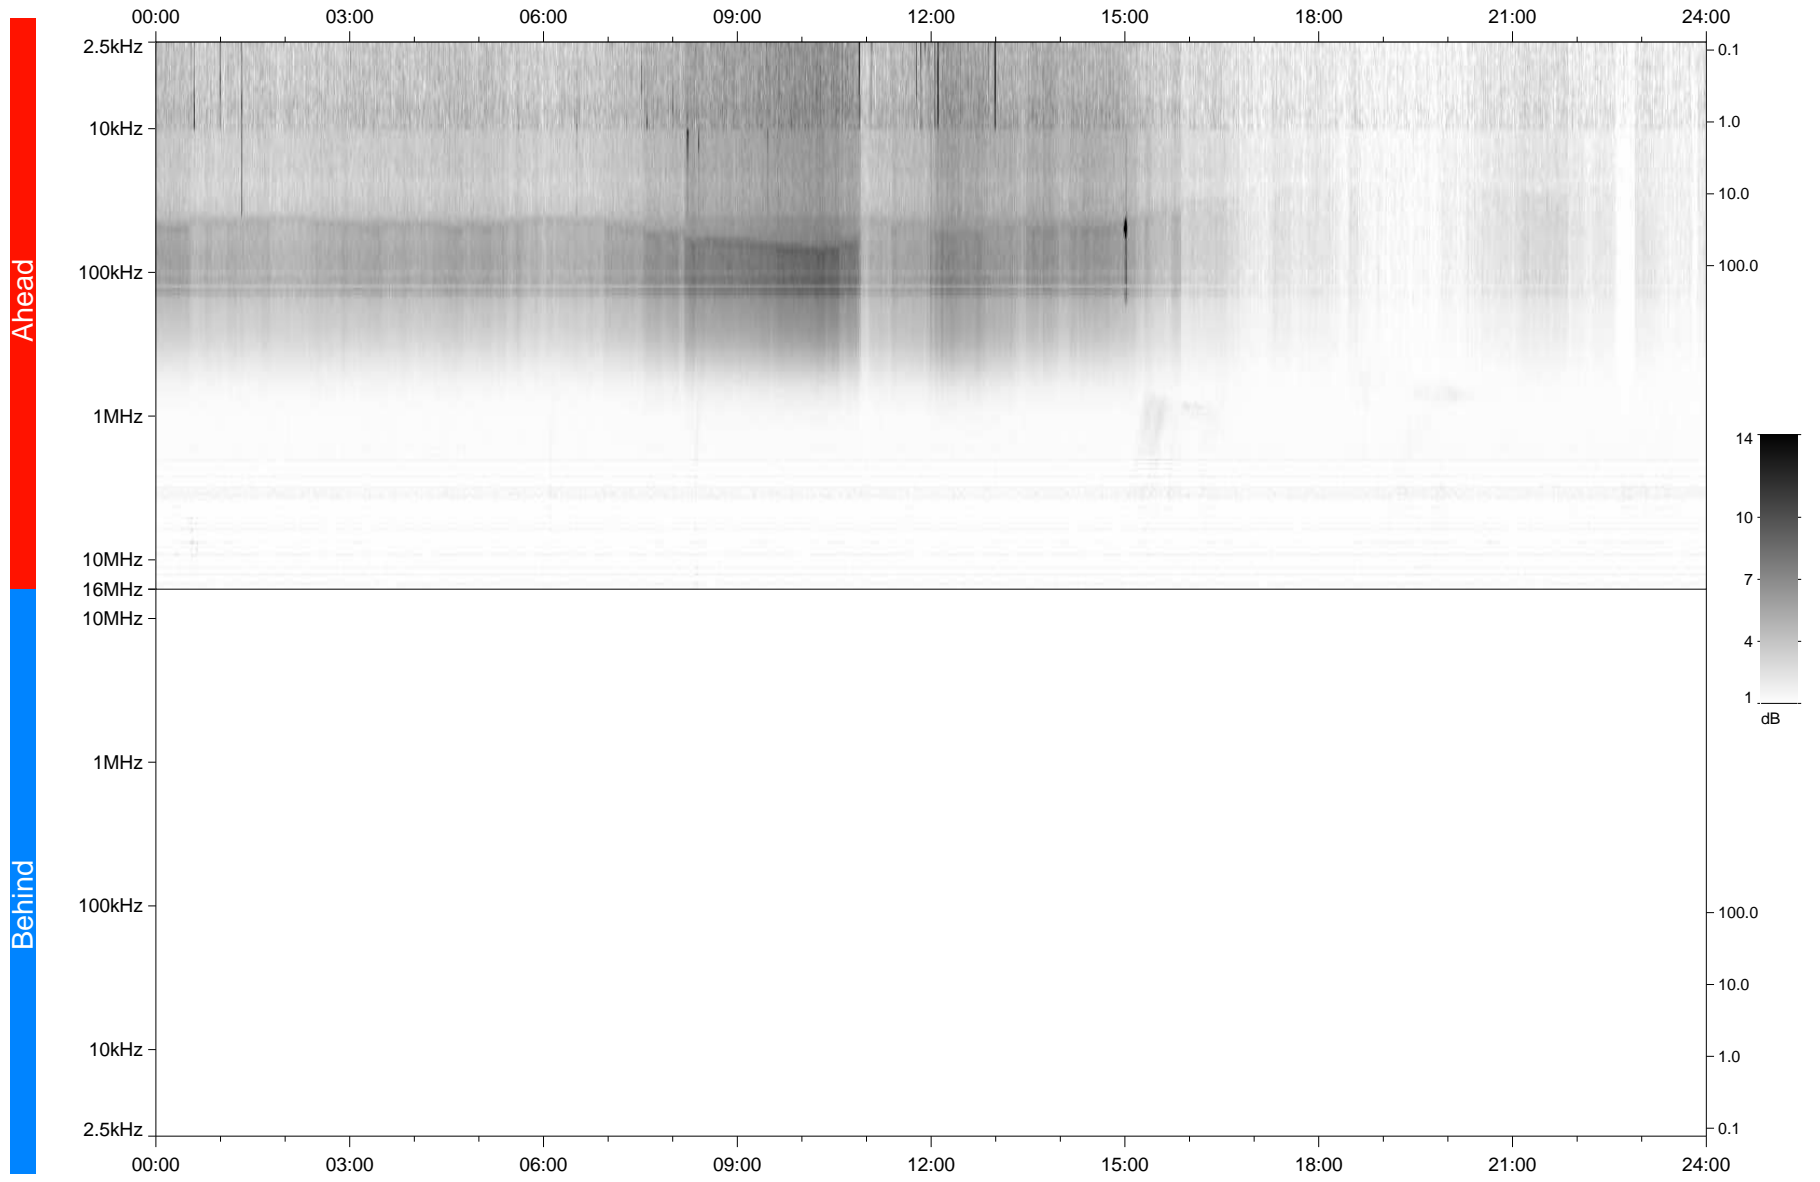

STEREO/WAVES Daily Summary - 12-Nov-2020 (DOY 317)

Ahead source file: swaves_ahead_2020_317_1_05.fin
Ahead PSE Angle: -58.6°

Behind PSE Angle: 57.8°
Behind source file: No STEREO-B data

Time (UTC)

file: stereo_swaves_daily-summary_gray_2020112_v04
made by: space.umn.edu on macOS with TDL 8.8.2 on 2022-10-03 19:12:20, with TLib V945 / dynspec V311