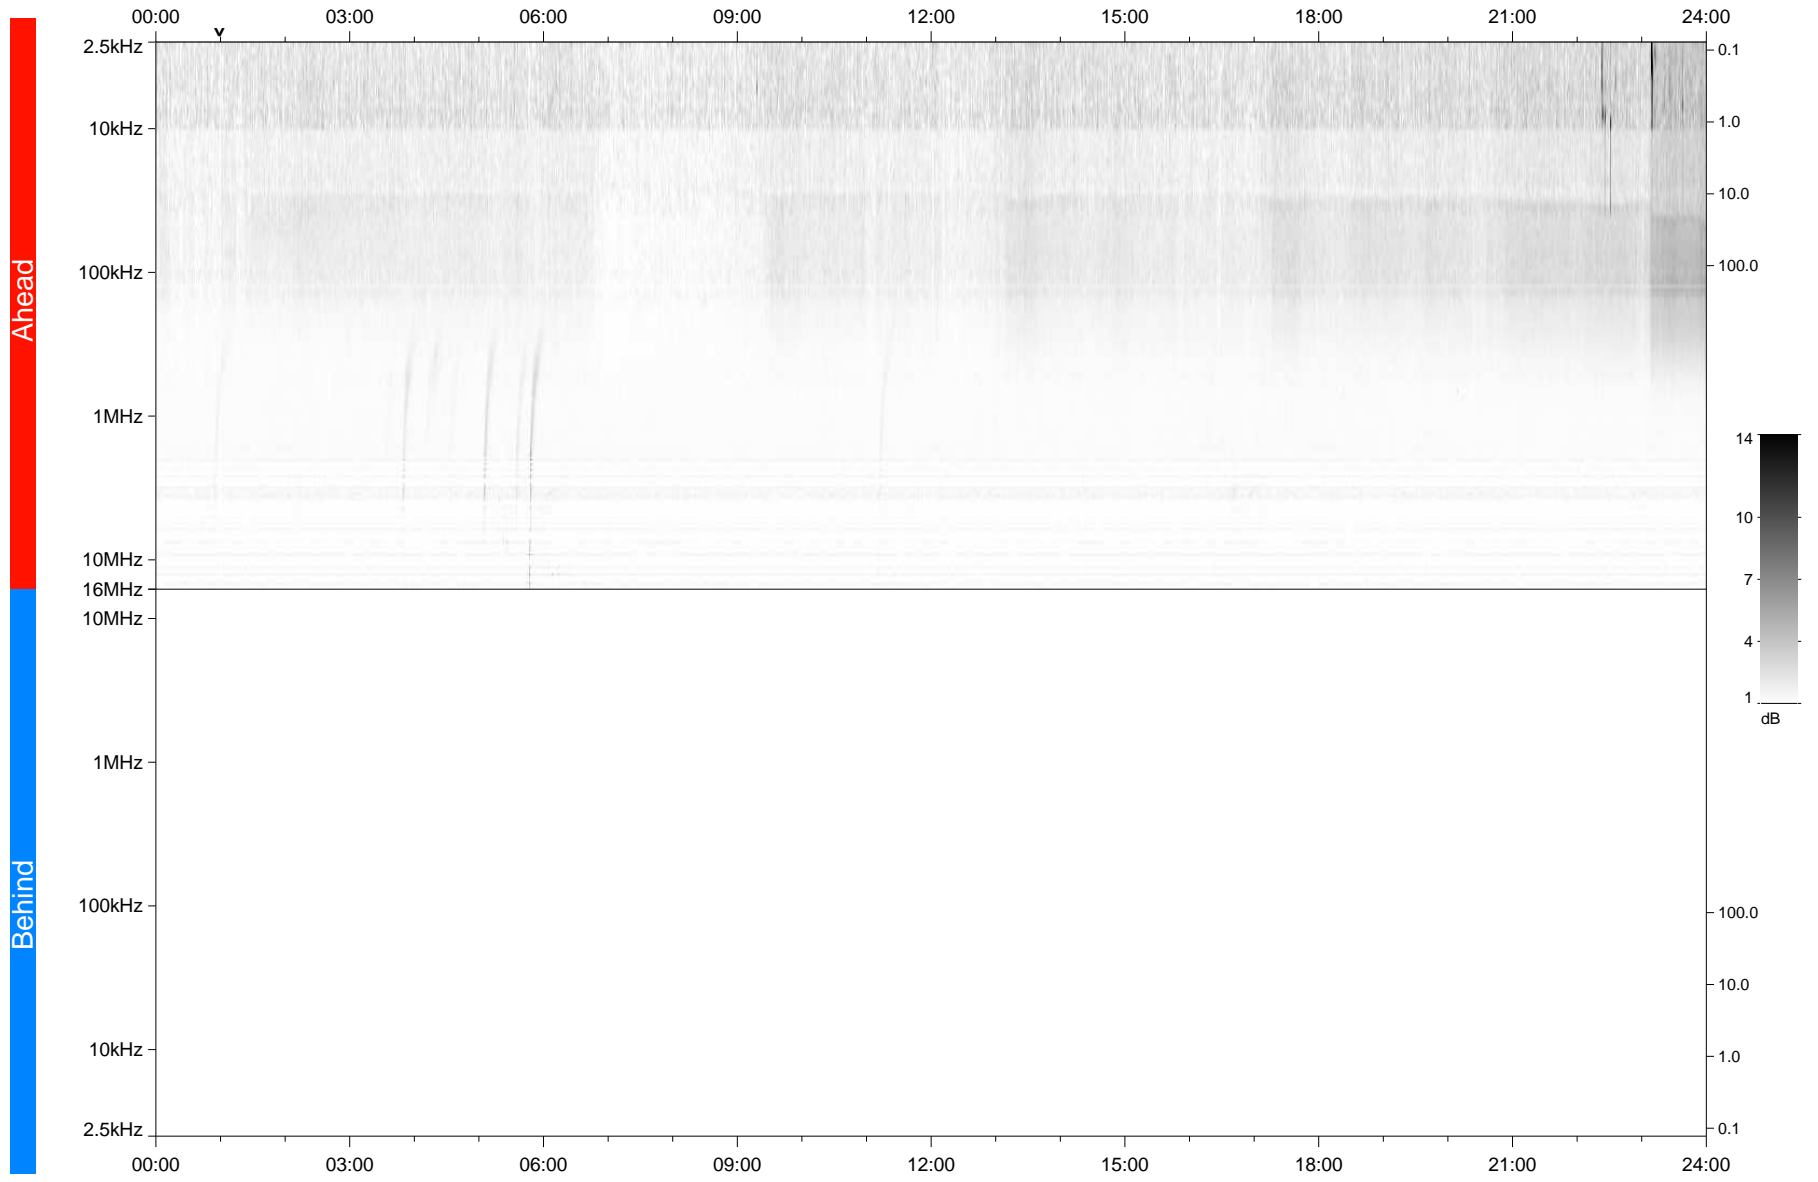

STEREO/WAVES Daily Summary - 11-Nov-2020 (DOY 316)

Ahead source file: swaves_ahead_2020_316_1_05.fin
Ahead PSE Angle: -58.7°

Behind PSE Angle: 57.8°
Behind source file: No STEREO-B data

Time (UTC)

file: stereo_swaves_daily-summary_gray_20201111_v04
made by: space.umn.edu on macOS with TDL 8.8.2 on 2022-10-03 19:10:49, with TLib V945 / dynspec V311