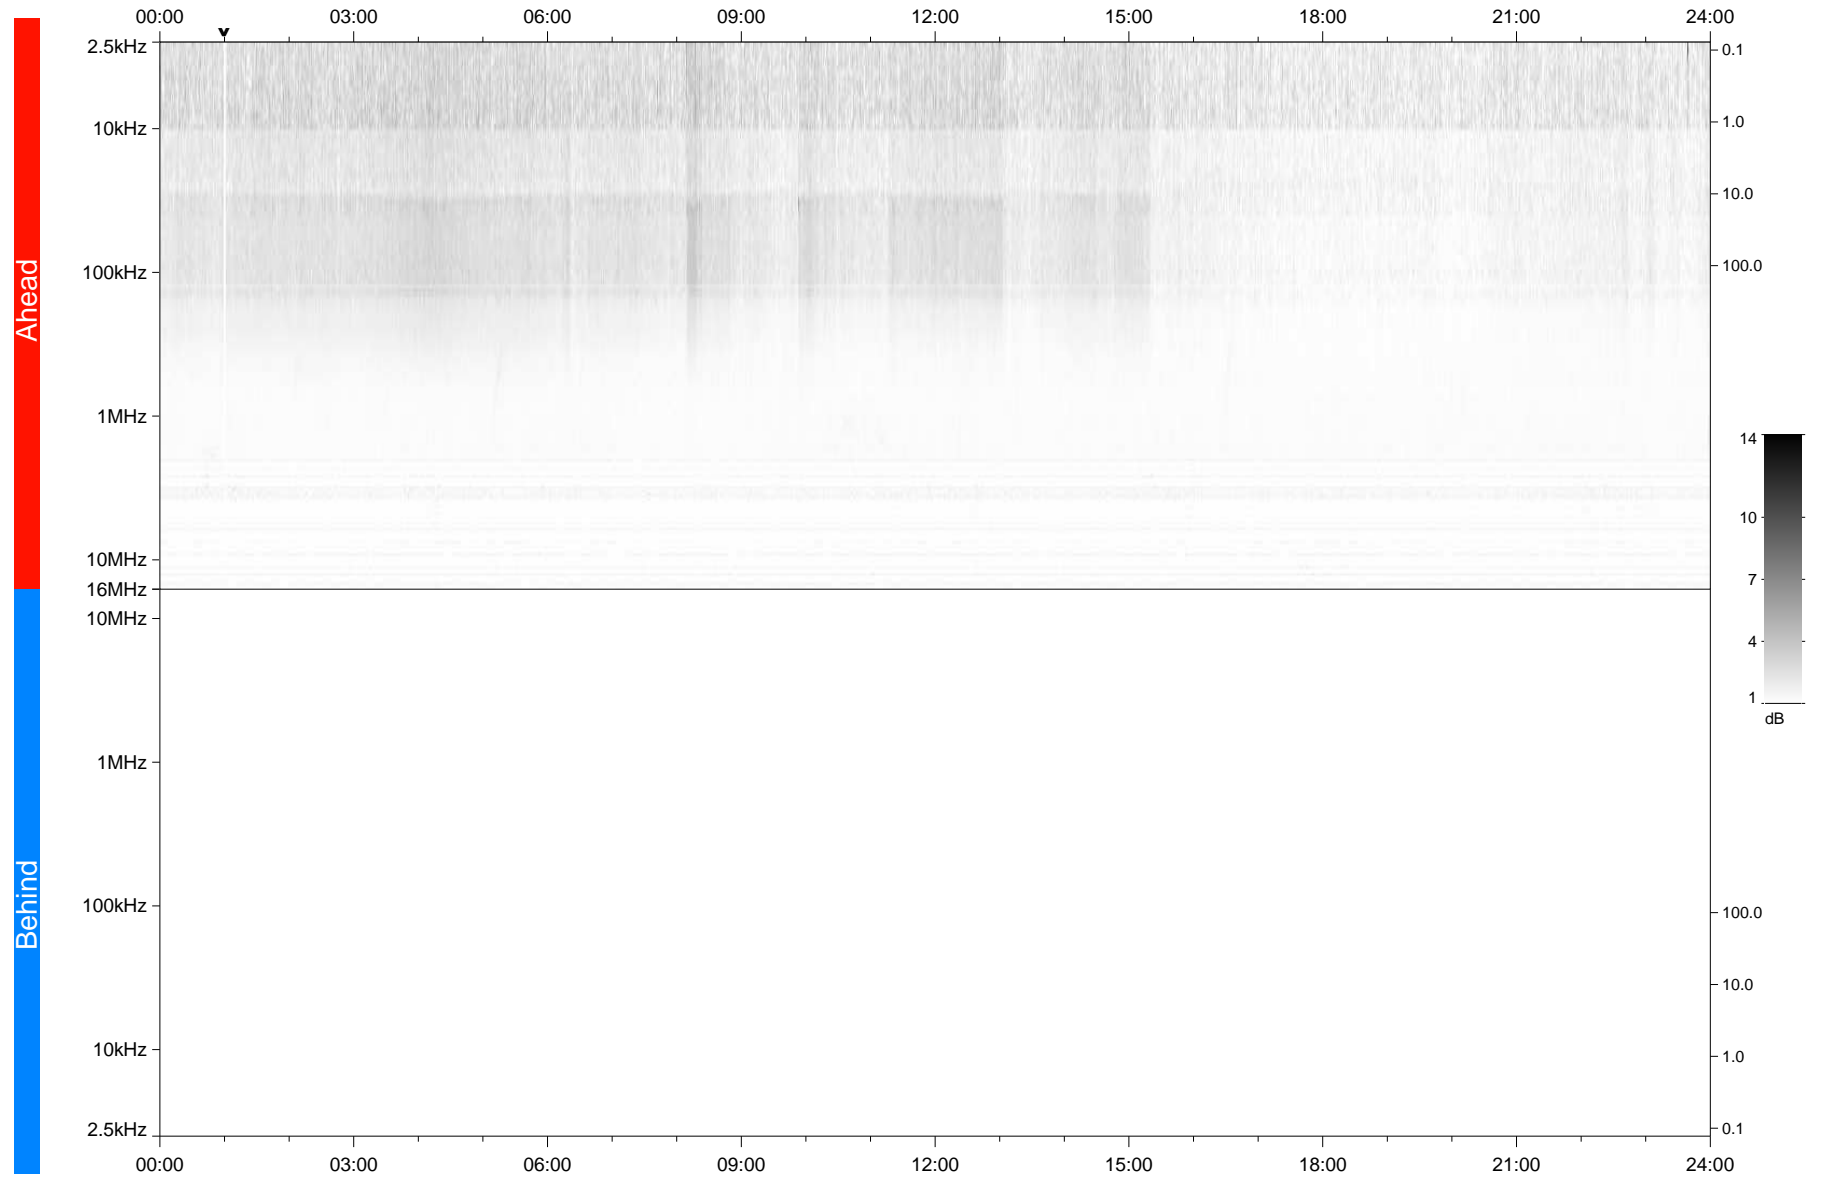

# STEREO/WAVES Daily Summary - 09-Nov-2020 (DOY 314)

Ahead source file: swaves\_ahead\_2020\_314\_1\_05.fin  
Ahead PSE Angle: -58.8°

Behind PSE Angle: 57.8°  
Behind source file: No STEREO-B data

Time (UTC)

file: stereo\_swaves\_daily-summary\_gray\_20201109\_v04  
made by: space.umn.edu on macOS with TDL 8.8.2 on 2022-10-03 19:07:50, with TLib V945 / dynspec V311