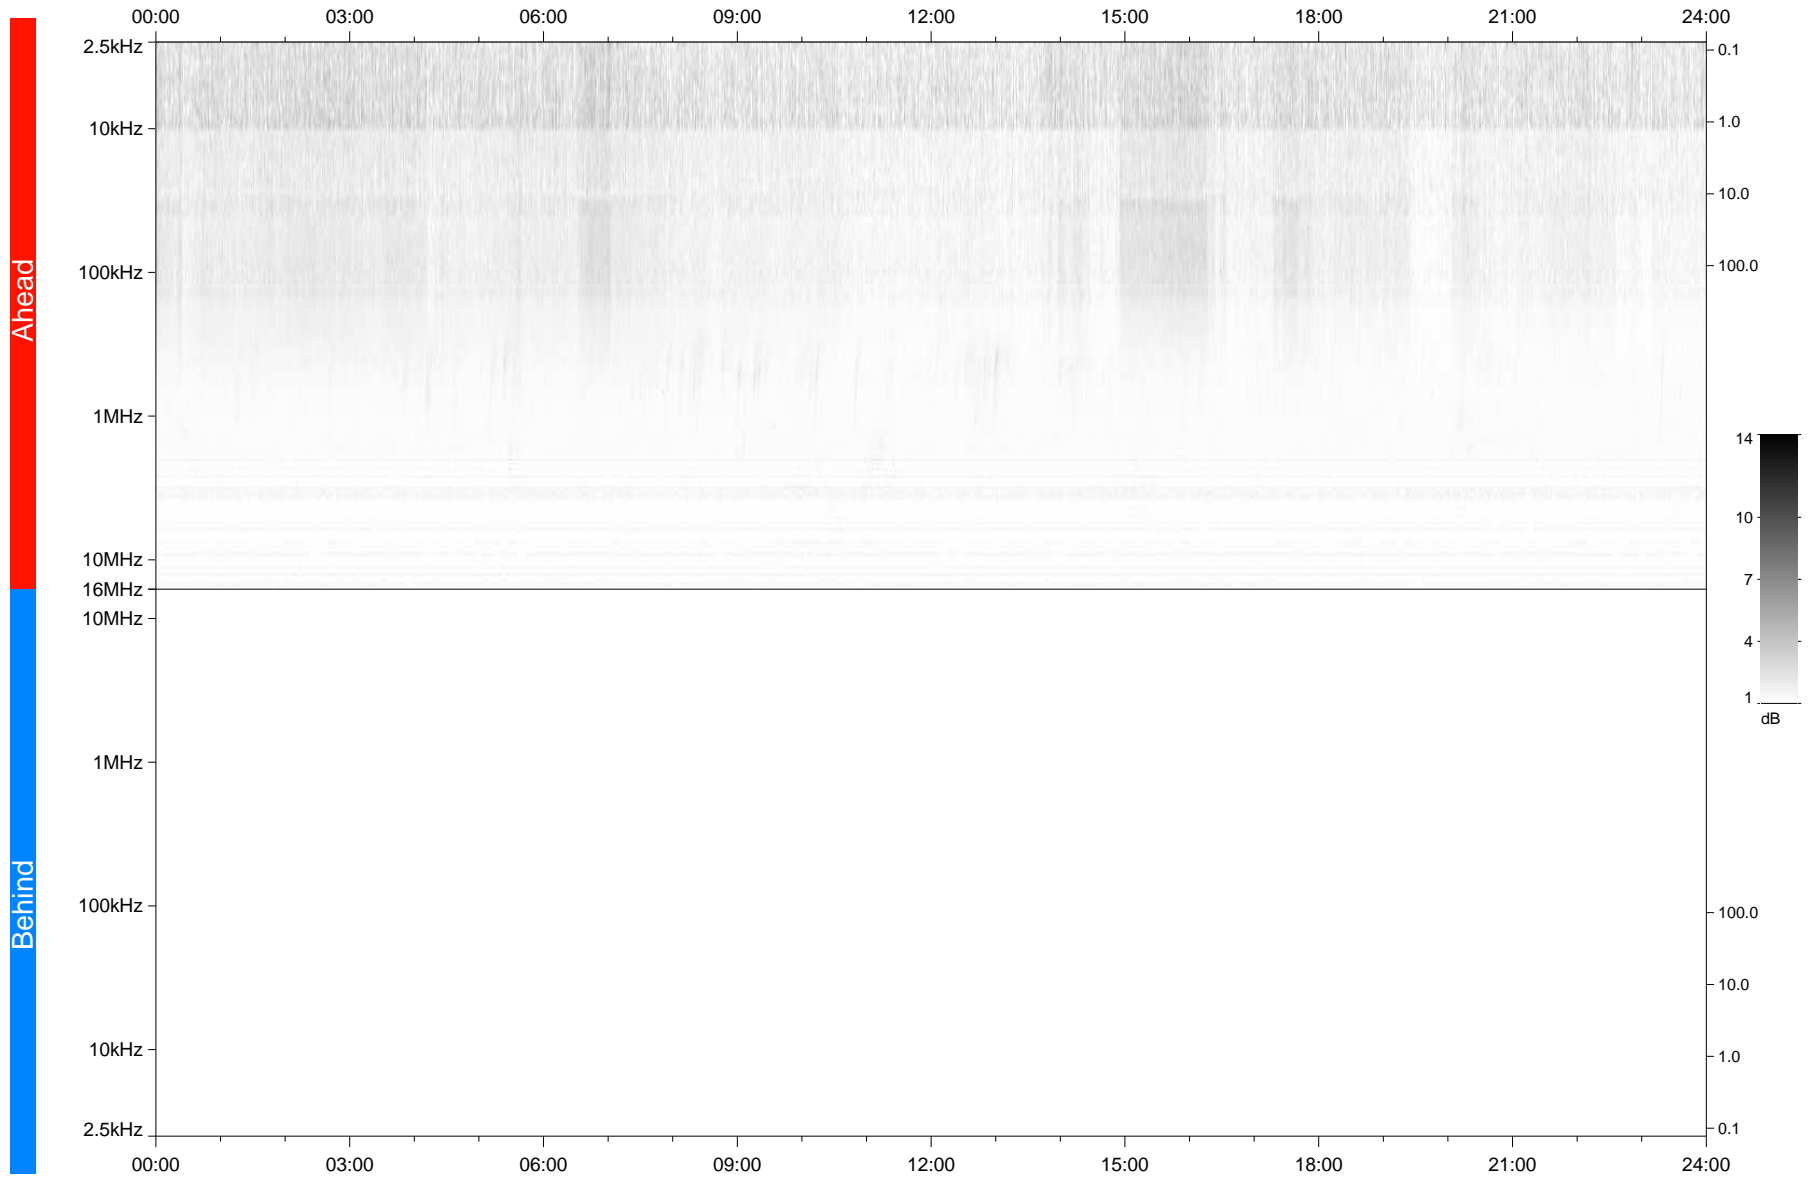

# STEREO/WAVES Daily Summary - 08-Nov-2020 (DOY 313)

Ahead source file: swaves\_ahead\_2020\_313\_1\_05.fin  
Ahead PSE Angle: -58.8°

Behind PSE Angle: 57.8°  
Behind source file: No STEREO-B data

Time (UTC)

file: stereo\_swaves\_daily-summary\_gray\_20201108\_v04  
made by: space.umn.edu on macOS with TDL 8.8.2 on 2022-10-03 19:06:16, with TLib V945 / dynspec V311