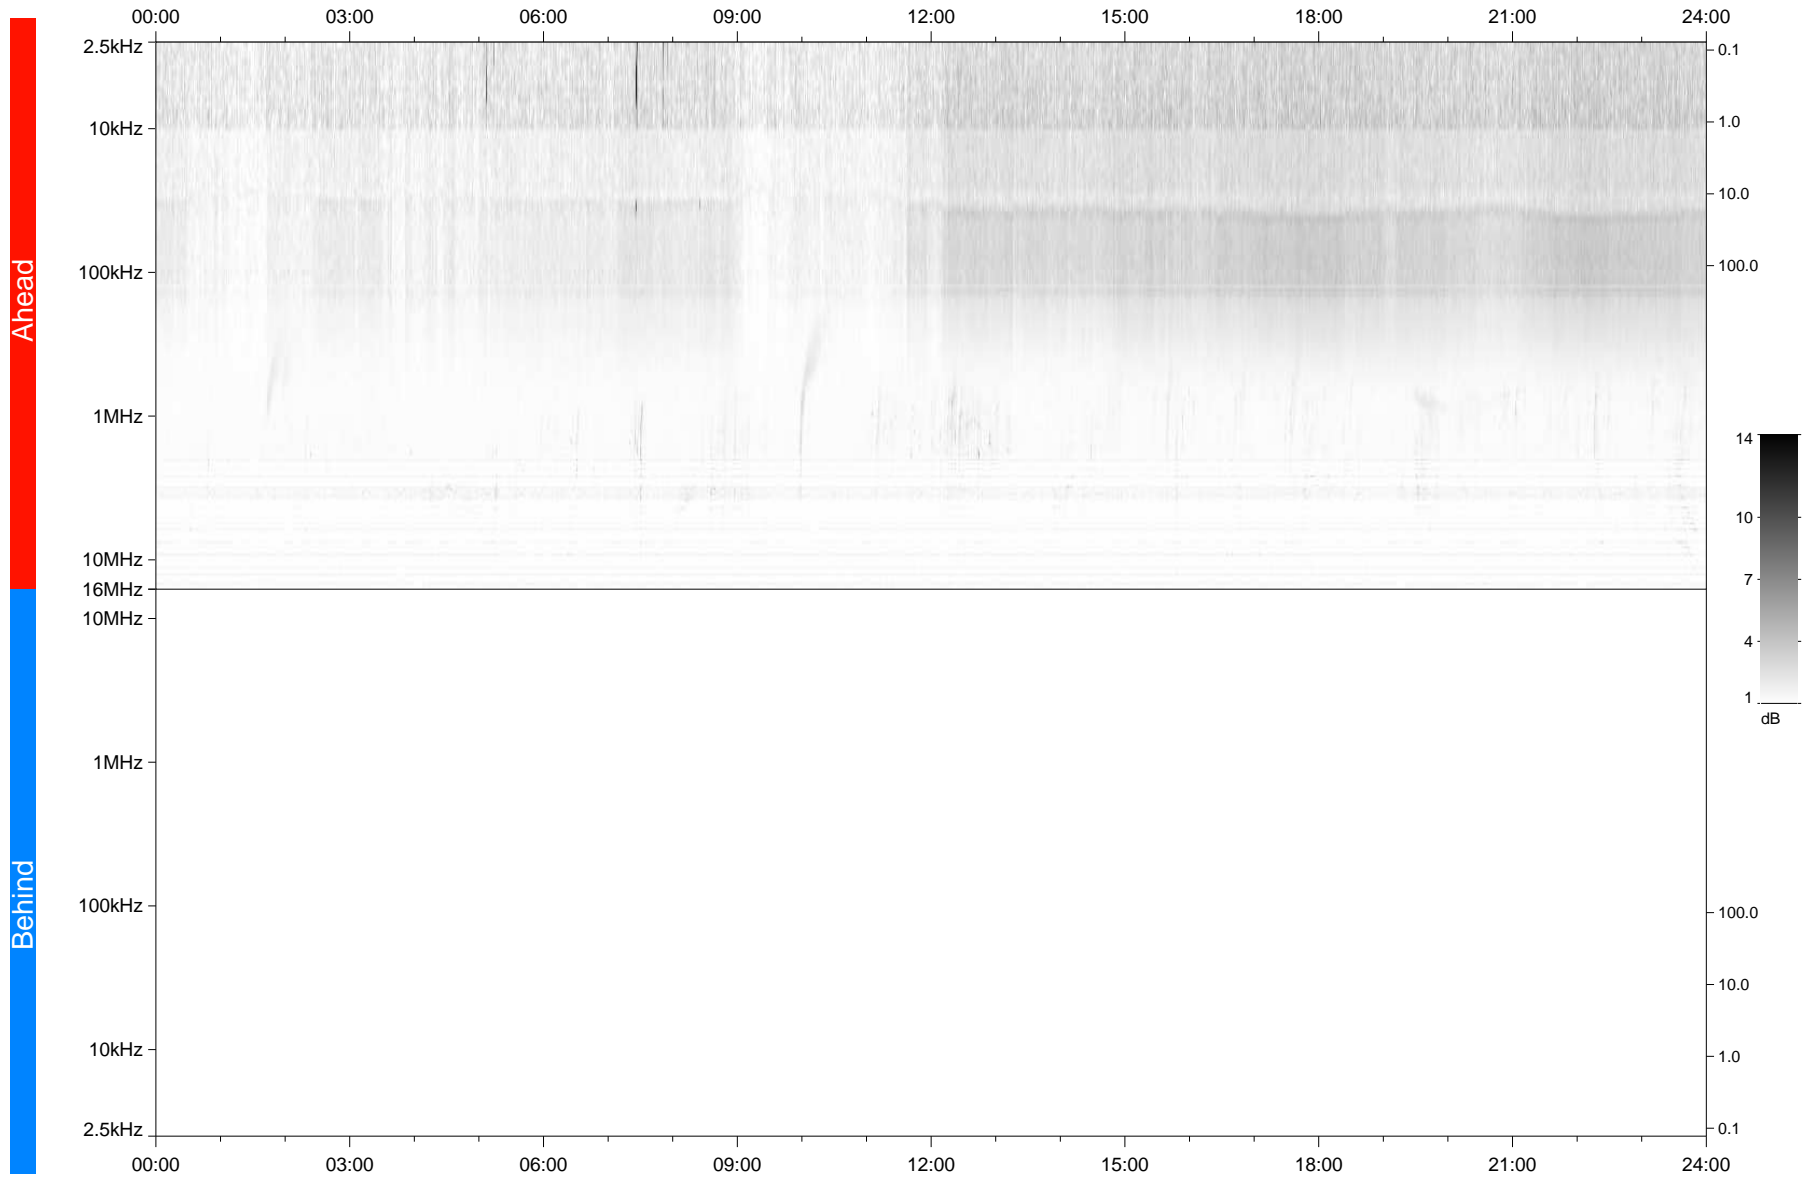

STEREO/WAVES Daily Summary - 06-Nov-2020 (DOY 311)

Ahead source file: swaves_ahead_2020_311_1_06.fin
Ahead PSE Angle: -59.0°

Behind PSE Angle: 57.8°
Behind source file: No STEREO-B data

Time (UTC)

file: stereo_swaves_daily-summary_gray_20201106_v04
made by: space.umn.edu on macOS with TDL 8.8.2 on 2022-10-03 19:03:17, with Tlib V945 / dynspec V311