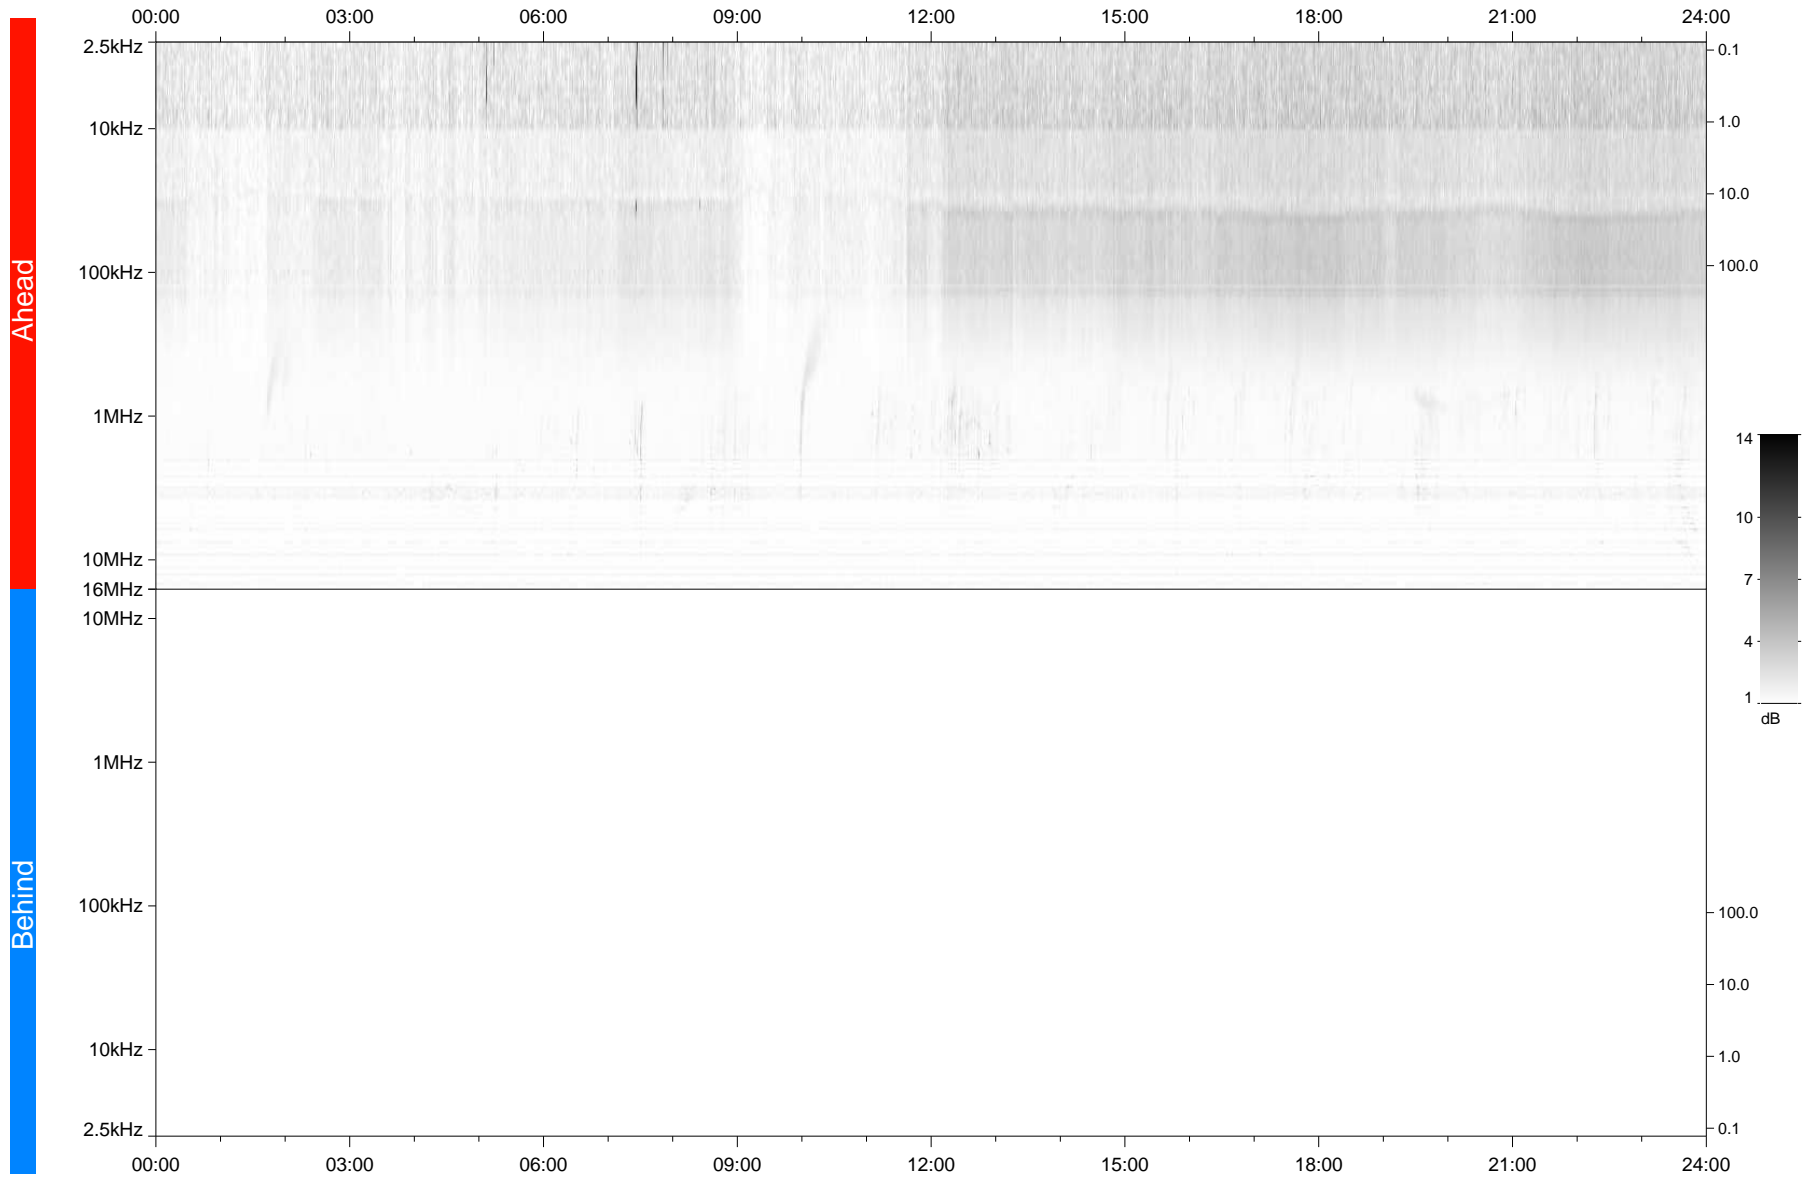

# STEREO/WAVES Daily Summary - 06-Nov-2020 (DOY 311)

Ahead source file: swaves\_ahead\_2020\_311\_1\_06.fin  
Ahead PSE Angle: -59.0°

Behind PSE Angle: 57.8°  
Behind source file: No STEREO-B data

Time (UTC)

file: stereo\_swaves\_daily-summary\_gray\_20201106\_v03  
made by: space.umn.edu on macOS with TDL 8.8.2 on 2022-09-15 17:58:55, with TLib V945 / dynspec V311