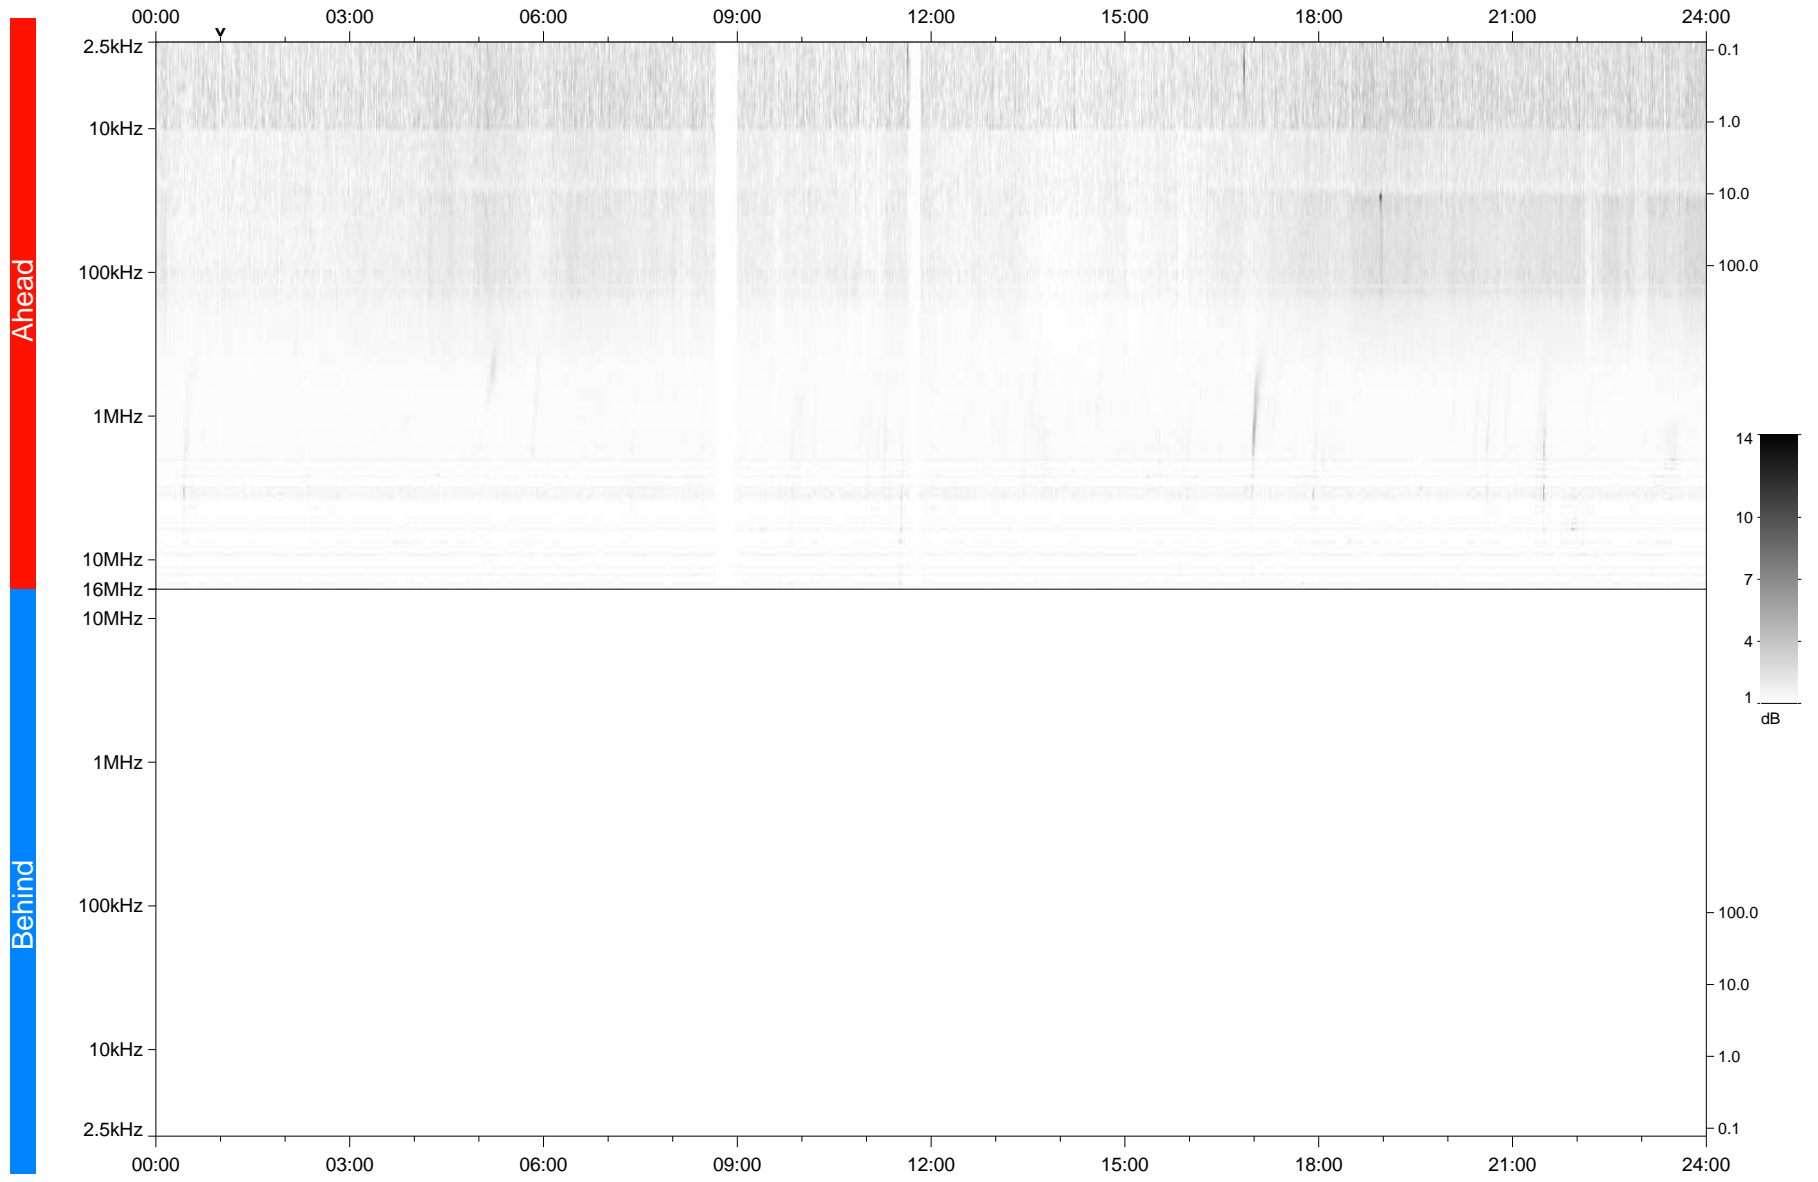

STEREO/WAVES Daily Summary - 05-Nov-2020 (DOY 310)

Ahead source file: swaves_ahead_2020_310_1_06.fin
Ahead PSE Angle: -59.0°

Behind PSE Angle: 57.8°
Behind source file: No STEREO-B data

Time (UTC)

file: stereo_swaves_daily-summary_gray_20201105_v04
made by: space.umn.edu on macOS with TDL 8.8.2 on 2022-10-03 19:01:47, with TLib V945 / dynspec V311