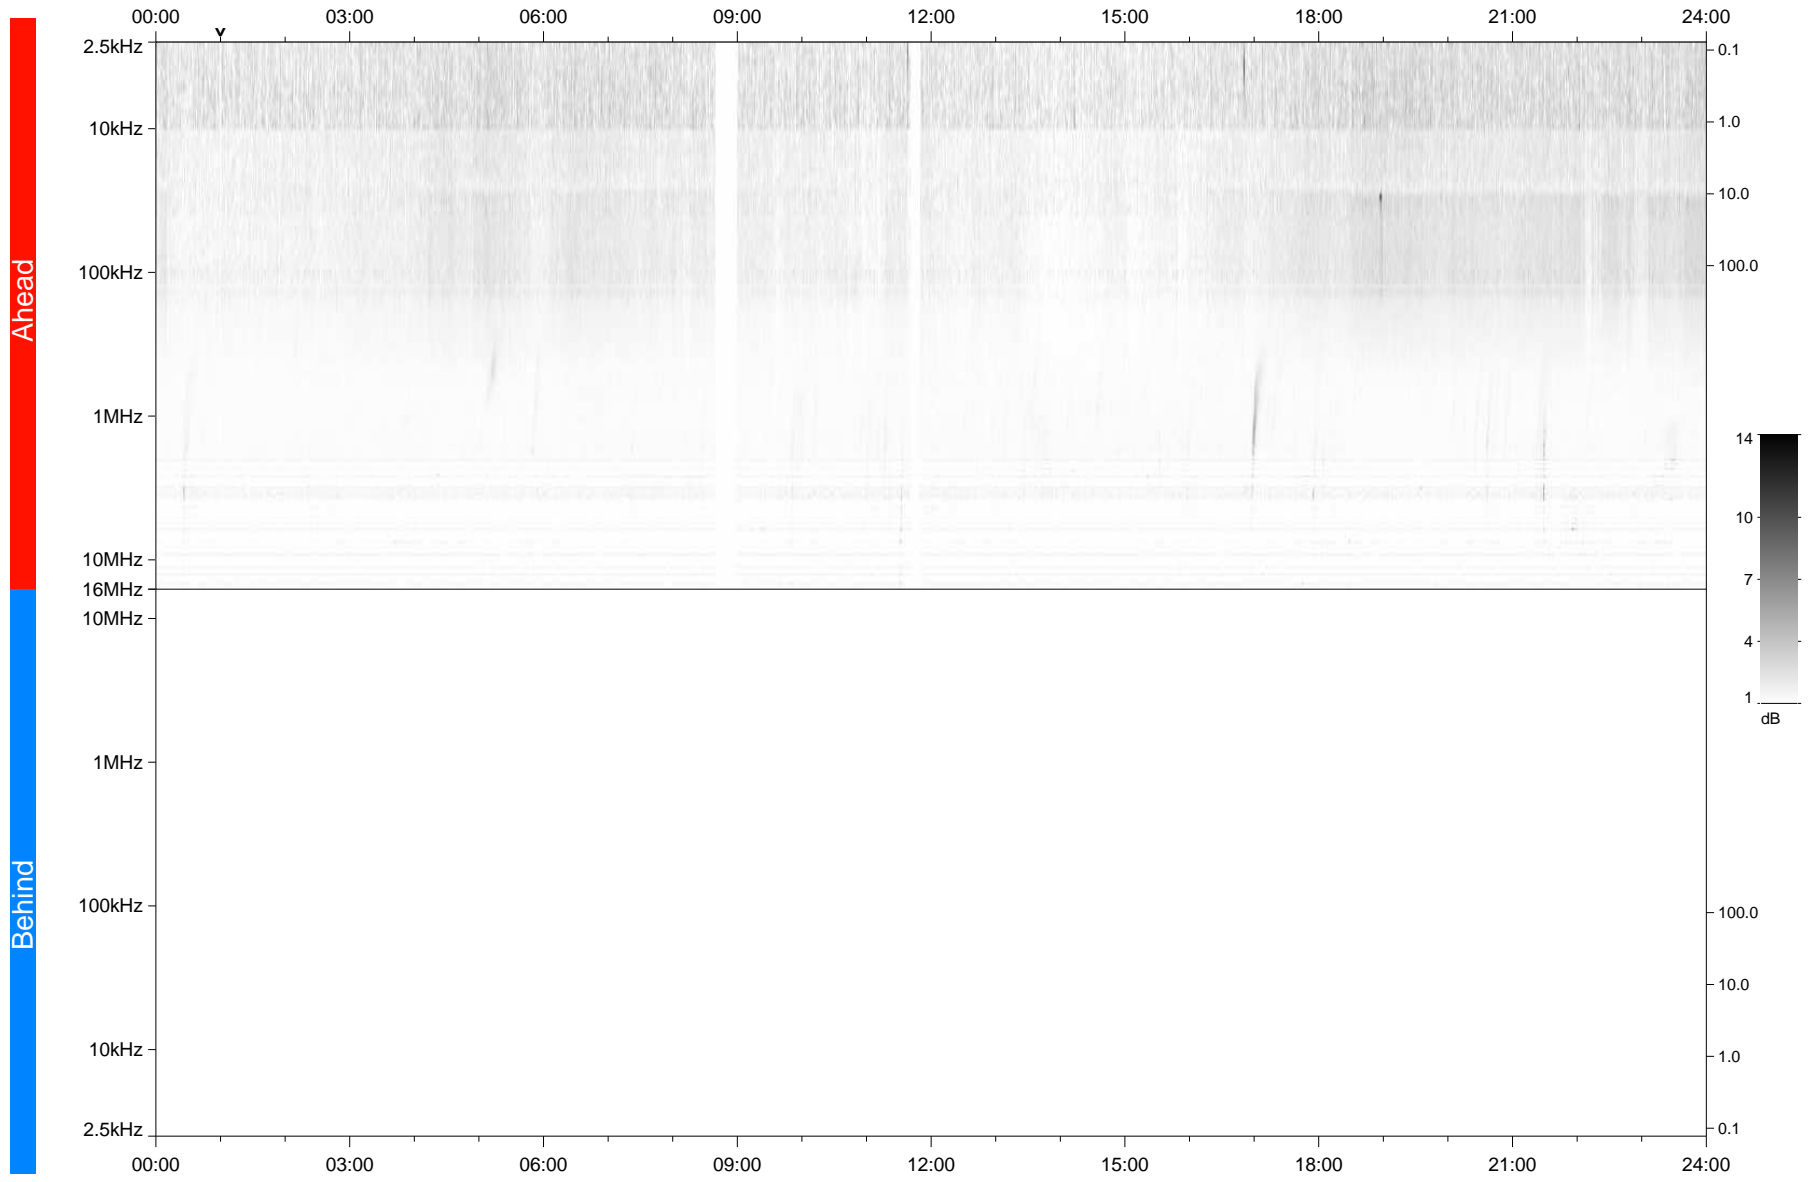

# STEREO/WAVES Daily Summary - 05-Nov-2020 (DOY 310)

Ahead source file: swaves\_ahead\_2020\_310\_1\_06.fin  
Ahead PSE Angle: -59.0°

Behind PSE Angle: 57.8°  
Behind source file: No STEREO-B data

Time (UTC)

file: stereo\_swaves\_daily-summary\_gray\_20201105\_v03  
made by: space.umn.edu on macOS with TDL 8.8.2 on 2022-09-15 17:57:33, with TLib V945 / dynspec V311