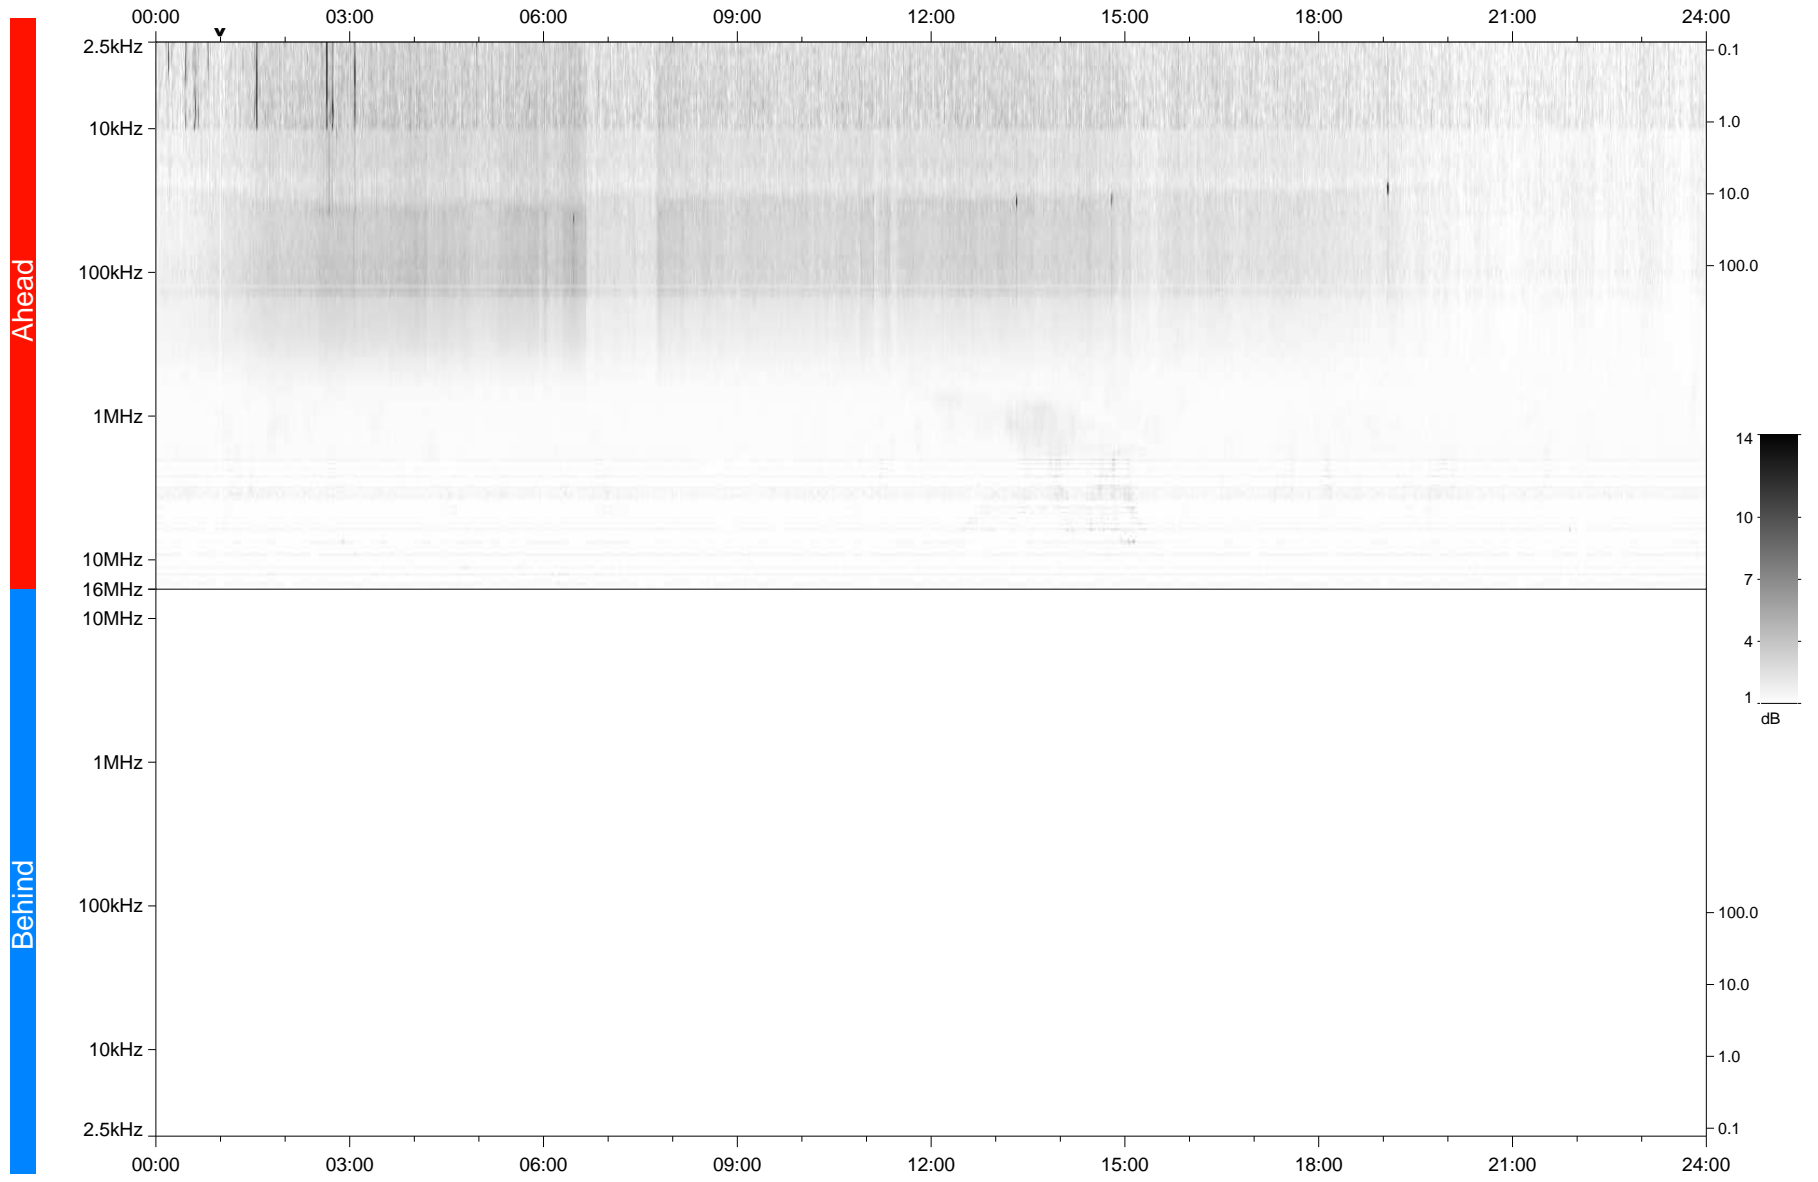

# STEREO/WAVES Daily Summary - 03-Nov-2020 (DOY 308)

Ahead source file: swaves\_ahead\_2020\_308\_1\_06.fin  
Ahead PSE Angle: -59.1°

Behind PSE Angle: 57.8°  
Behind source file: No STEREO-B data

Time (UTC)

file: stereo\_swaves\_daily-summary\_gray\_20201103\_v03  
made by: space.umn.edu on macOS with TDL 8.8.2 on 2022-09-15 17:54:52, with TMLib V945 / dynspec V311