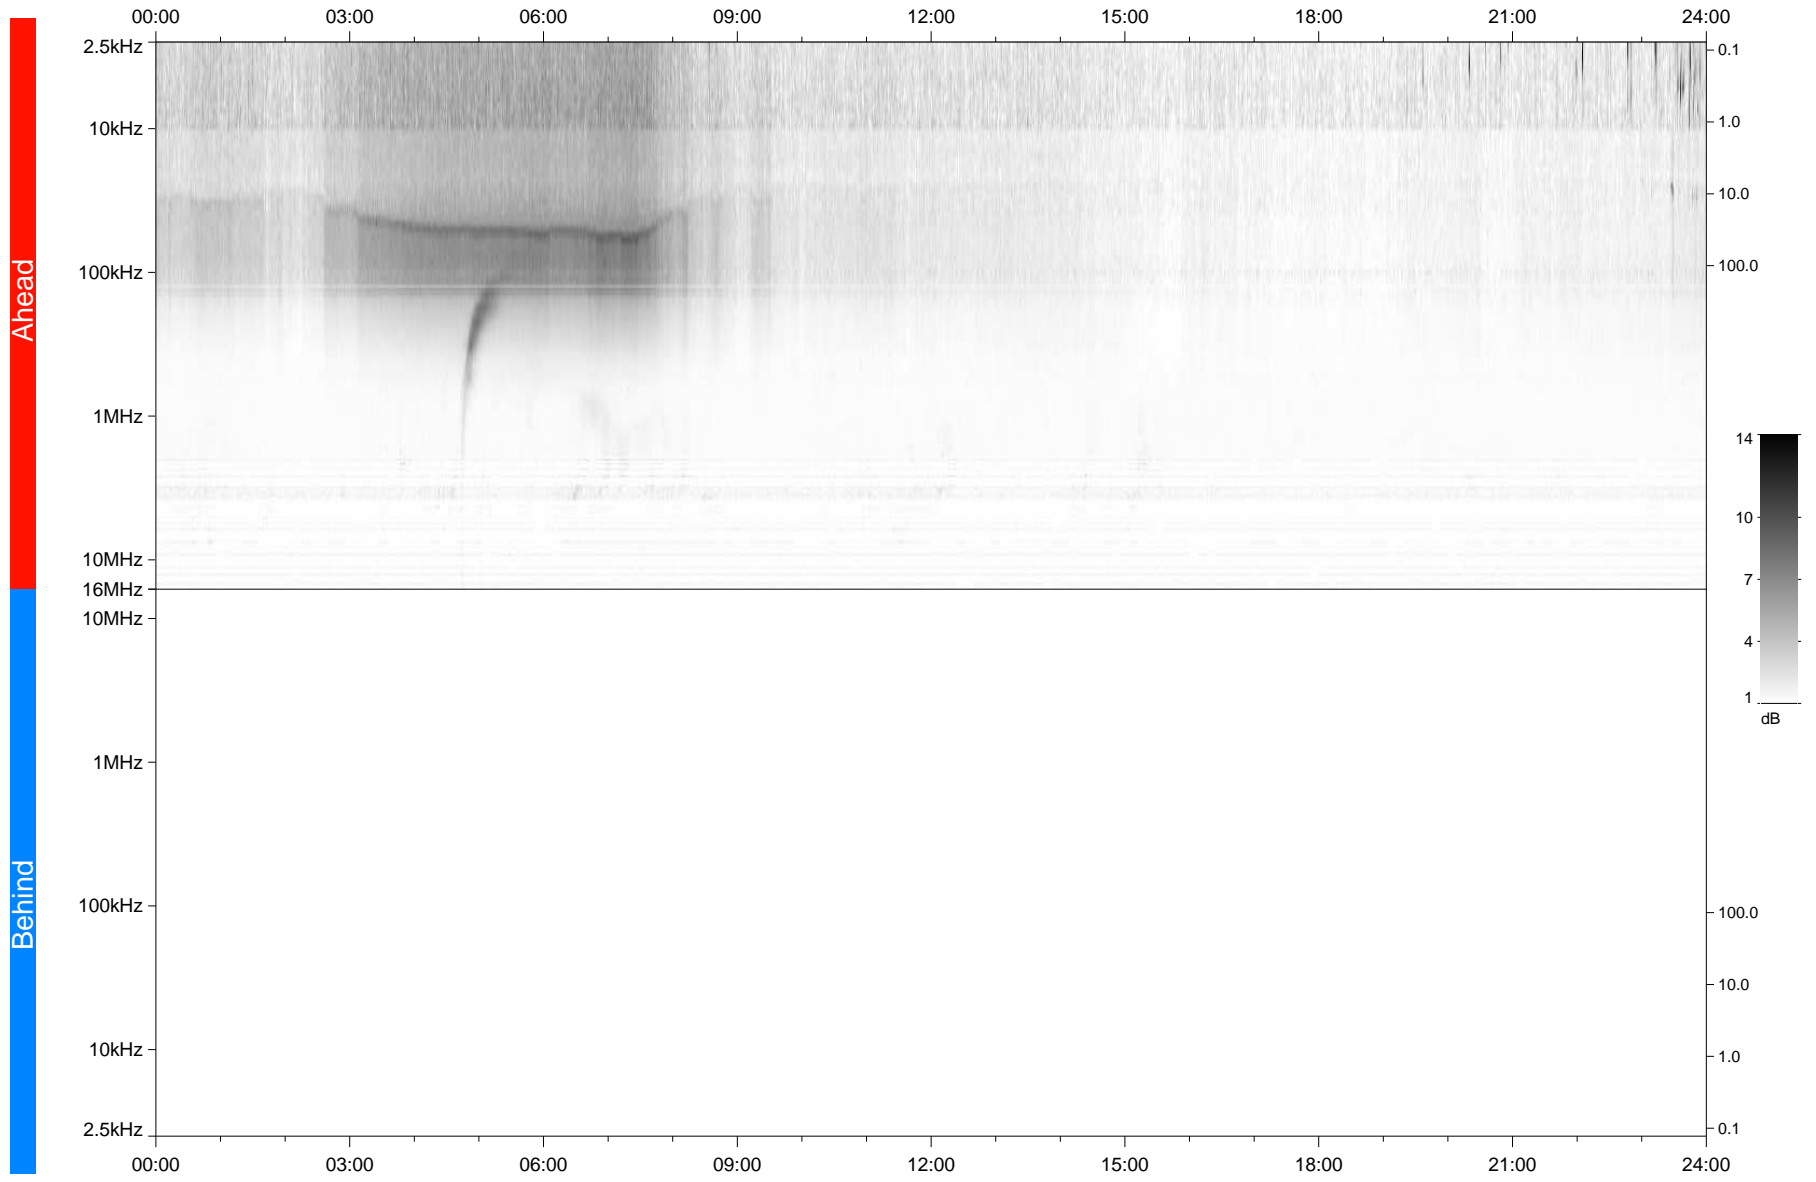

# STEREO/WAVES Daily Summary - 02-Nov-2020 (DOY 307)

Ahead source file: swaves\_ahead\_2020\_307\_1\_06.fin  
Ahead PSE Angle: -59.2°

Behind PSE Angle: 57.8°  
Behind source file: No STEREO-B data

Time (UTC)

file: stereo\_swaves\_daily-summary\_gray\_20201102\_v04  
made by: space.umn.edu on macOS with TDL 8.8.2 on 2022-10-03 18:57:20, with TMLib V945 / dynspec V311