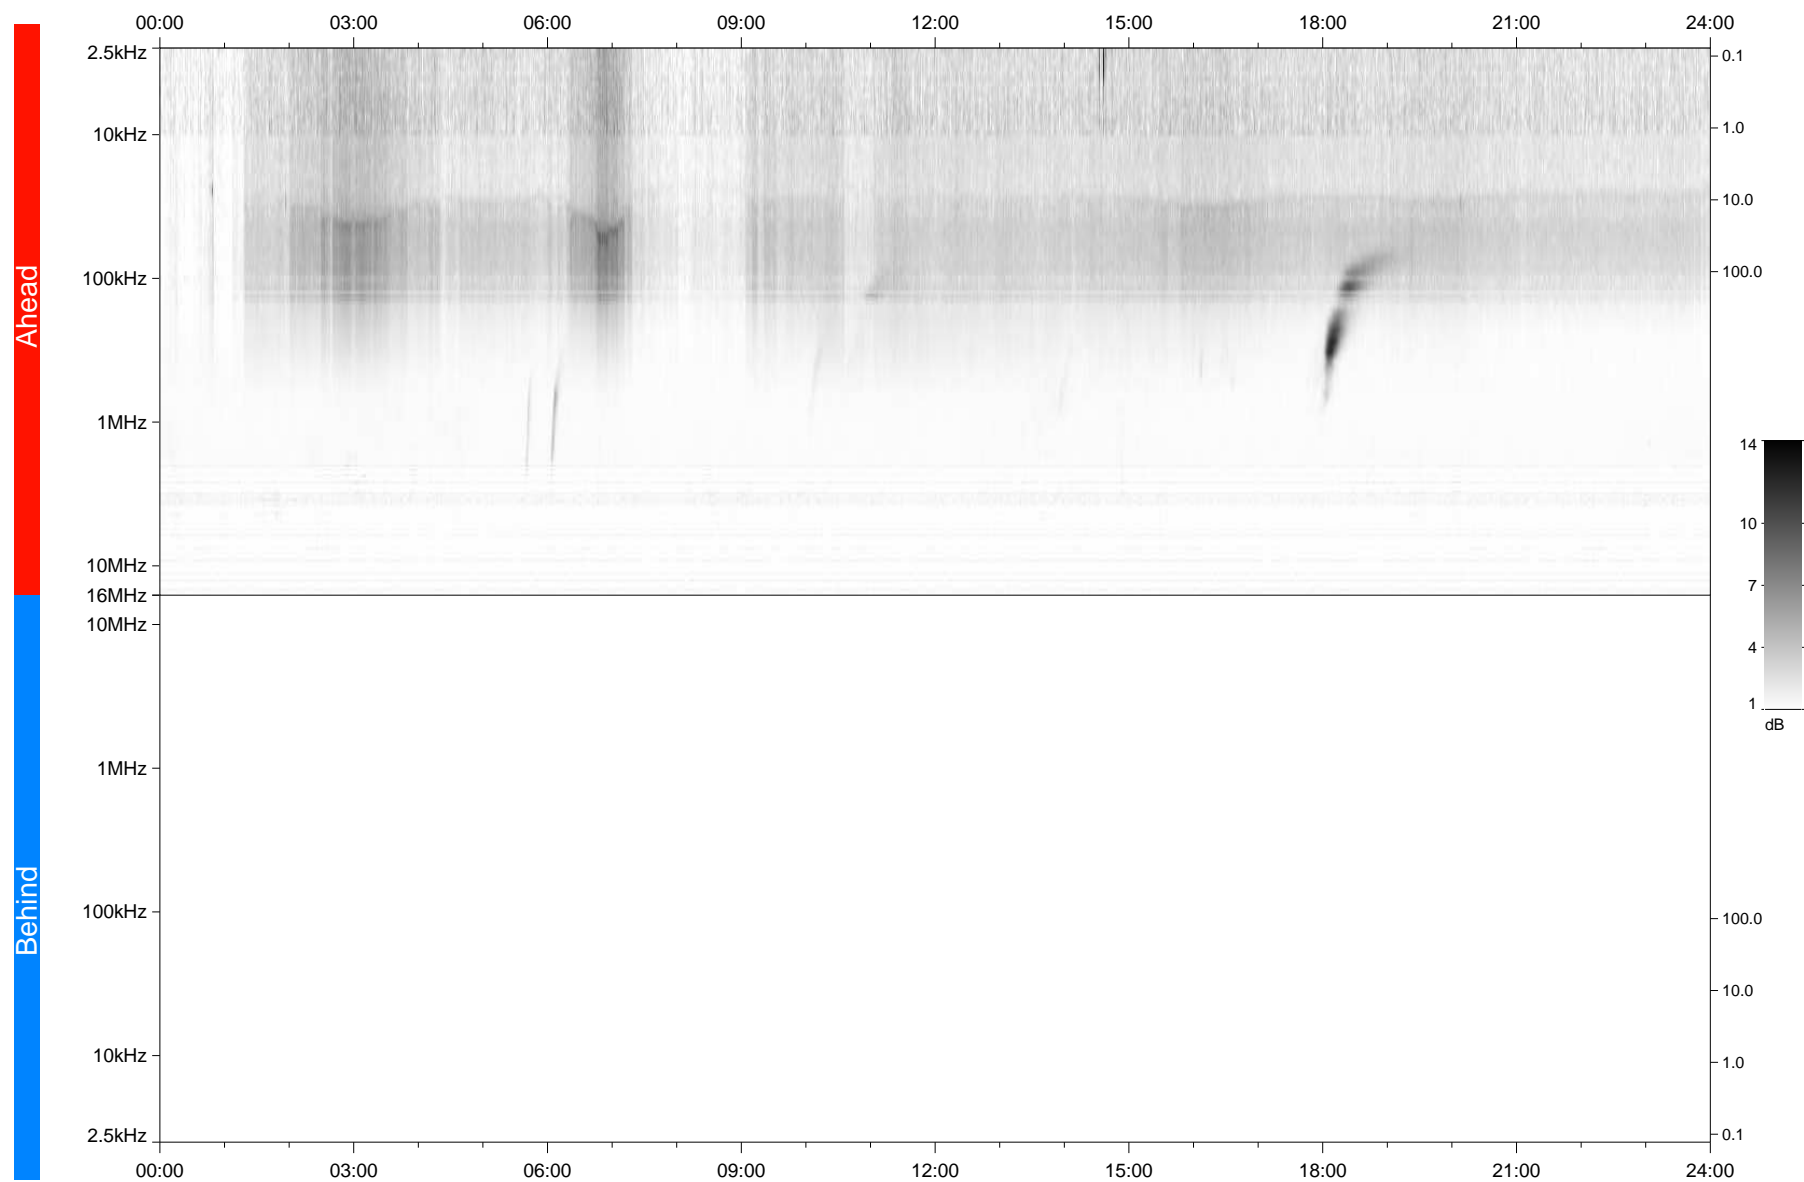

STEREO/WAVES Daily Summary - 31-Oct-2020 (DOY 305)

Ahead source file: swaves_ahead_2020_305_1_05.fin
Ahead PSE Angle: -59.3°

Behind PSE Angle: 57.8°
Behind source file: No STEREO-B data

Time (UTC)

file: stereo_swaves_daily-summary_gray_20201031_v04
made by: space.umn.edu on macOS with TDL 8.8.2 on 2022-10-03 18:54:20, with TLib V945 / dynspec V311