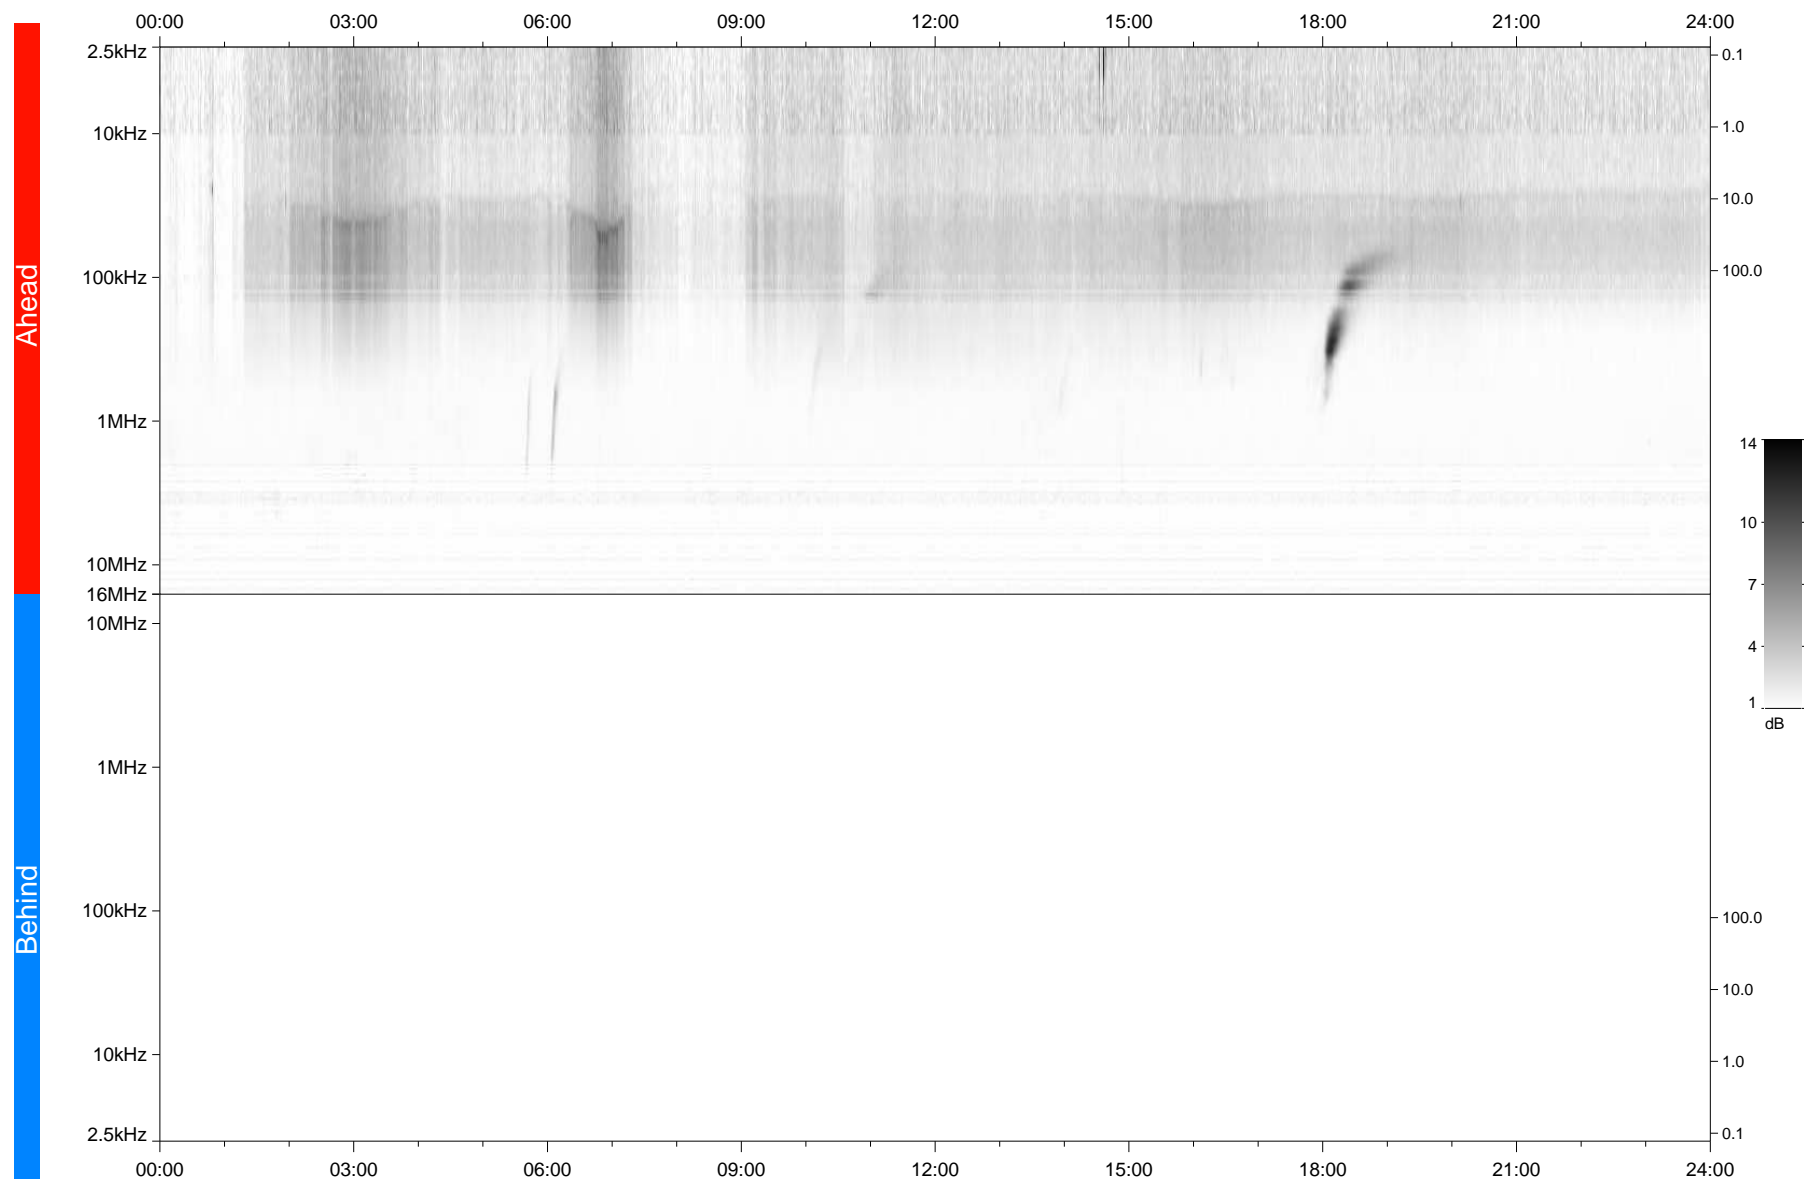

# STEREO/WAVES Daily Summary - 31-Oct-2020 (DOY 305)

Ahead source file: swaves\_ahead\_2020\_305\_1\_05.fin  
Ahead PSE Angle: -59.3°

Behind PSE Angle: 57.8°  
Behind source file: No STEREO-B data

Time (UTC)

file: stereo\_swaves\_daily-summary\_gray\_20201031\_v03  
made by: space.umn.edu on macOS with TDL 8.8.2 on 2022-09-15 17:50:45, with Tlib V945 / dynspec V311