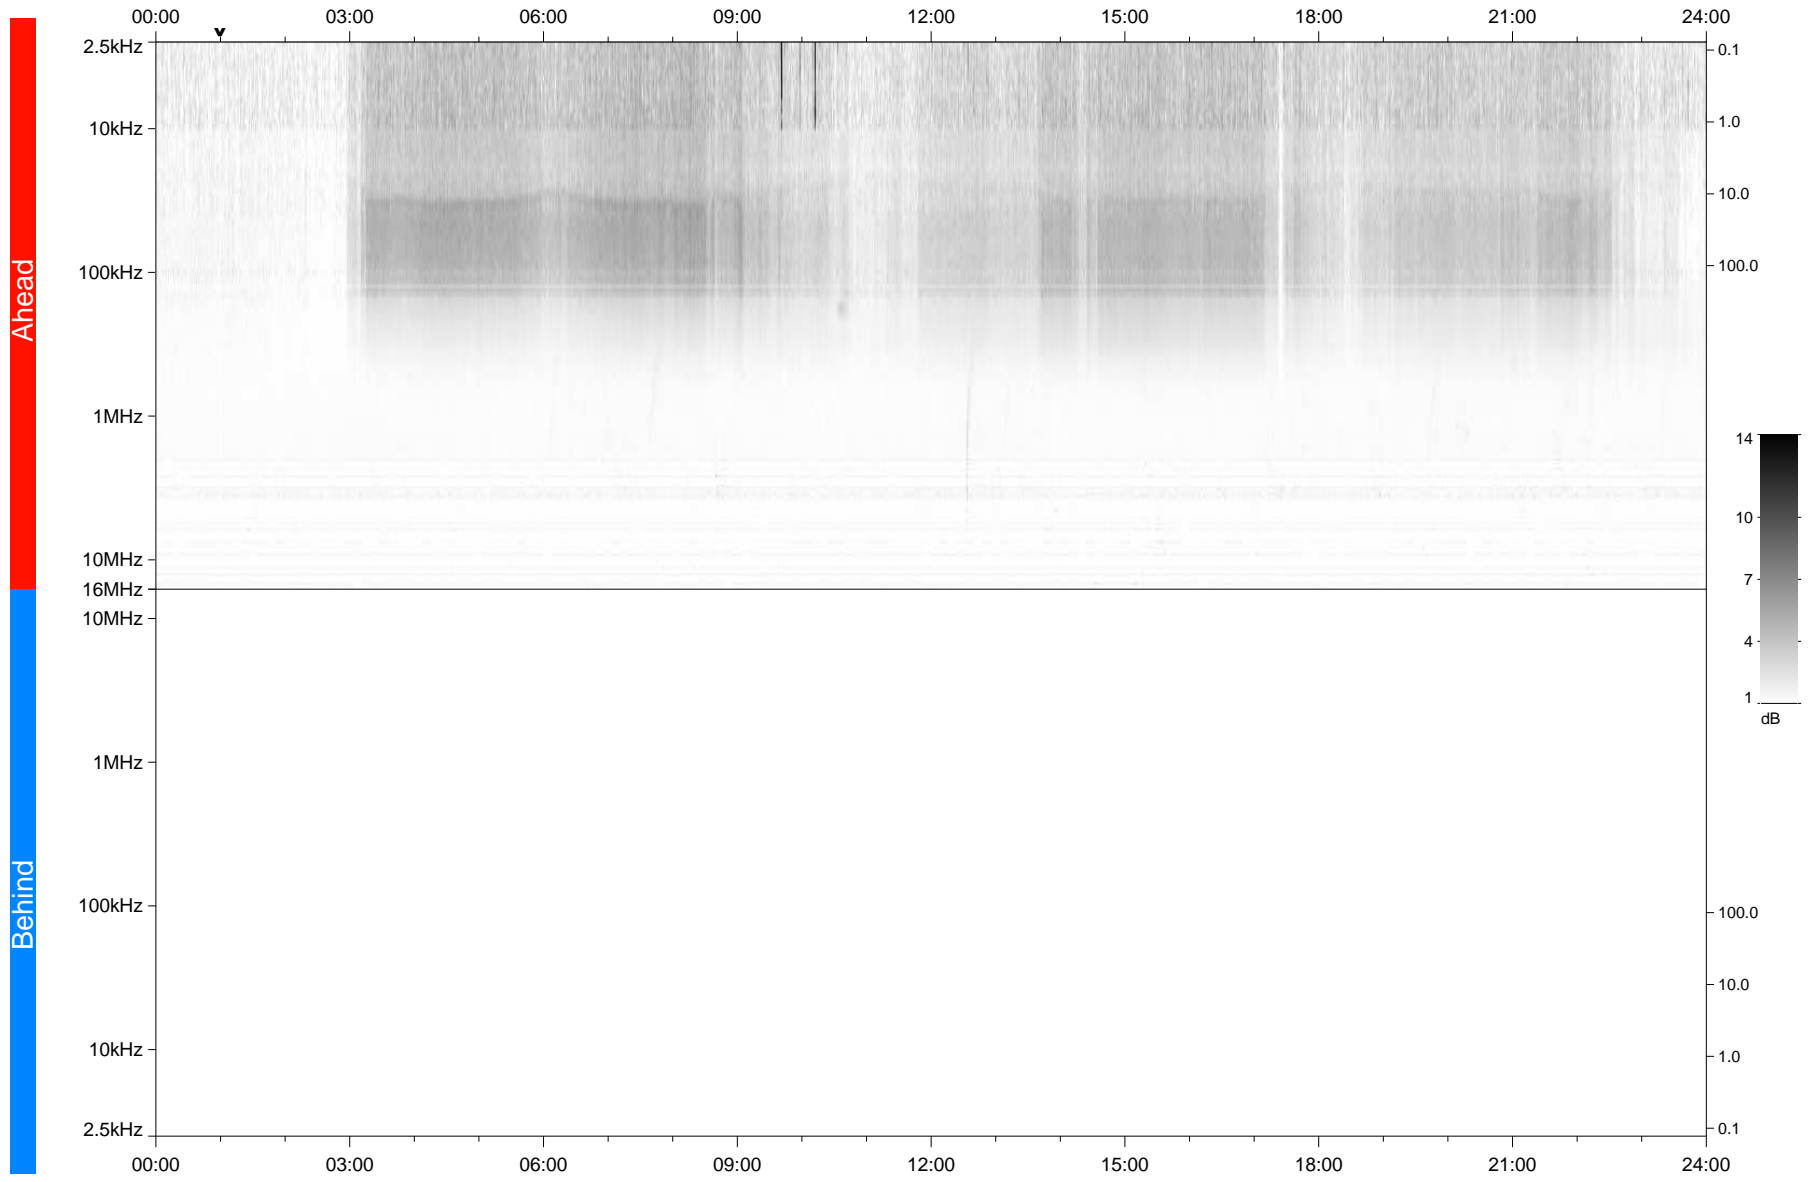

STEREO/WAVES Daily Summary - 30-Oct-2020 (DOY 304)

Ahead source file: swaves_ahead_2020_304_1_05.fin
Ahead PSE Angle: -59.3°

Behind PSE Angle: 57.8°
Behind source file: No STEREO-B data

Time (UTC)

file: stereo_swaves_daily-summary_gray_20201030_v04
made by: space.umn.edu on macOS with TDL 8.8.2 on 2022-10-03 18:52:50, with TLib V945 / dynspec V311