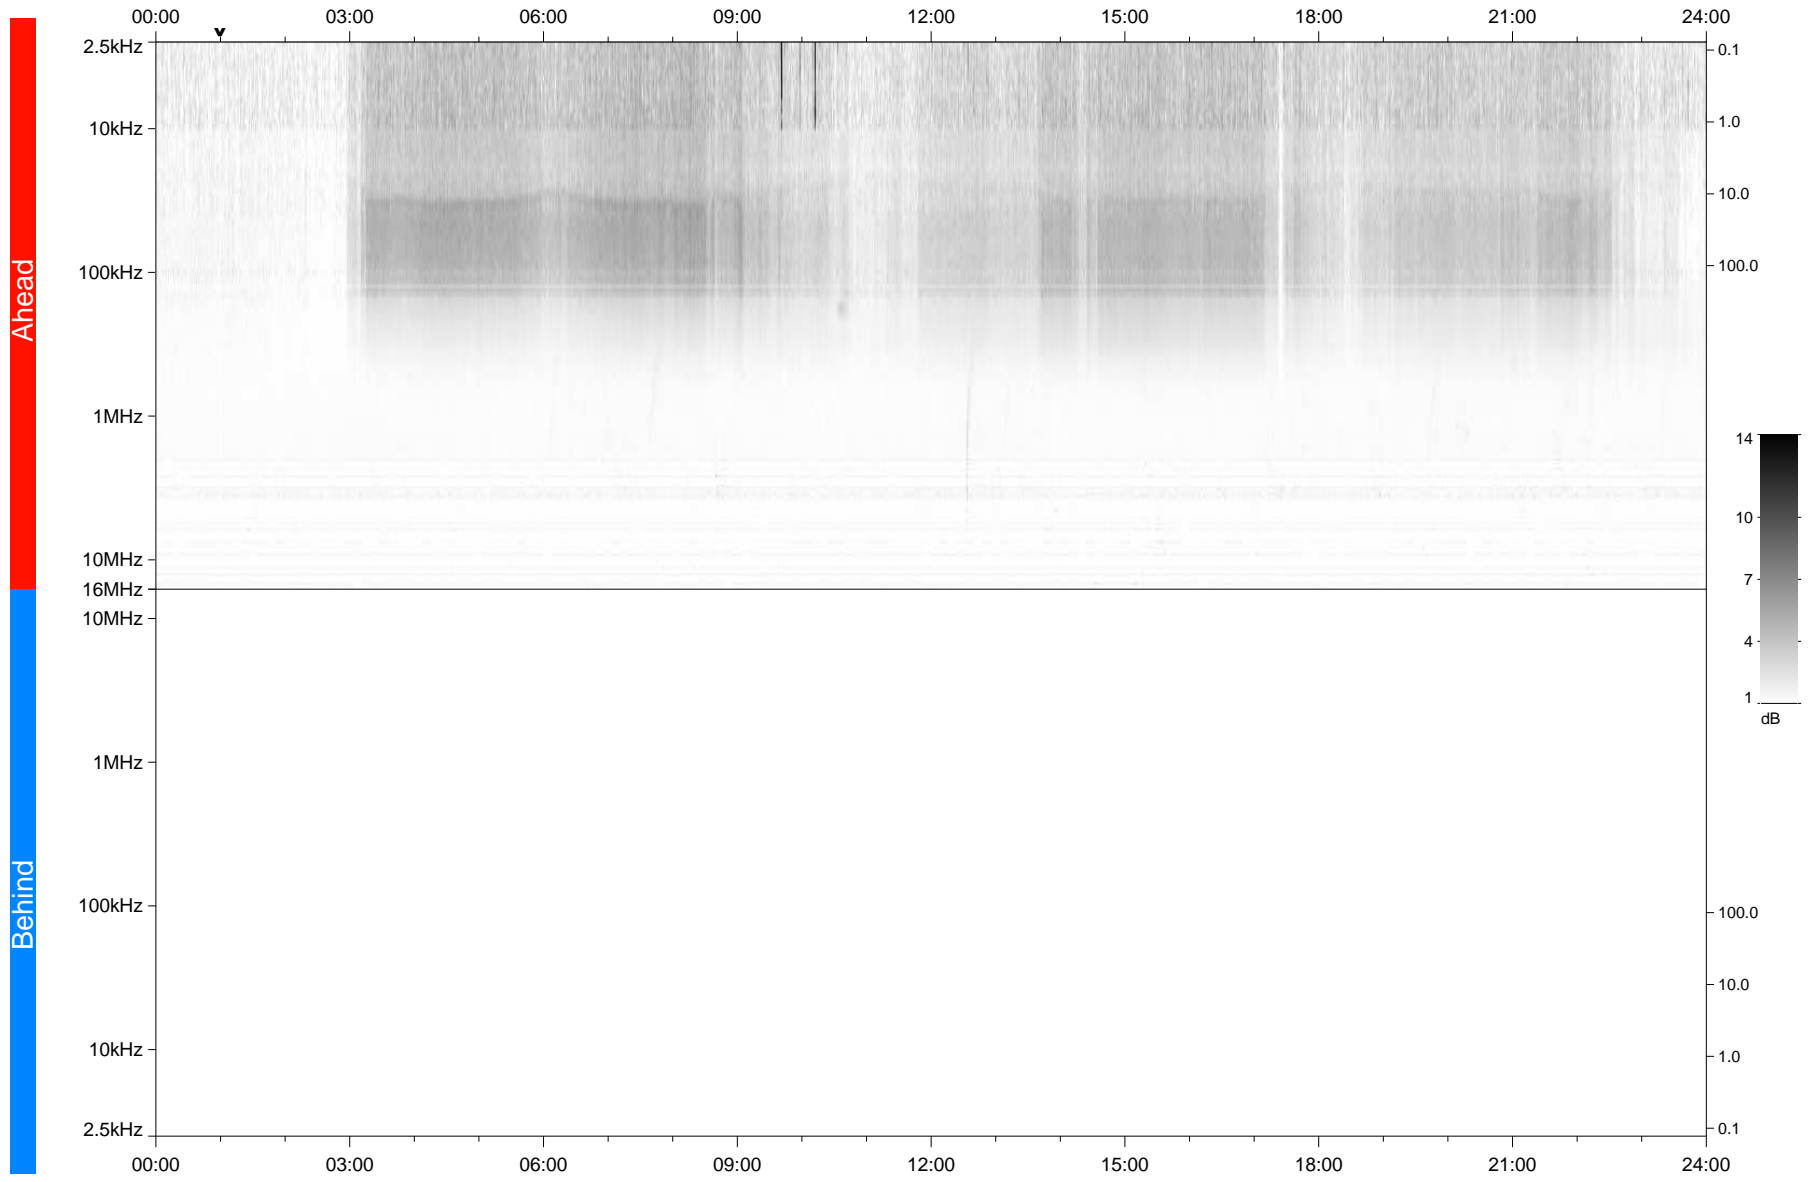

STEREO/WAVES Daily Summary - 30-Oct-2020 (DOY 304)

Ahead source file: swaves_ahead_2020_304_1_05.fin
Ahead PSE Angle: -59.3°

Behind PSE Angle: 57.8°
Behind source file: No STEREO-B data

Time (UTC)

file: stereo_swaves_daily-summary_gray_20201030_v03
made by: space.umn.edu on macOS with TDL 8.8.2 on 2022-09-15 17:49:23, with TLib V945 / dynspec V311