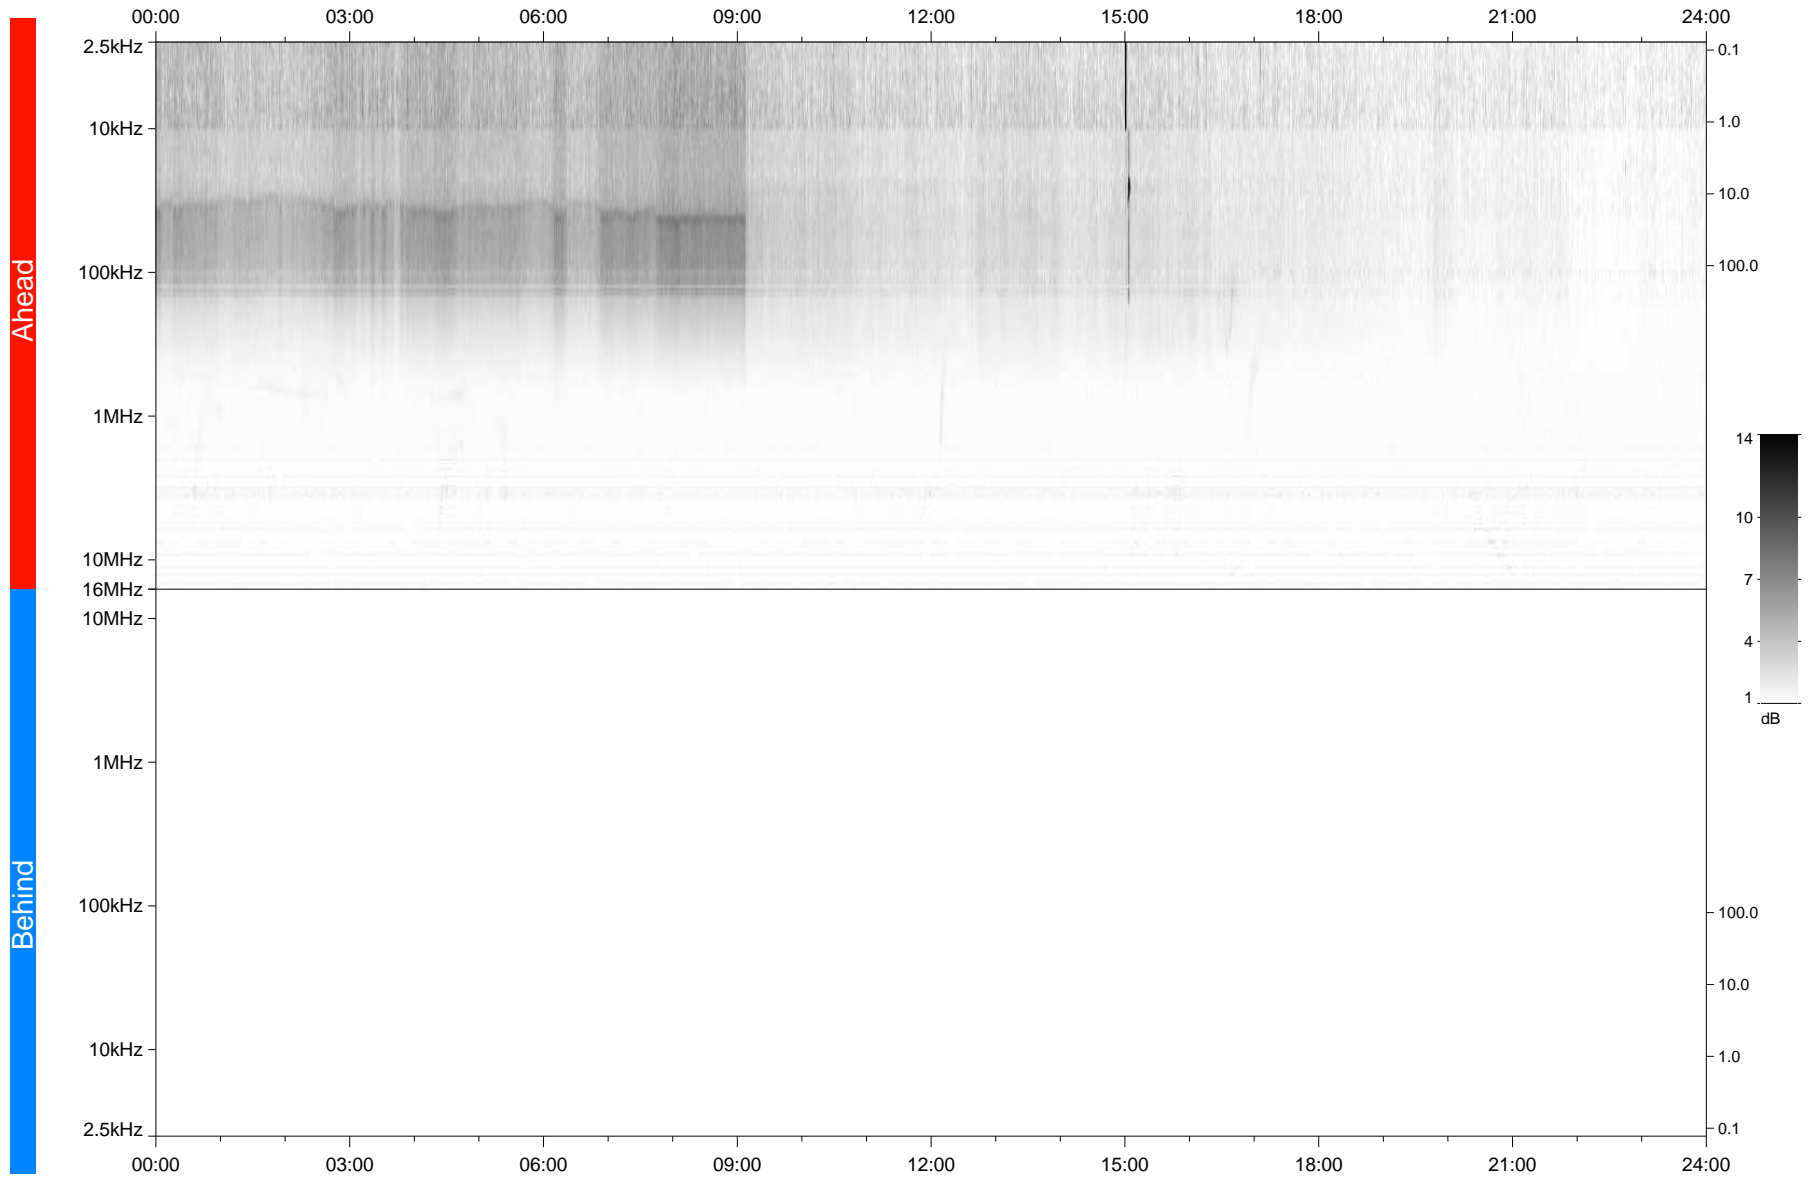

STEREO/WAVES Daily Summary - 29-Oct-2020 (DOY 303)

Ahead source file: swaves_ahead_2020_303_1_05.fin
Ahead PSE Angle: -59.4°

Behind PSE Angle: 57.8°
Behind source file: No STEREO-B data

Time (UTC)

file: stereo_swaves_daily-summary_gray_20201029_v03
made by: space.umn.edu on macOS with TDL 8.8.2 on 2022-09-15 17:48:00, with TLib V945 / dynspec V311