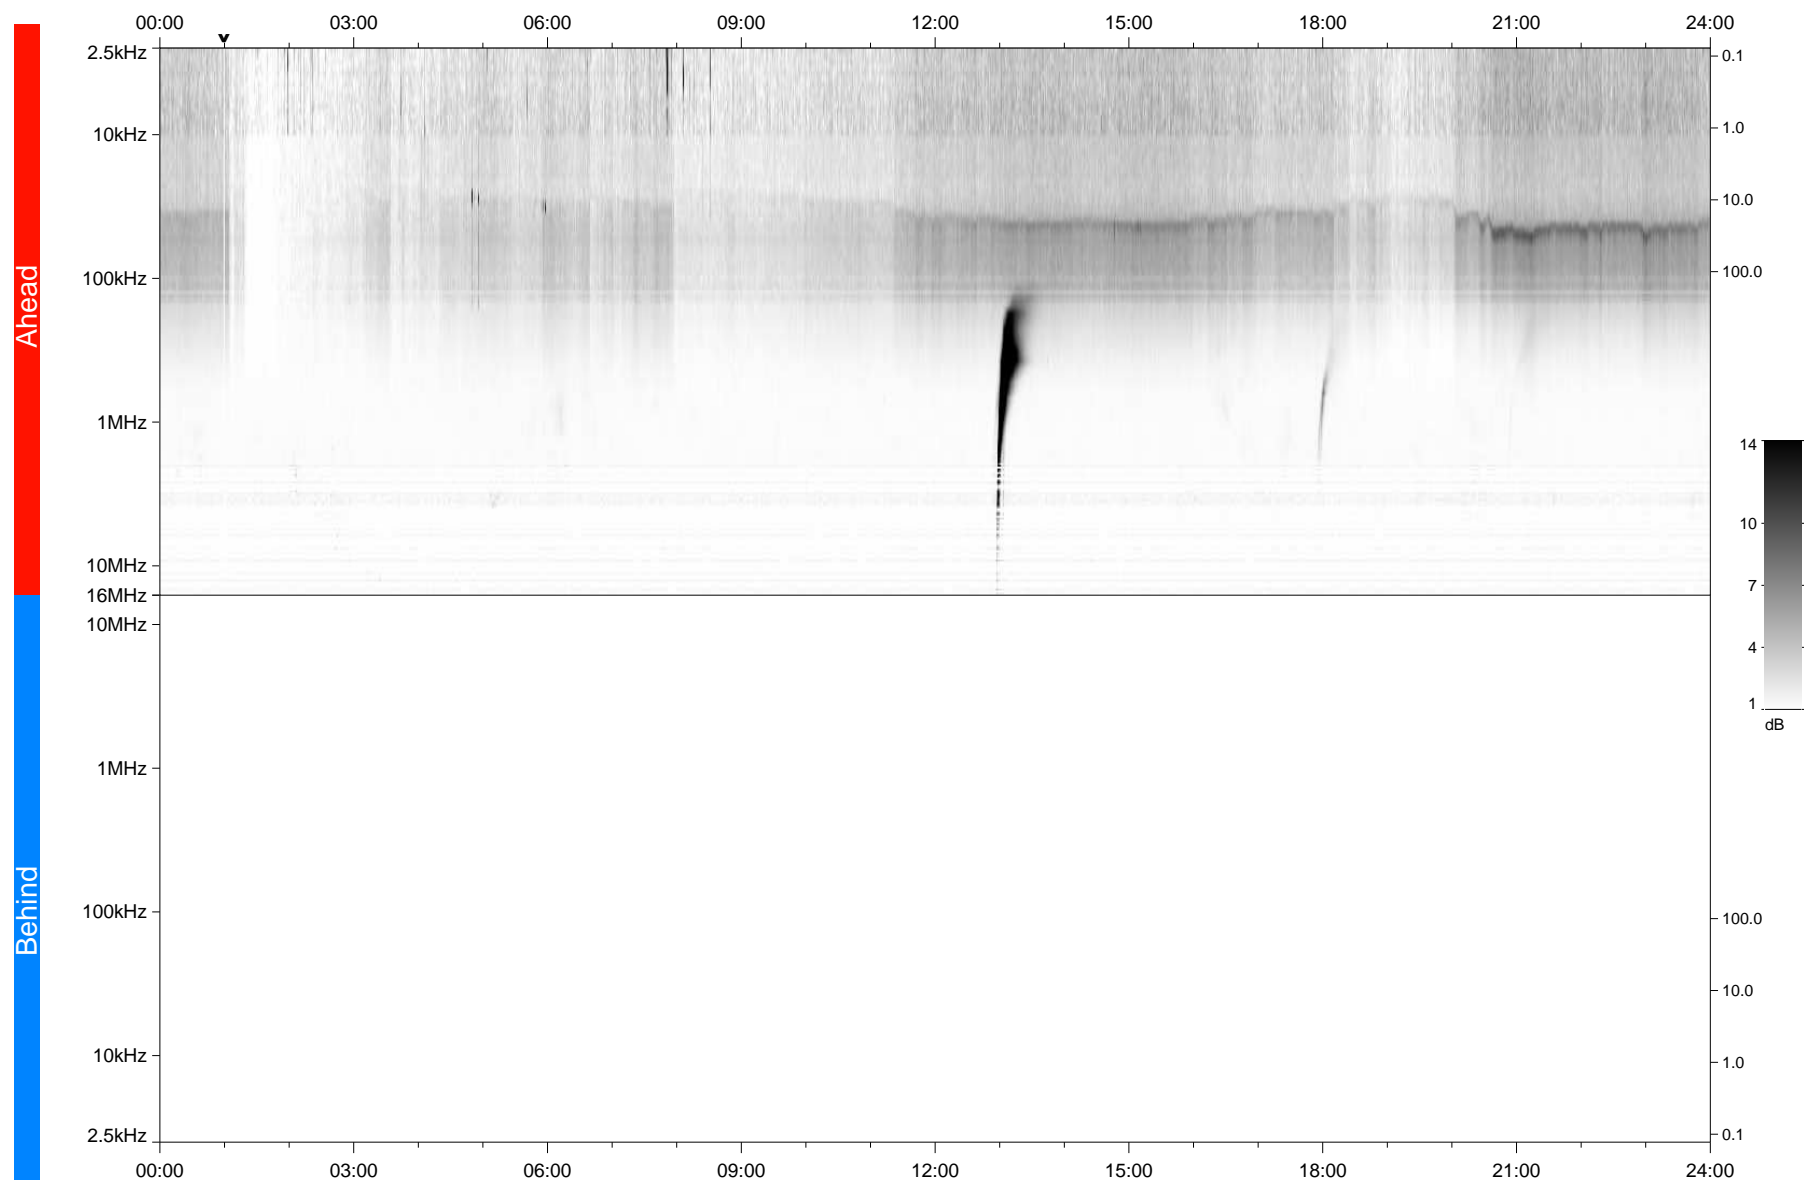

STEREO/WAVES Daily Summary - 28-Oct-2020 (DOY 302)

Ahead source file: swaves_ahead_2020_302_1_05.fin
Ahead PSE Angle: -59.4°

Behind PSE Angle: 57.8°
Behind source file: No STEREO-B data

Time (UTC)

file: stereo_swaves_daily-summary_gray_20201028_v04
made by: space.umn.edu on macOS with TDL 8.8.2 on 2022-10-03 18:49:49, with TLib V945 / dynspec V311