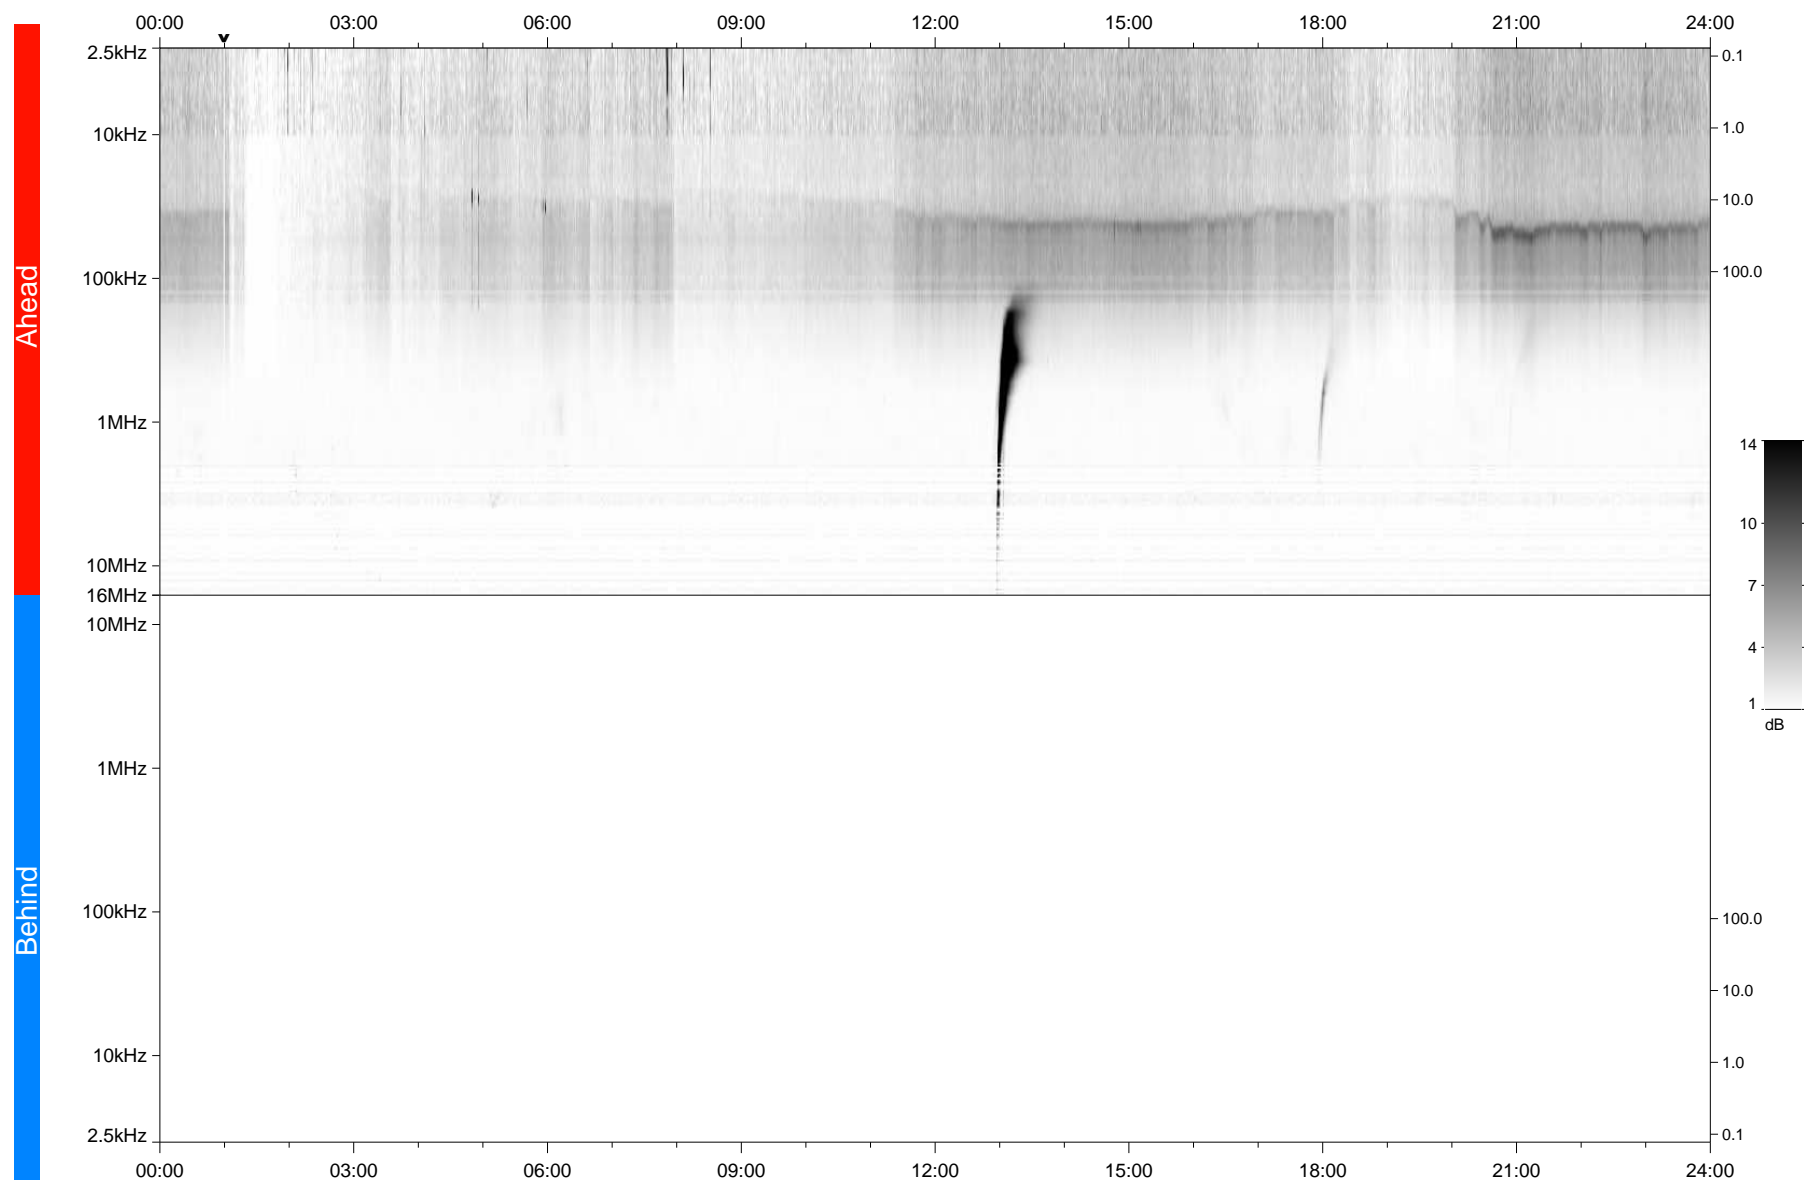

STEREO/WAVES Daily Summary - 28-Oct-2020 (DOY 302)

Ahead source file: swaves_ahead_2020_302_1_05.fin
Ahead PSE Angle: -59.4°

Behind PSE Angle: 57.8°
Behind source file: No STEREO-B data

Time (UTC)

file: stereo_swaves_daily-summary_gray_20201028_v03
made by: space.umn.edu on macOS with TDL 8.8.2 on 2022-09-15 17:46:39, with TLib V945 / dynspec V311