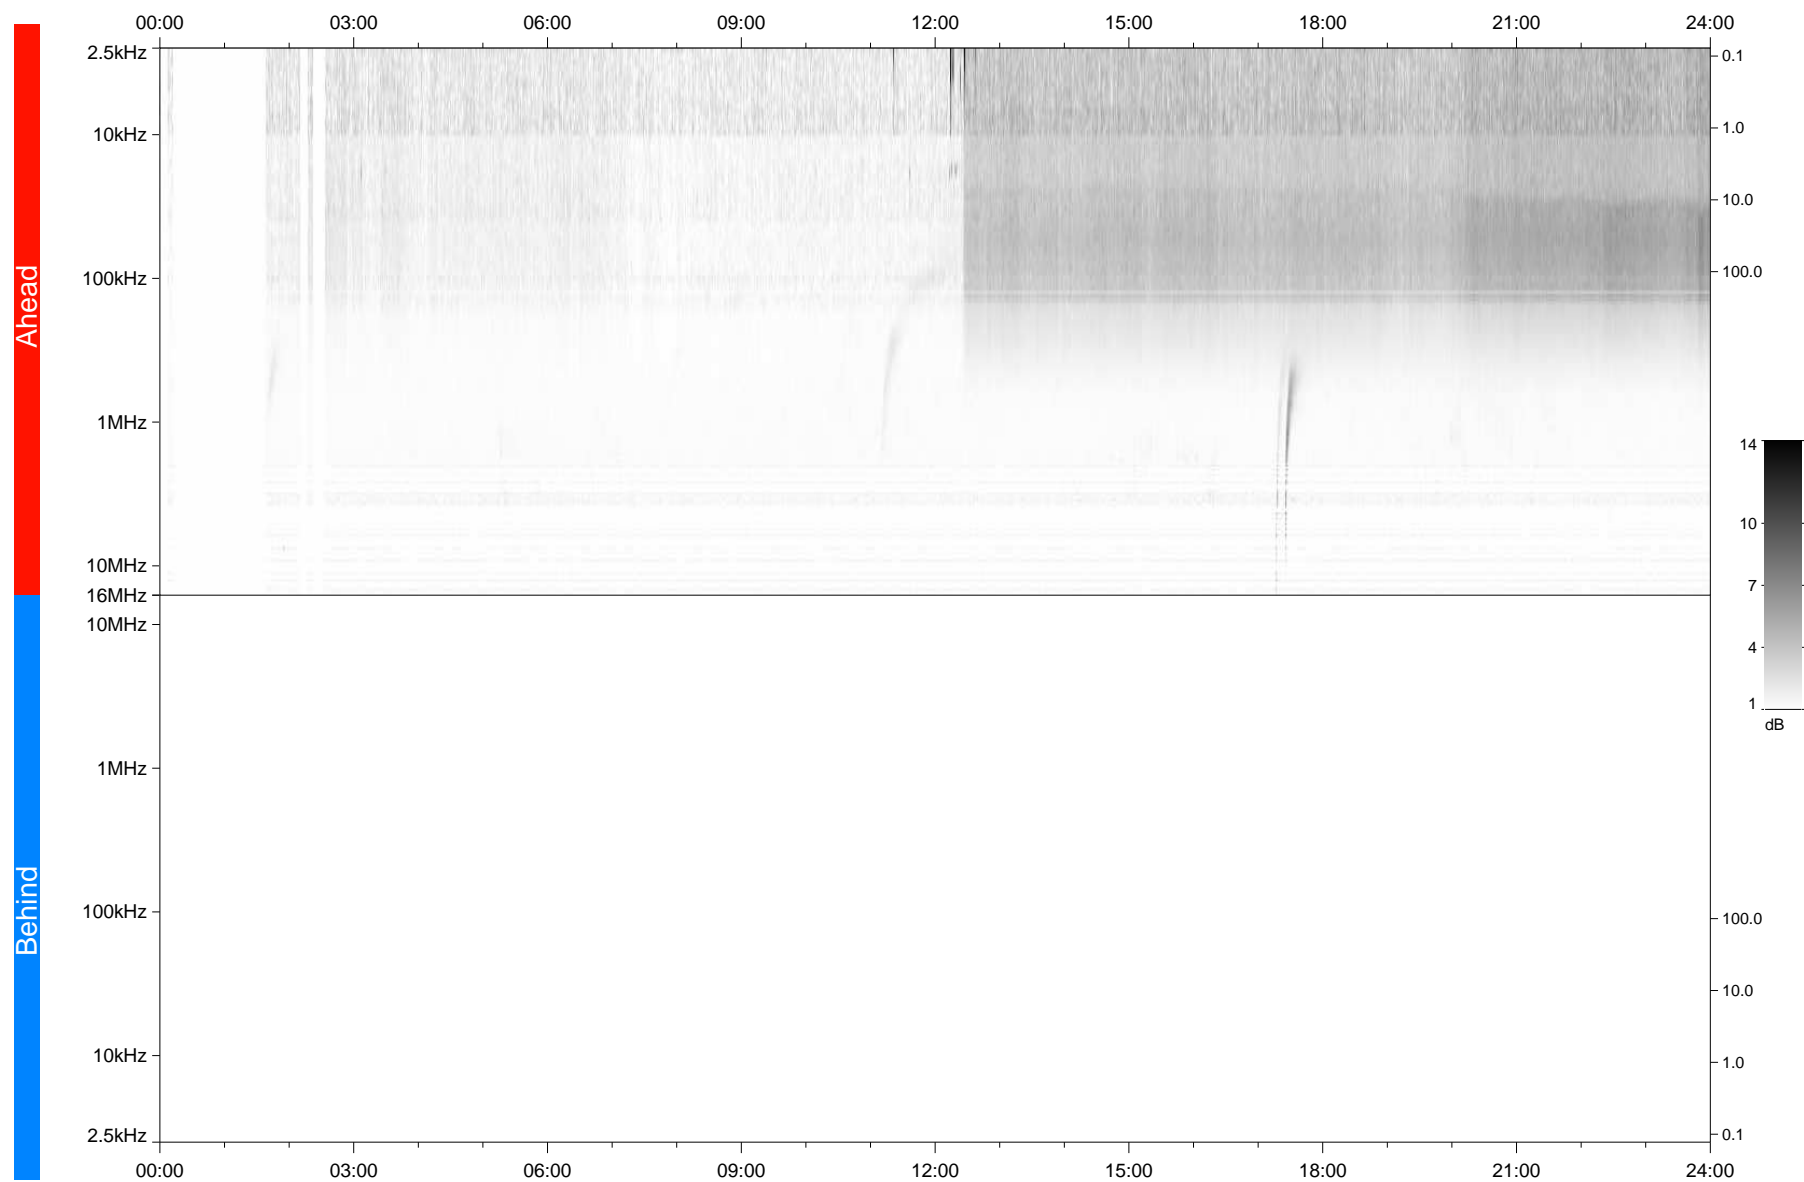

STEREO/WAVES Daily Summary - 27-Oct-2020 (DOY 301)

Ahead source file: swaves_ahead_2020_301_1_05.fin
Ahead PSE Angle: -59.5°

Behind PSE Angle: 57.8°
Behind source file: No STEREO-B data

Time (UTC)

file: stereo_swaves_daily-summary_gray_20201027_v04
made by: space.umn.edu on macOS with TDL 8.8.2 on 2022-10-03 18:48:19, with TLib V945 / dynspec V311