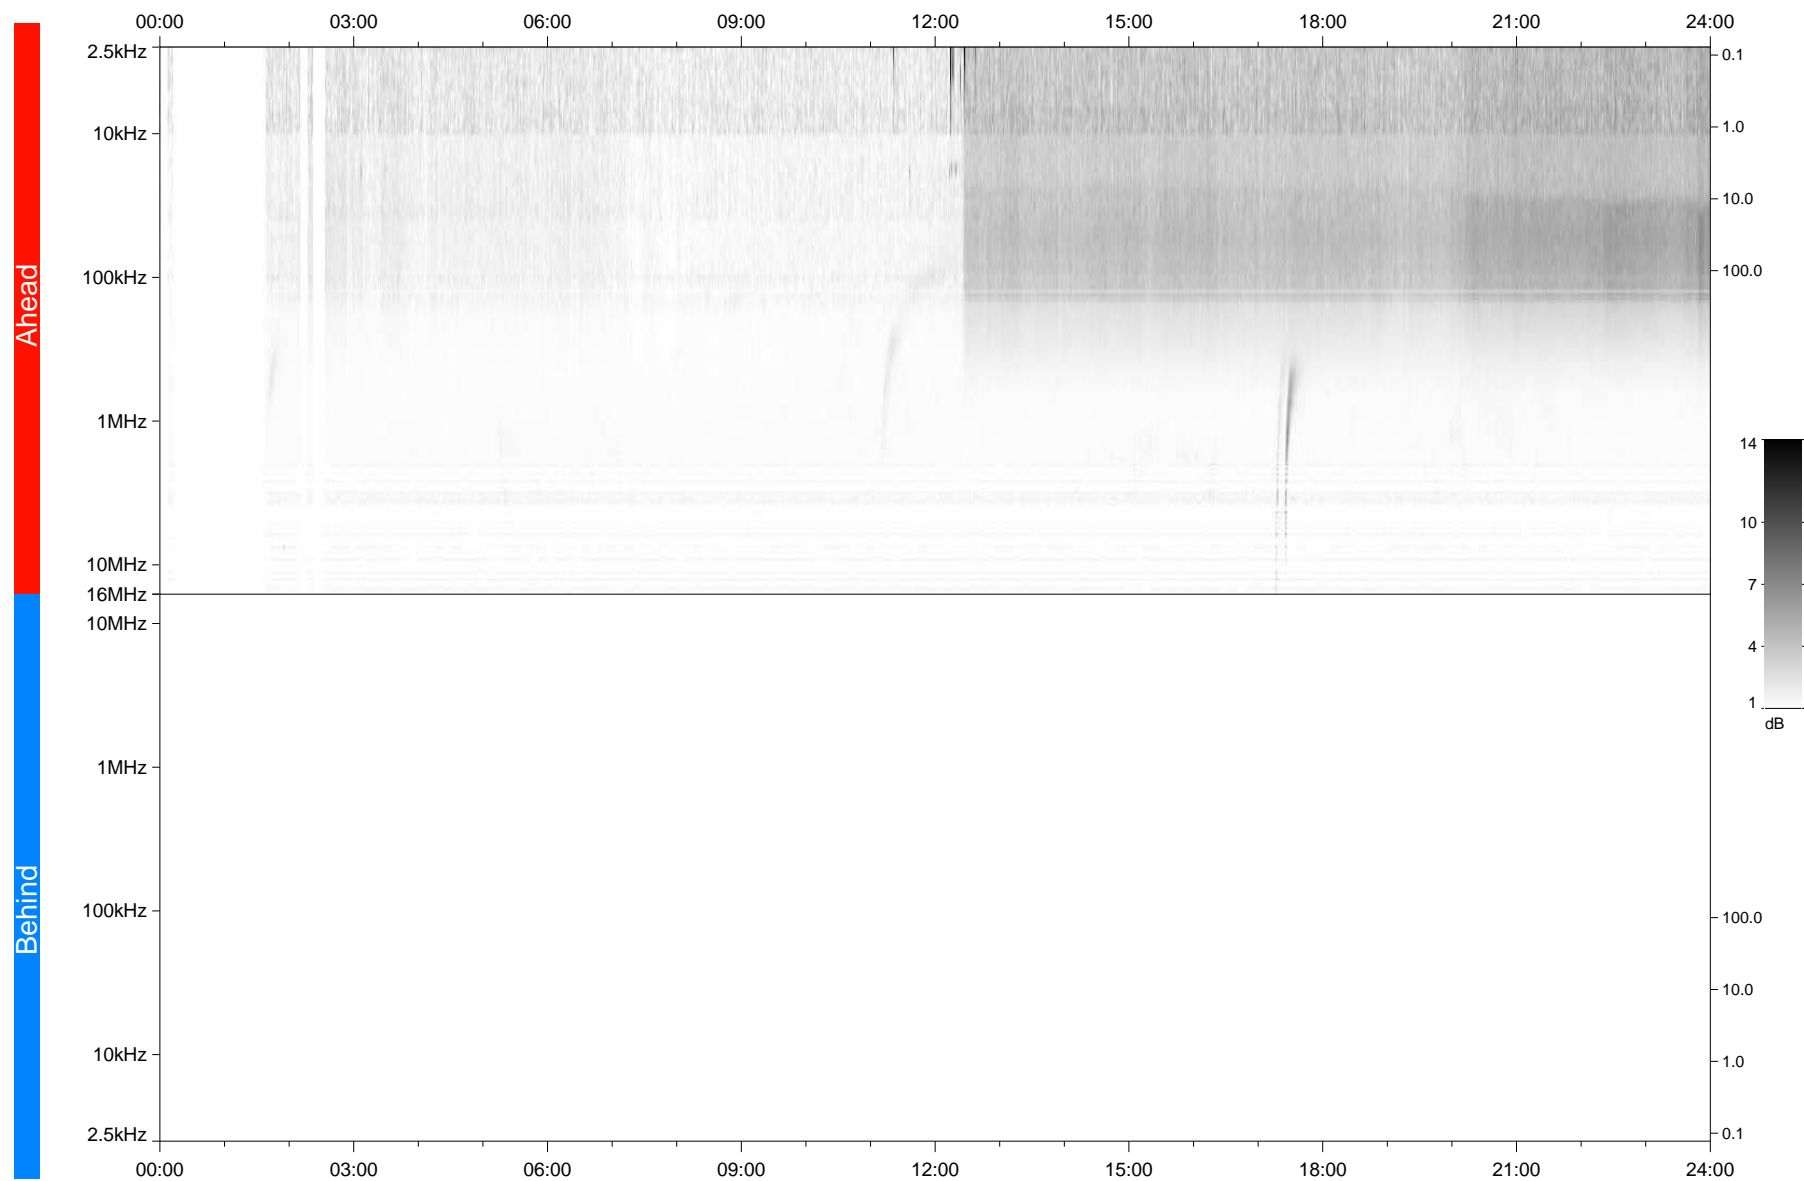

STEREO/WAVES Daily Summary - 27-Oct-2020 (DOY 301)

Ahead source file: swaves_ahead_2020_301_1_05.fin
Ahead PSE Angle: -59.5°

Behind PSE Angle: 57.8°
Behind source file: No STEREO-B data

Time (UTC)

file: stereo_swaves_daily-summary_gray_20201027_v03
made by: space.umn.edu on macOS with TDL 8.8.2 on 2022-09-15 17:45:15, with TLib V945 / dynspec V311