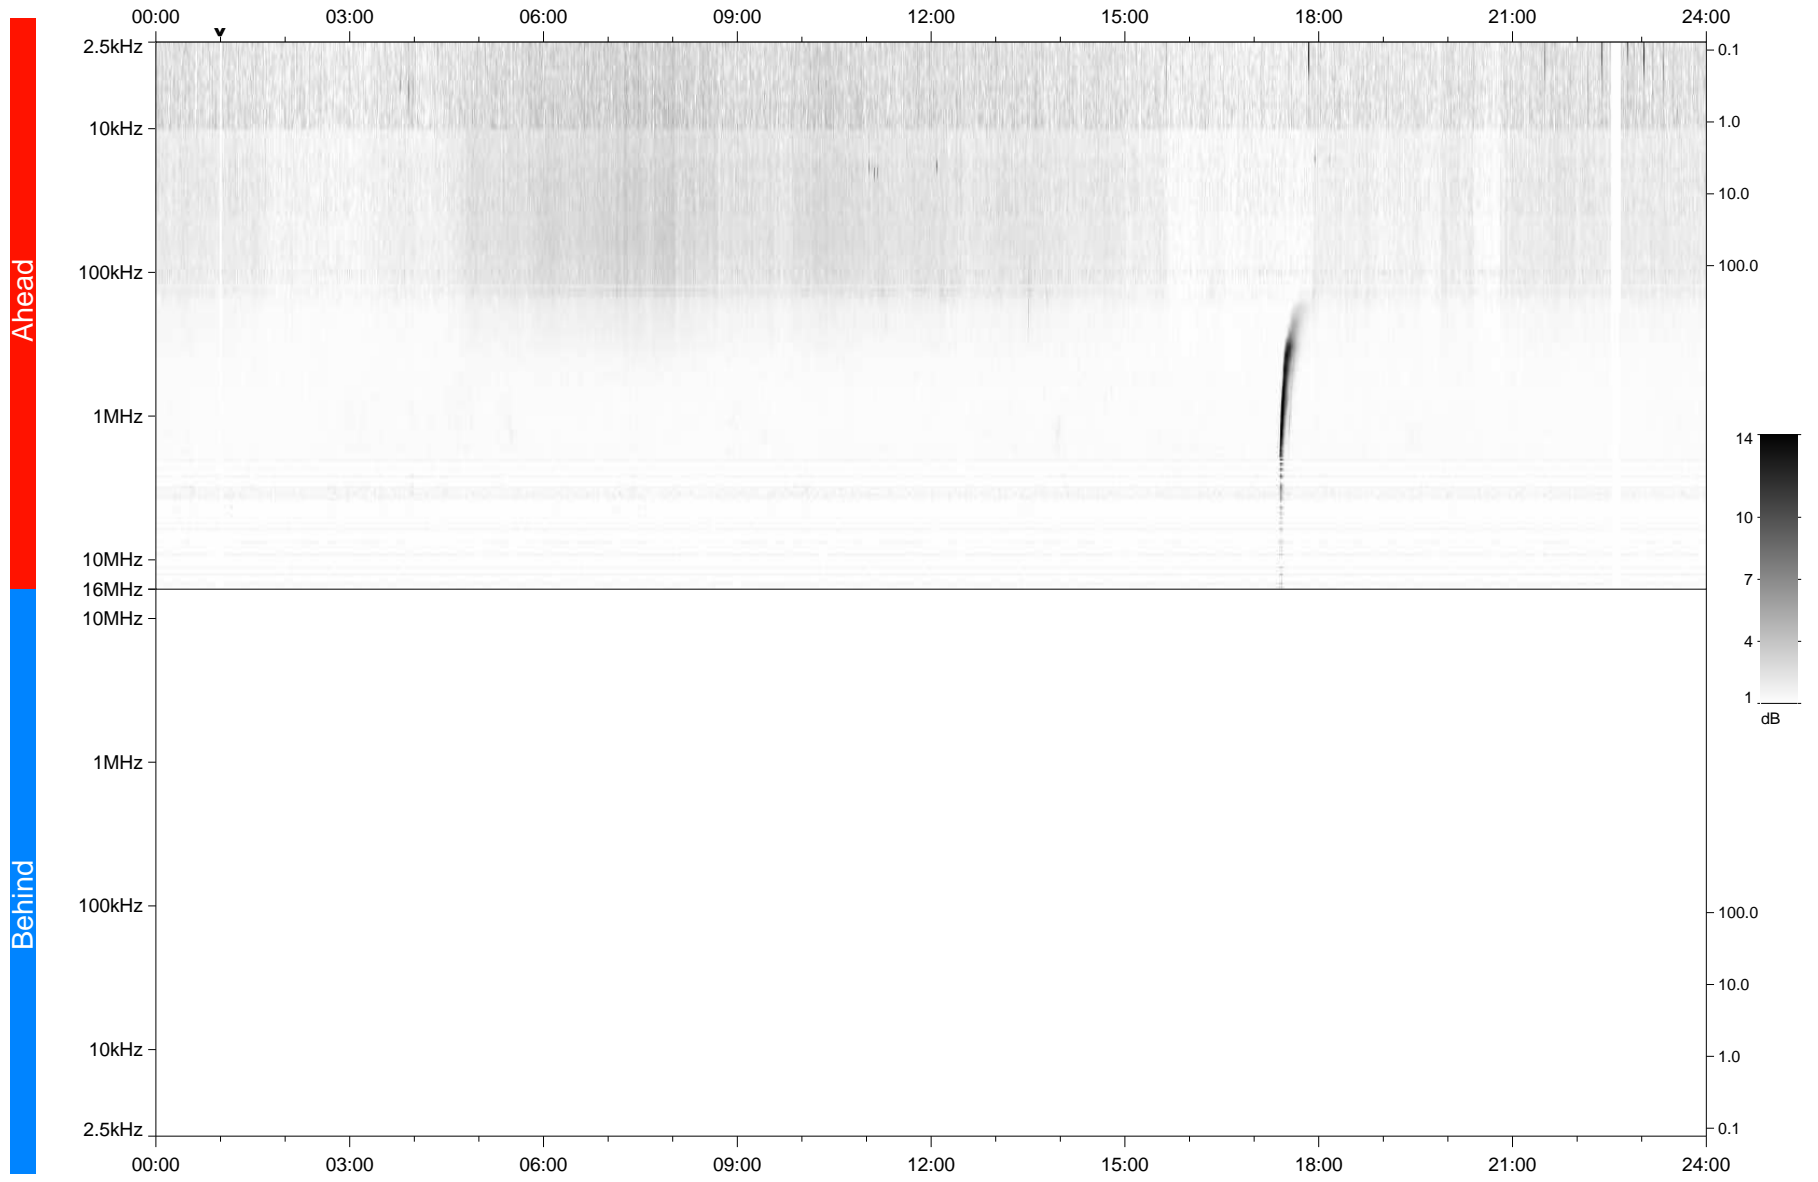

STEREO/WAVES Daily Summary - 26-Oct-2020 (DOY 300)

Ahead source file: swaves_ahead_2020_300_1_05.fin
Ahead PSE Angle: -59.6°

Behind PSE Angle: 57.8°
Behind source file: No STEREO-B data

Time (UTC)

file: stereo_swaves_daily-summary_gray_20201026_v04
made by: space.umn.edu on macOS with IDL 8.8.2 on 2022-10-03 18:46:52, with TMLib V945 / dynspec V311