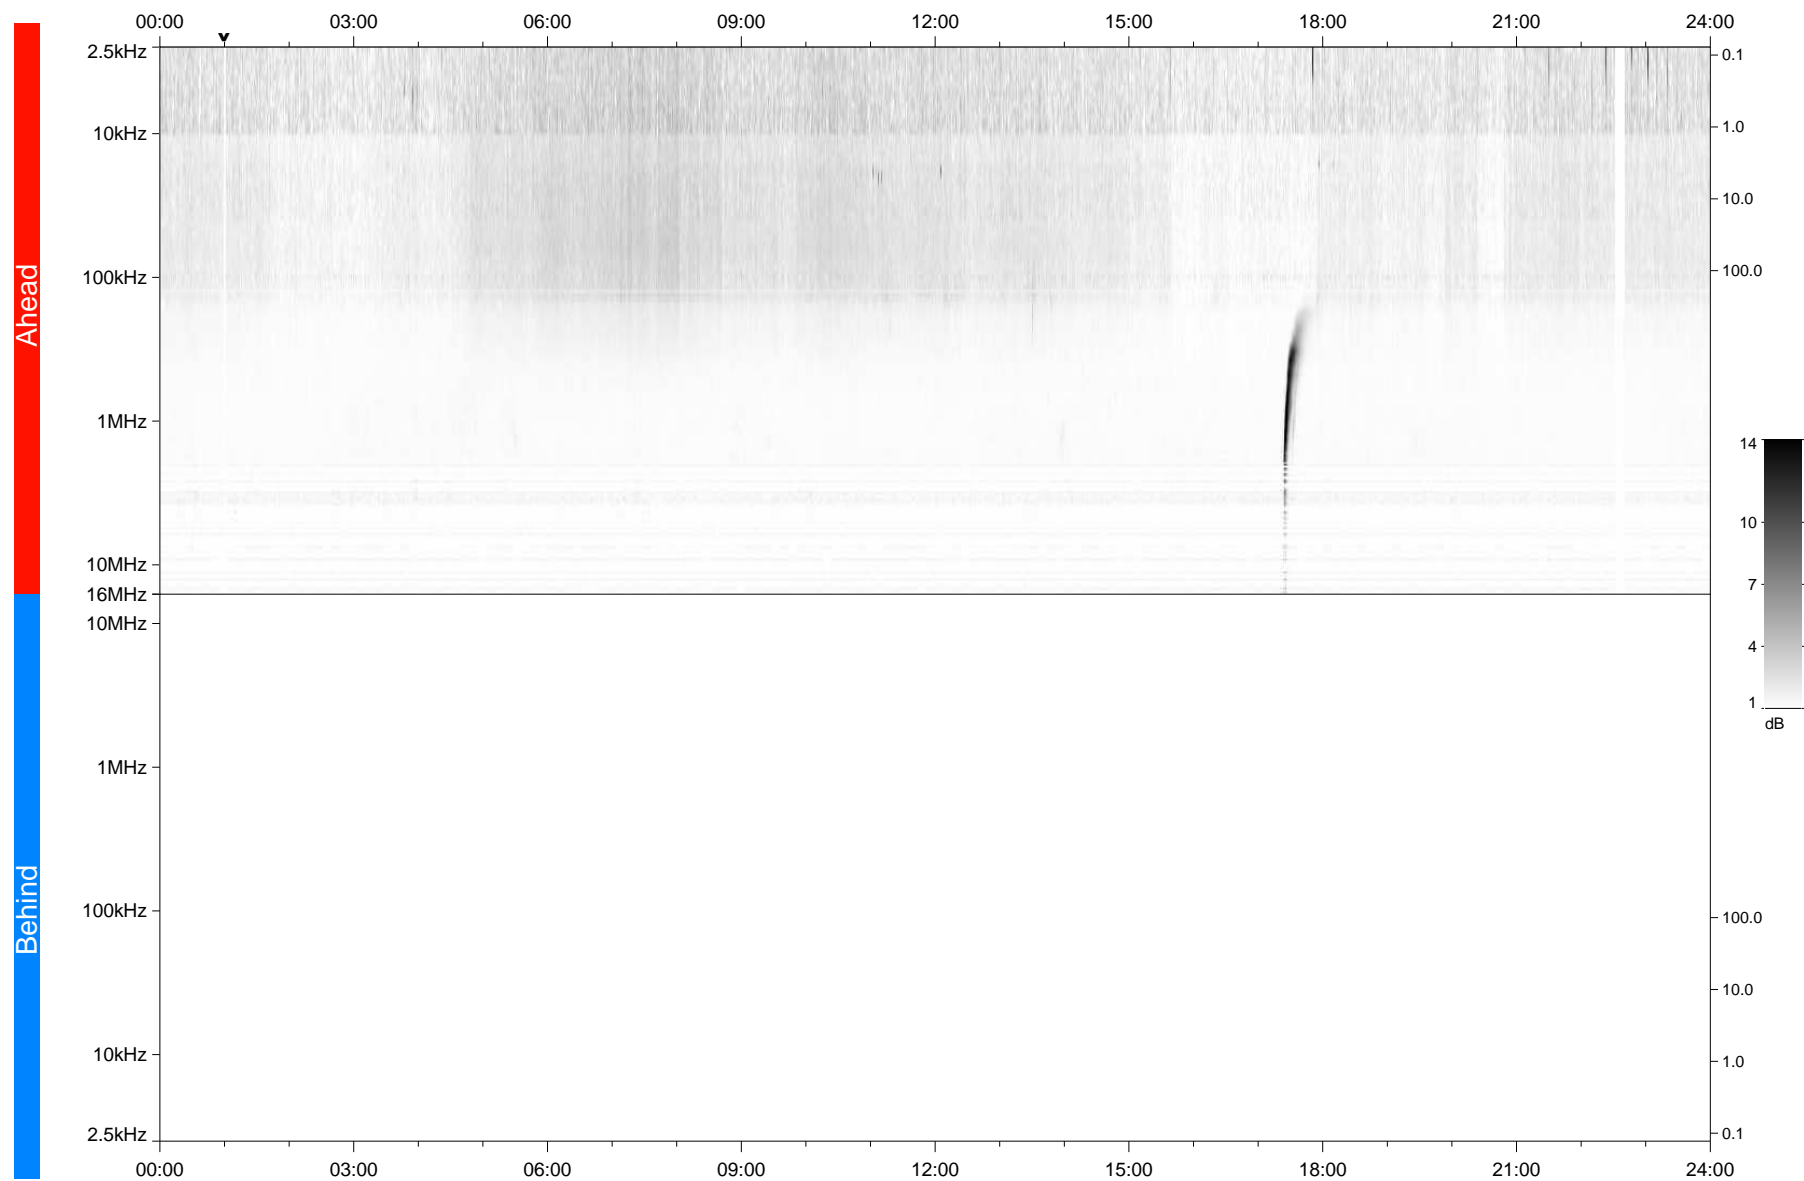

# STEREO/WAVES Daily Summary - 26-Oct-2020 (DOY 300)

Ahead source file: swaves\_ahead\_2020\_300\_1\_05.fin  
Ahead PSE Angle: -59.6°

Behind PSE Angle: 57.8°  
Behind source file: No STEREO-B data

Time (UTC)

file: stereo\_swaves\_daily-summary\_gray\_20201026\_v03  
made by: space.umn.edu on macOS with TDL 8.8.2 on 2022-09-15 17:43:57, with TLib V945 / dynspec V311