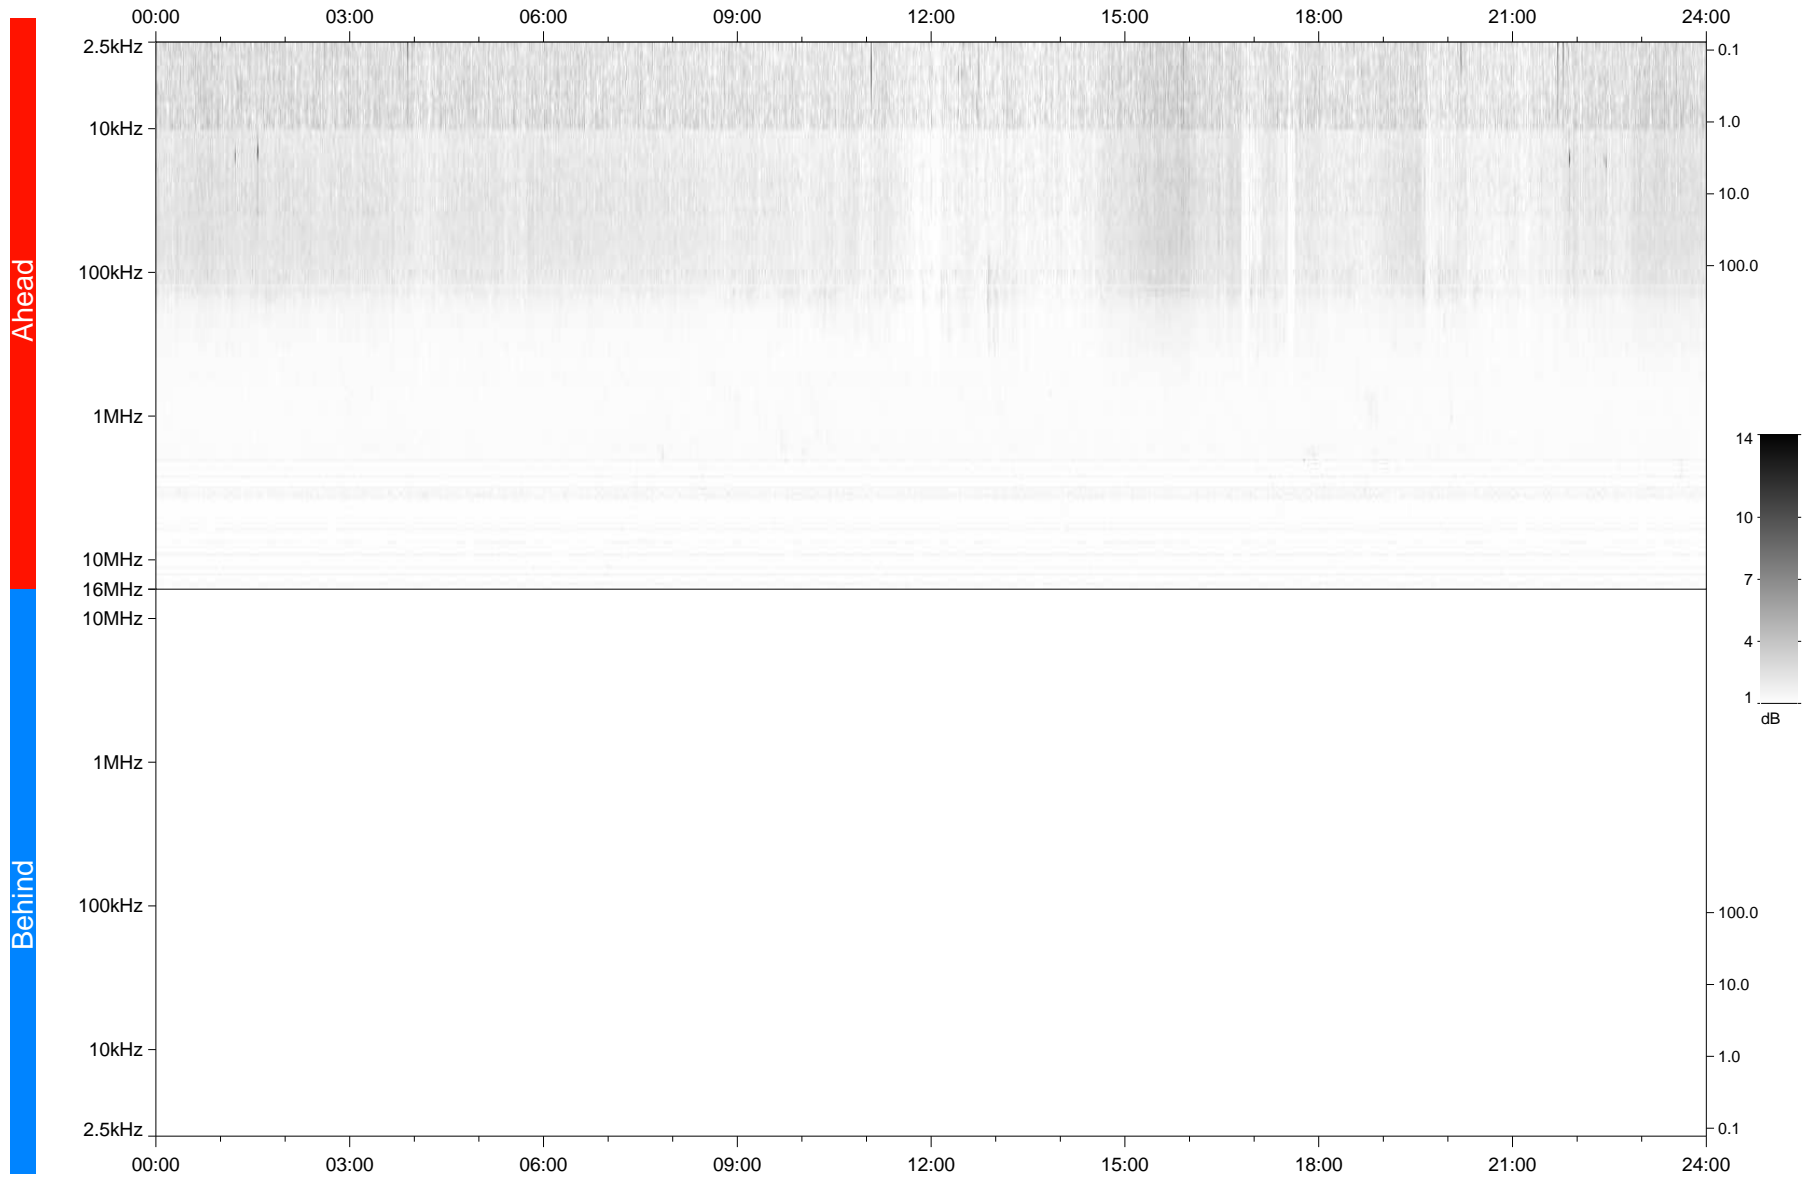

# STEREO/WAVES Daily Summary - 25-Oct-2020 (DOY 299)

Ahead source file: swaves\_ahead\_2020\_299\_1\_05.fin  
Ahead PSE Angle: -59.6°

Behind PSE Angle: 57.8°  
Behind source file: No STEREO-B data

Time (UTC)

file: stereo\_swaves\_daily-summary\_gray\_20201025\_v04  
made by: space.umn.edu on macOS with TDL 8.8.2 on 2022-10-03 18:45:23, with TLib V945 / dynspec V311