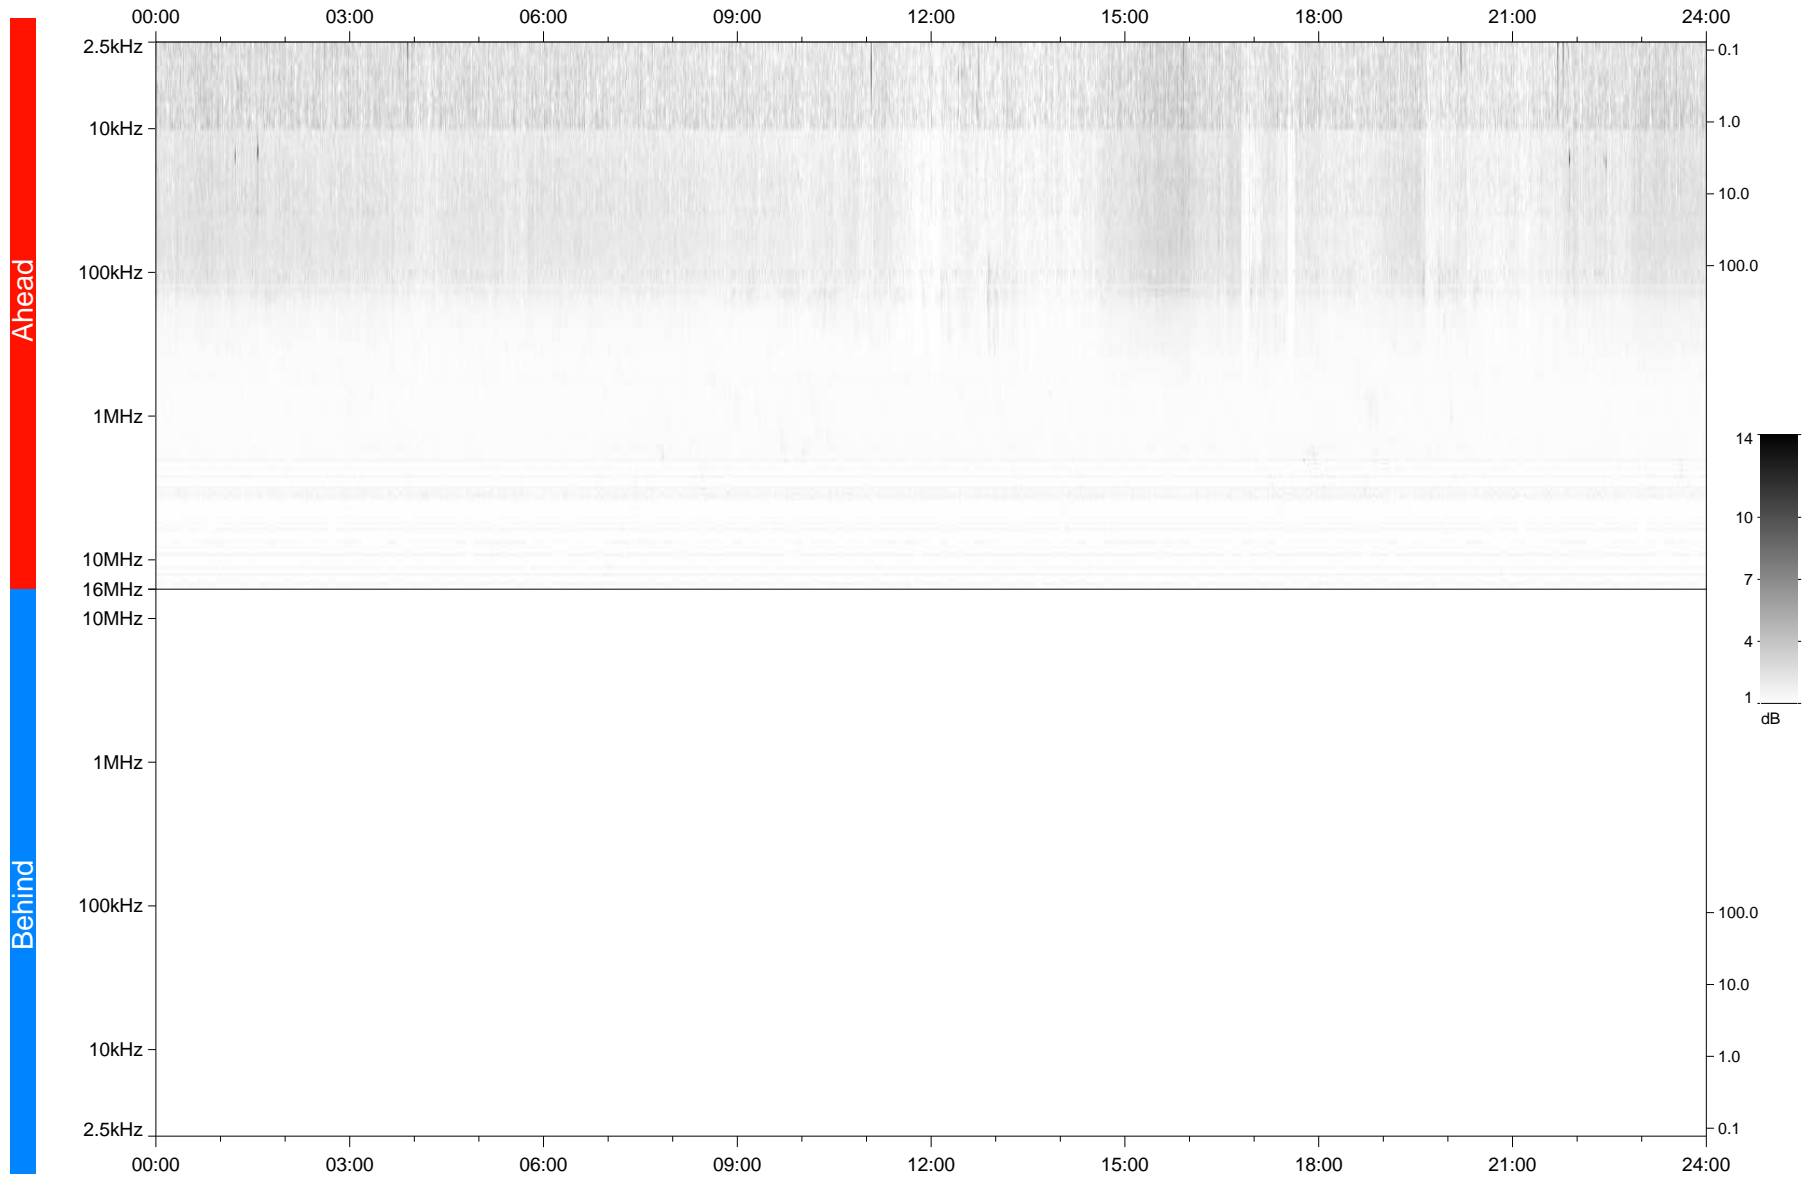

# STEREO/WAVES Daily Summary - 25-Oct-2020 (DOY 299)

Ahead source file: swaves\_ahead\_2020\_299\_1\_05.fin  
Ahead PSE Angle: -59.6°

Behind PSE Angle: 57.8°  
Behind source file: No STEREO-B data

Time (UTC)

file: stereo\_swaves\_daily-summary\_gray\_20201025\_v03  
made by: space.umn.edu on macOS with TDL 8.8.2 on 2022-09-15 17:42:36, with Tlib V945 / dynspec V311