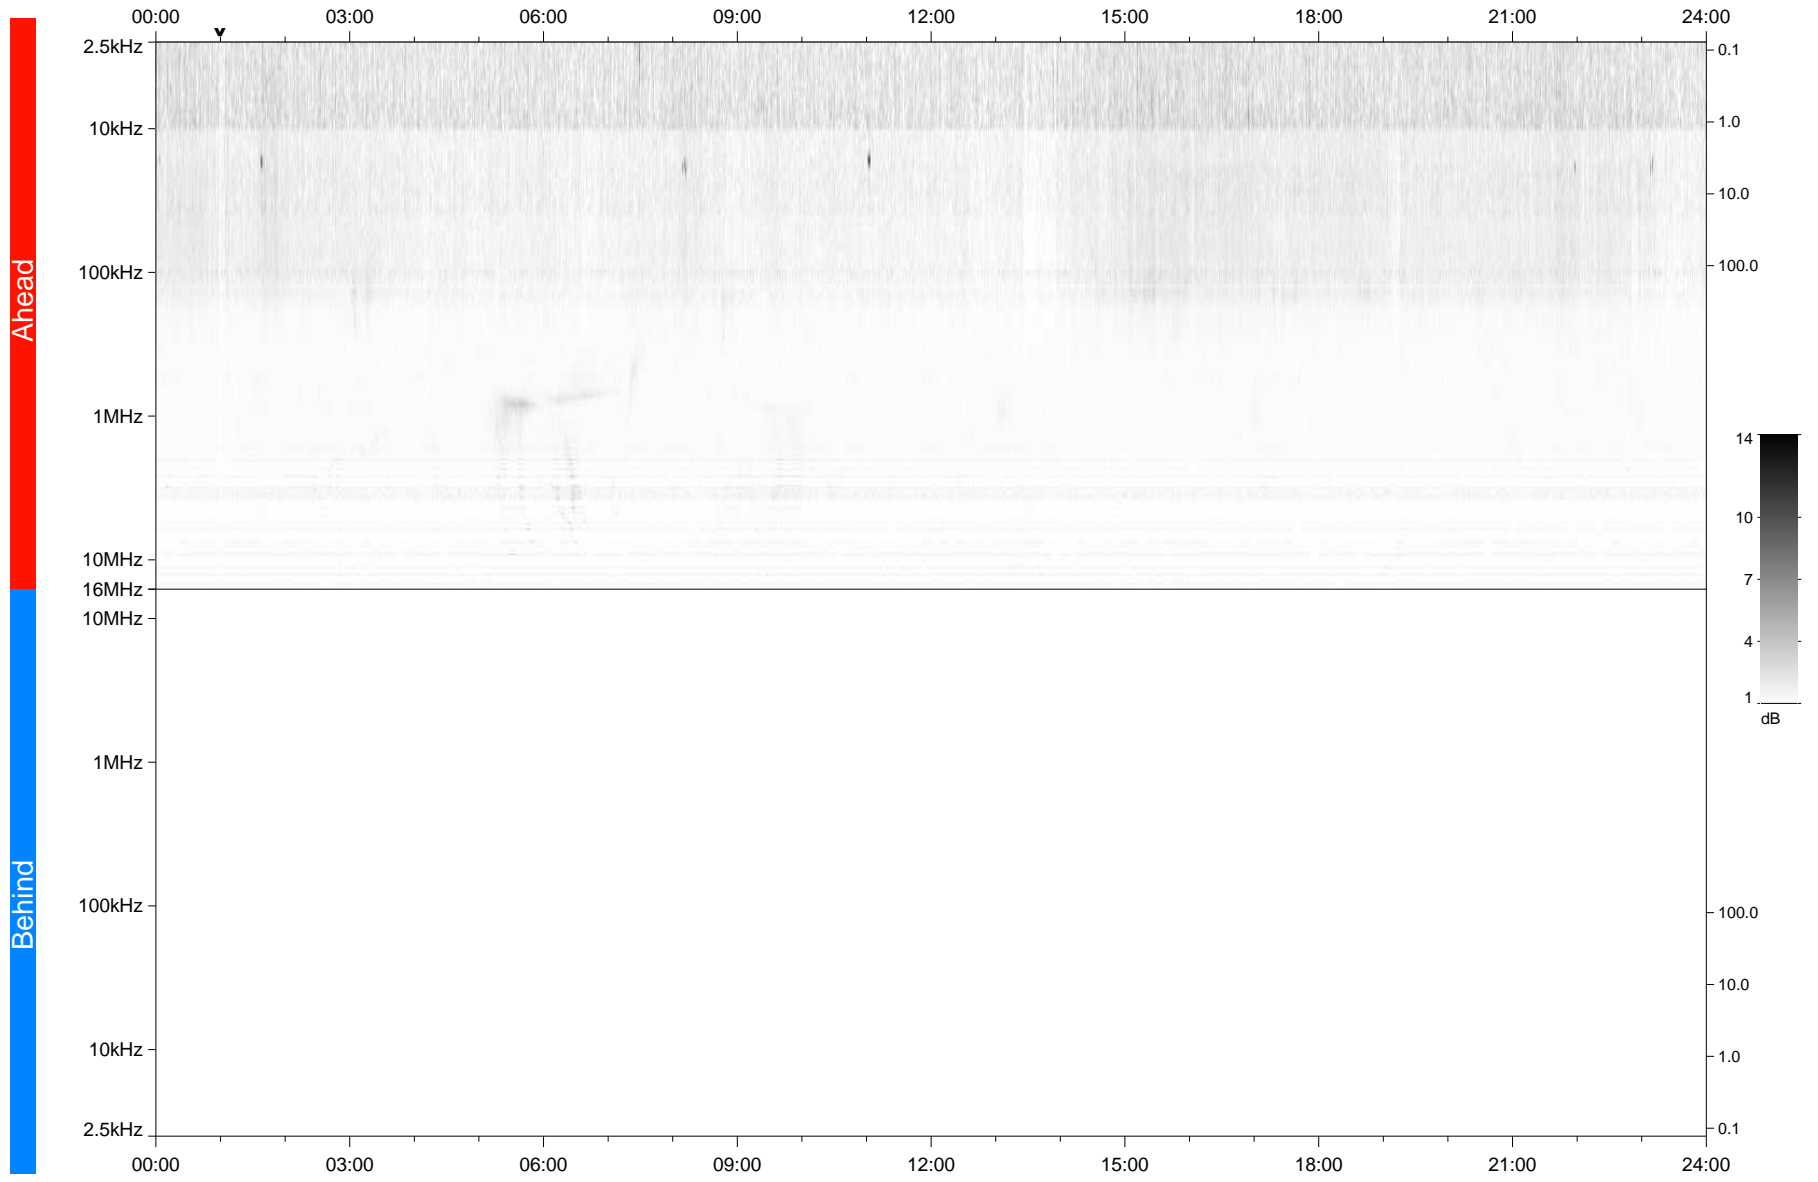

STEREO/WAVES Daily Summary - 24-Oct-2020 (DOY 298)

Ahead source file: swaves_ahead_2020_298_1_05.fin
Ahead PSE Angle: -59.7°

Behind PSE Angle: 57.8°
Behind source file: No STEREO-B data

Time (UTC)

file: stereo_swaves_daily-summary_gray_20201024_v04
made by: space.umn.edu on macOS with TDL 8.8.2 on 2022-10-03 18:43:53, with TLib V945 / dynspec V311