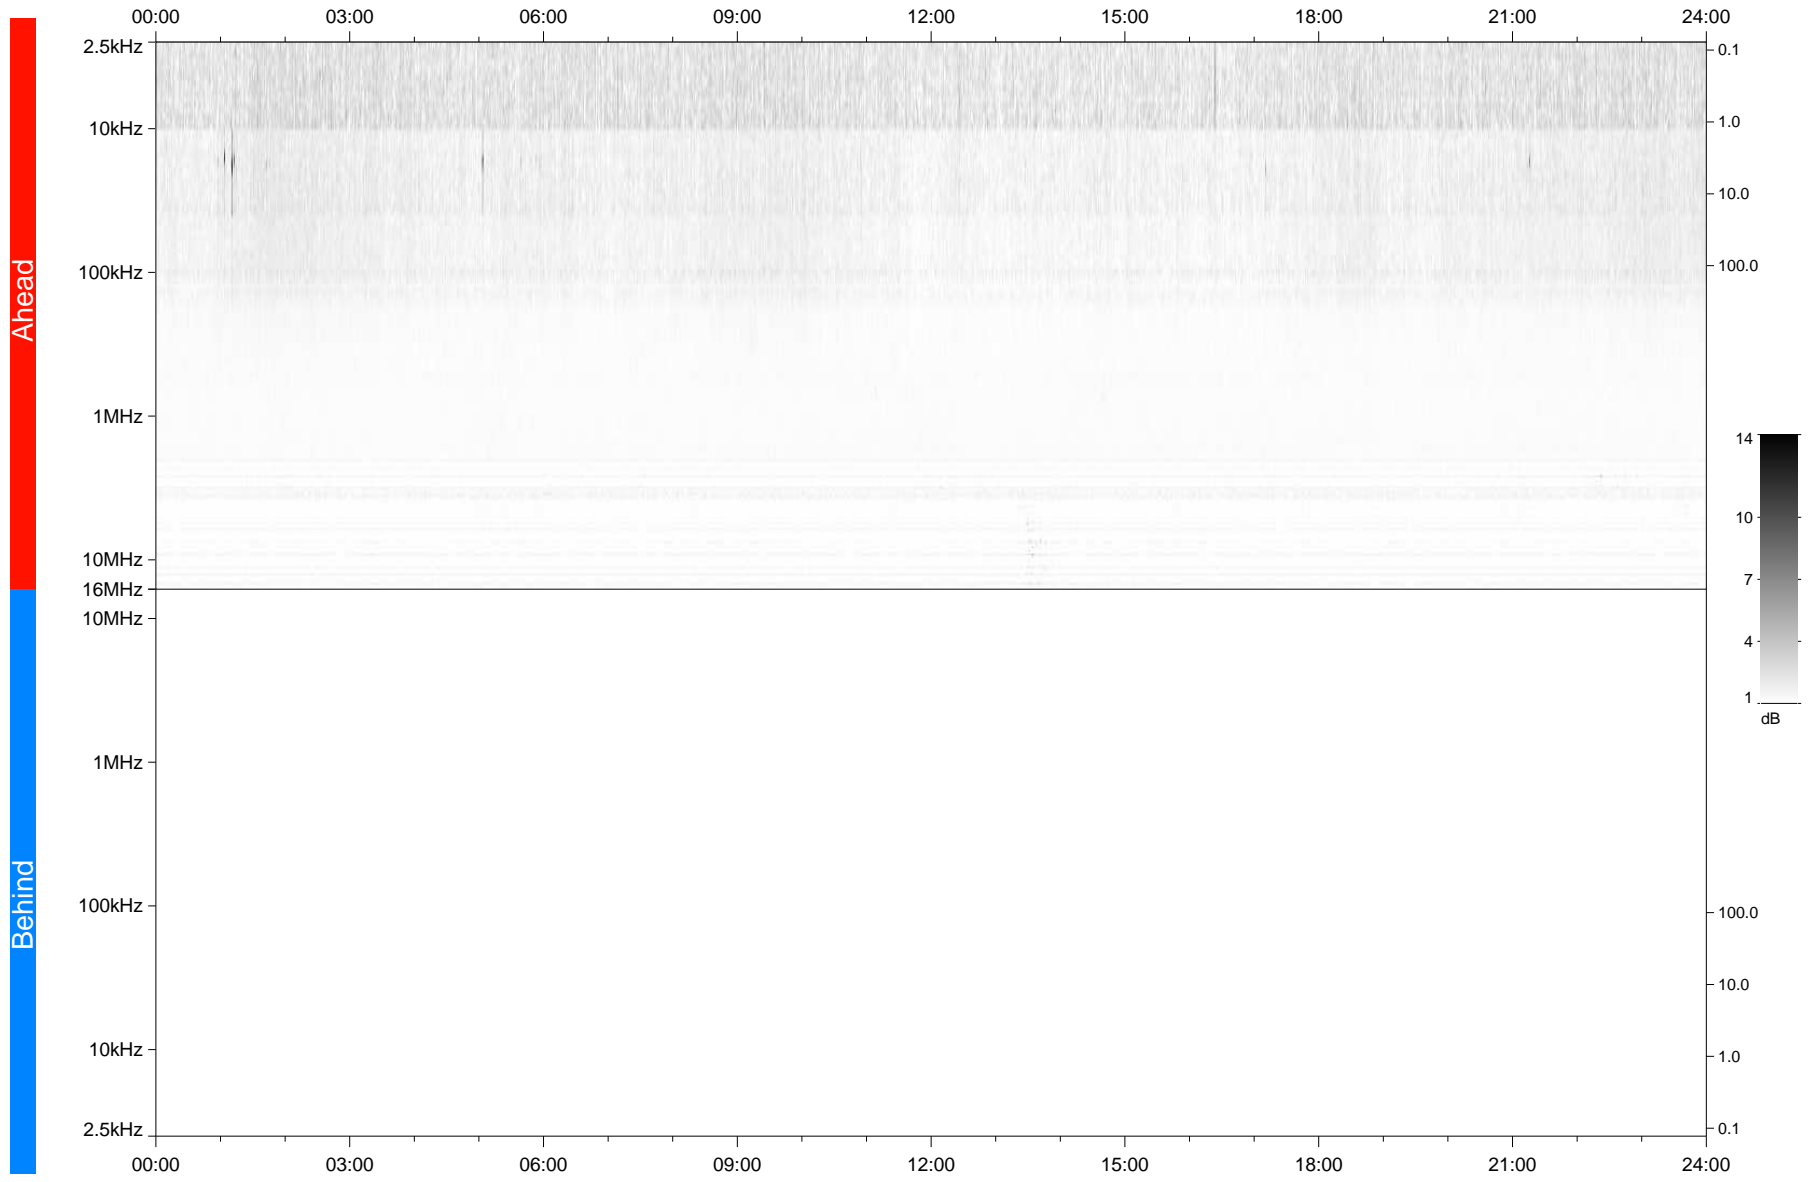

STEREO/WAVES Daily Summary - 23-Oct-2020 (DOY 297)

Ahead source file: swaves_ahead_2020_297_1_05.fin
Ahead PSE Angle: -59.7°

Behind PSE Angle: 57.8°
Behind source file: No STEREO-B data

Time (UTC)

file: stereo_swaves_daily-summary_gray_20201023_v03
made by: space.umn.edu on macOS with IDL 8.8.2 on 2022-09-15 17:39:53, with TLib V945 / dynspec V311