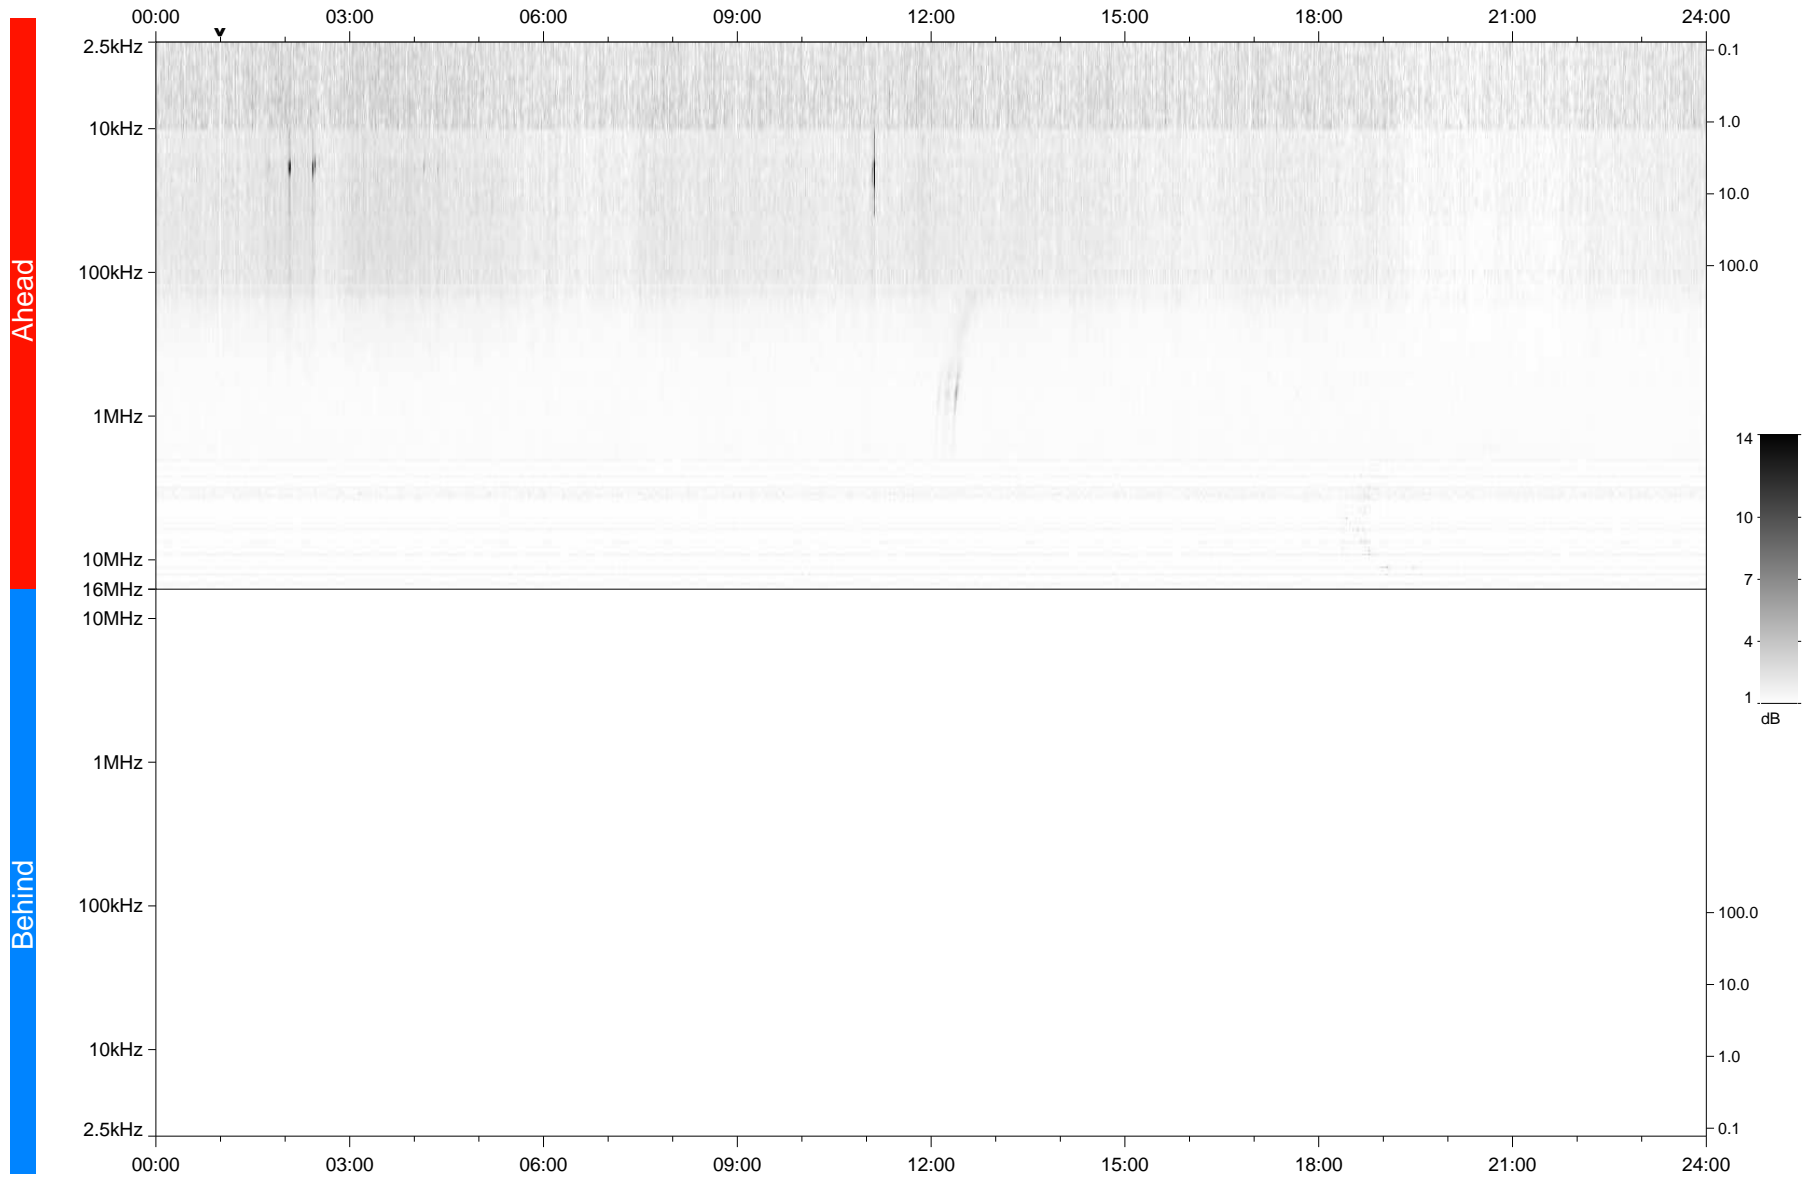

STEREO/WAVES Daily Summary - 22-Oct-2020 (DOY 296)

Ahead source file: swaves_ahead_2020_296_1_05.fin
Ahead PSE Angle: -59.8°

Behind PSE Angle: 57.8°
Behind source file: No STEREO-B data

Time (UTC)

file: stereo_swaves_daily-summary_gray_20201022_v03
made by: space.umn.edu on macOS with IDL 8.8.2 on 2022-09-15 17:38:30, with TLib V945 / dynspec V311