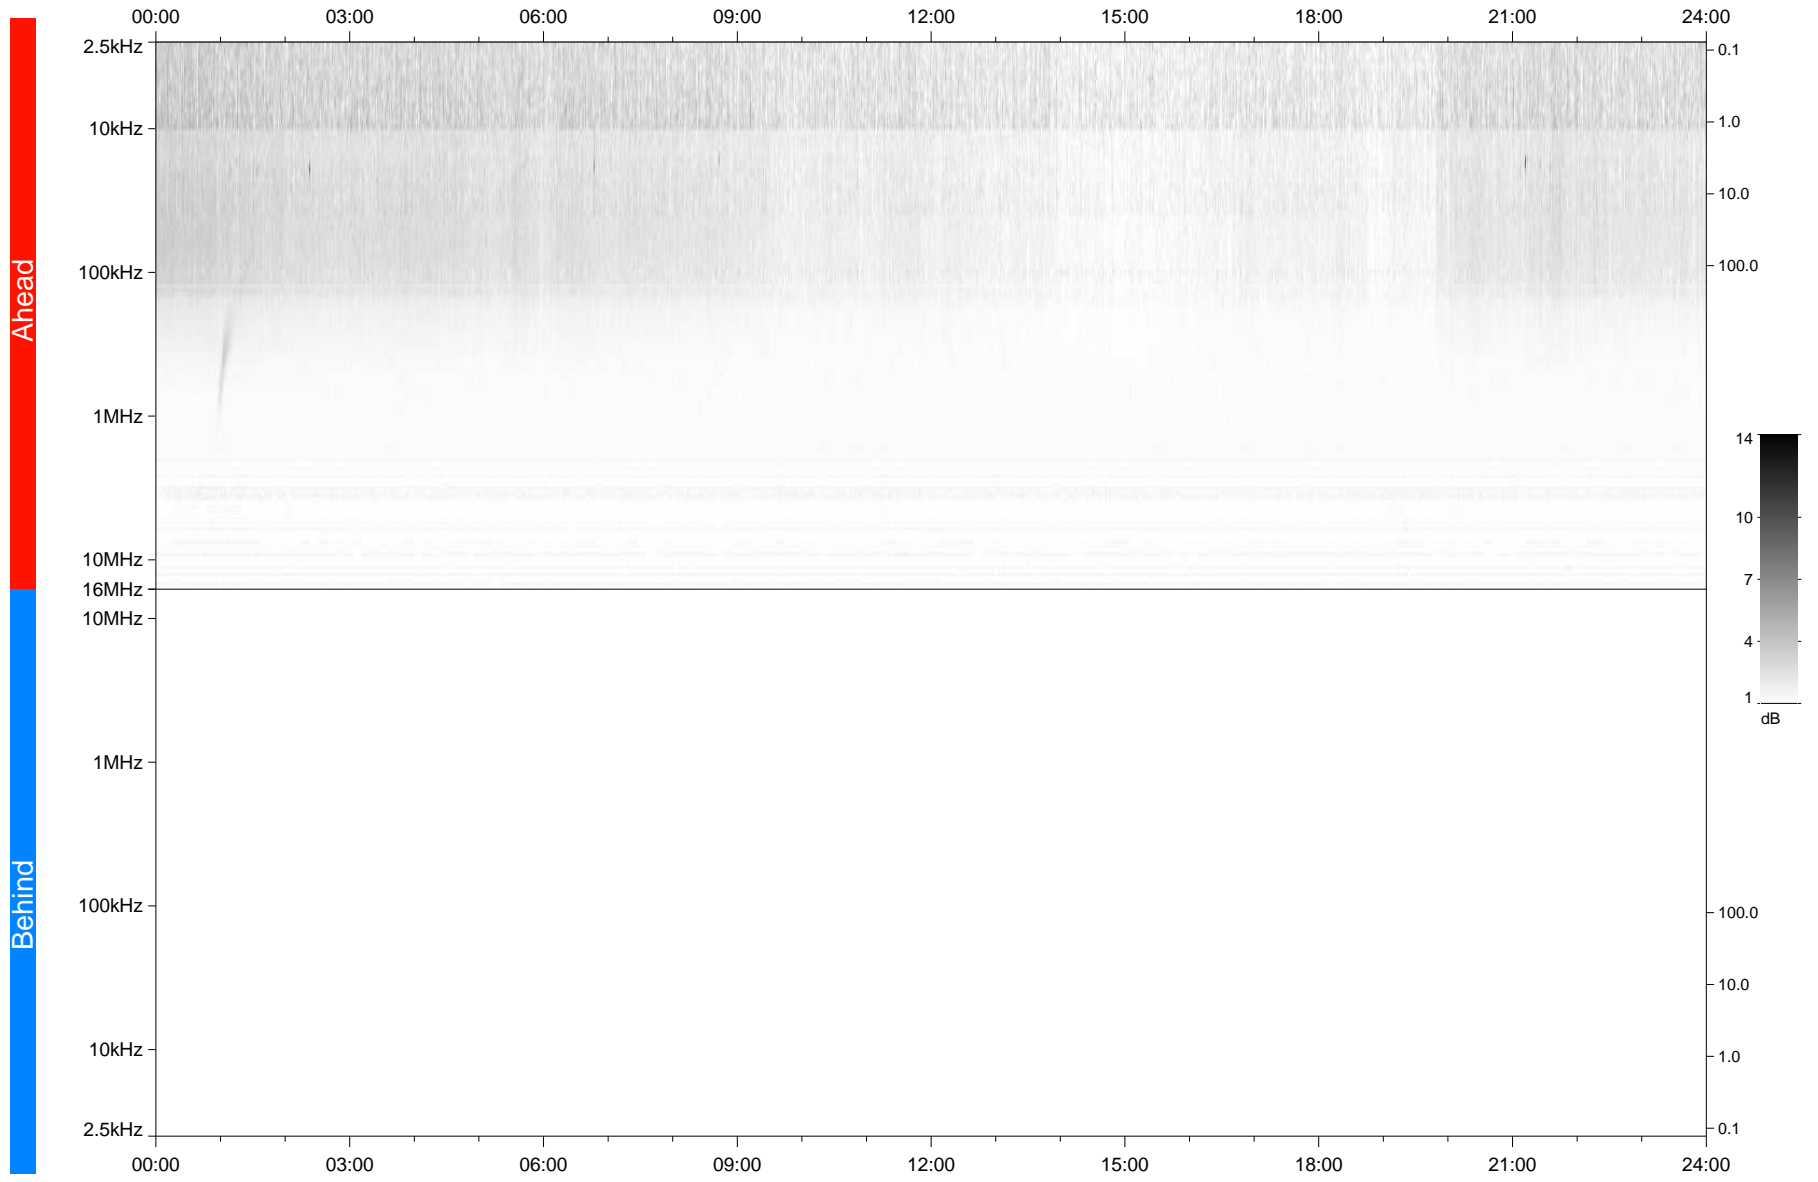

# STEREO/WAVES Daily Summary - 21-Oct-2020 (DOY 295)

Ahead source file: swaves\_ahead\_2020\_295\_1\_05.fin  
Ahead PSE Angle: -59.8°

Behind PSE Angle: 57.8°  
Behind source file: No STEREO-B data

Time (UTC)

file: stereo\_swaves\_daily-summary\_gray\_20201021\_v04  
made by: space.umn.edu on macOS with IDL 8.8.2 on 2022-10-03 18:39:23, with TLib V945 / dynspec V311