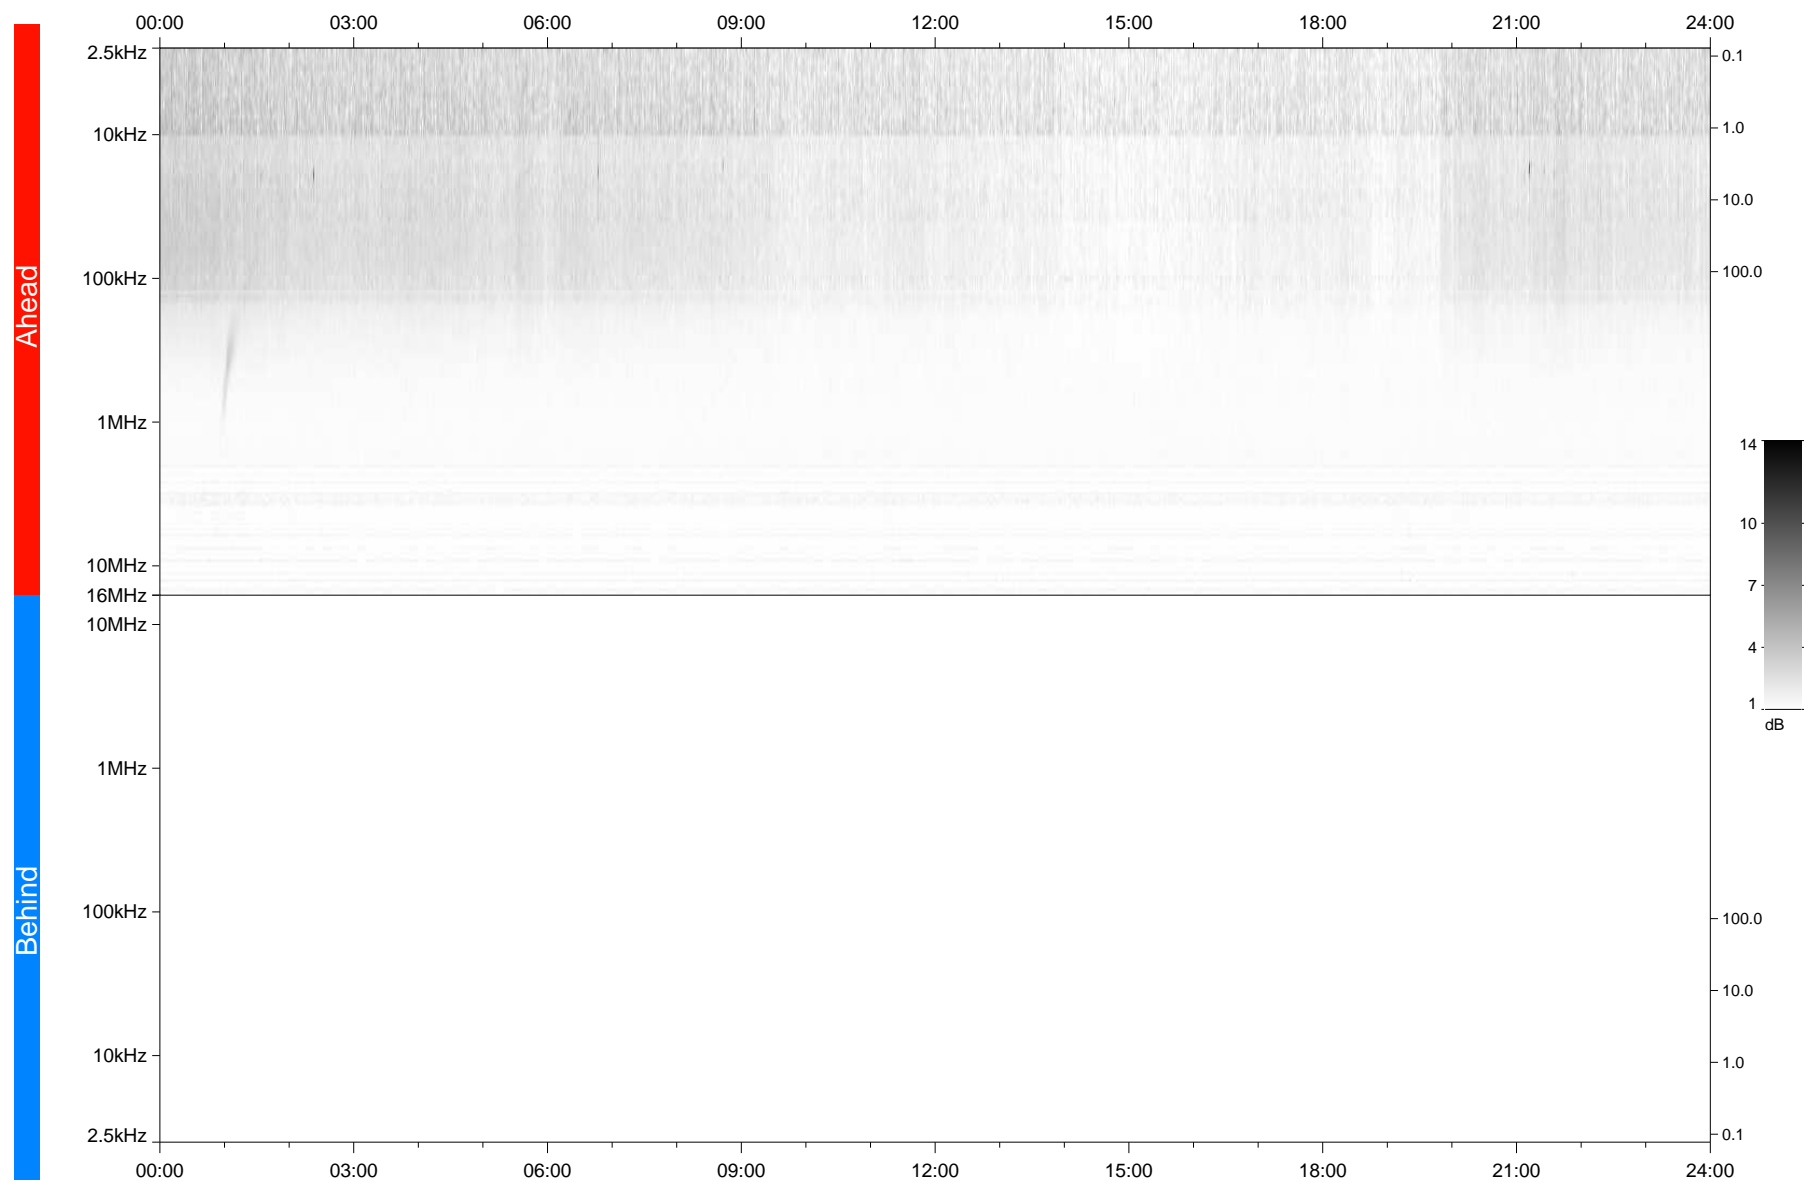

STEREO/WAVES Daily Summary - 21-Oct-2020 (DOY 295)

Ahead source file: swaves_ahead_2020_295_1_05.fin
Ahead PSE Angle: -59.8°

Behind PSE Angle: 57.8°
Behind source file: No STEREO-B data

Time (UTC)

file: stereo_swaves_daily-summary_gray_20201021_v03
made by: space.umn.edu on macOS with TDL 8.8.2 on 2022-09-15 17:37:07, with TLib V945 / dynspec V311