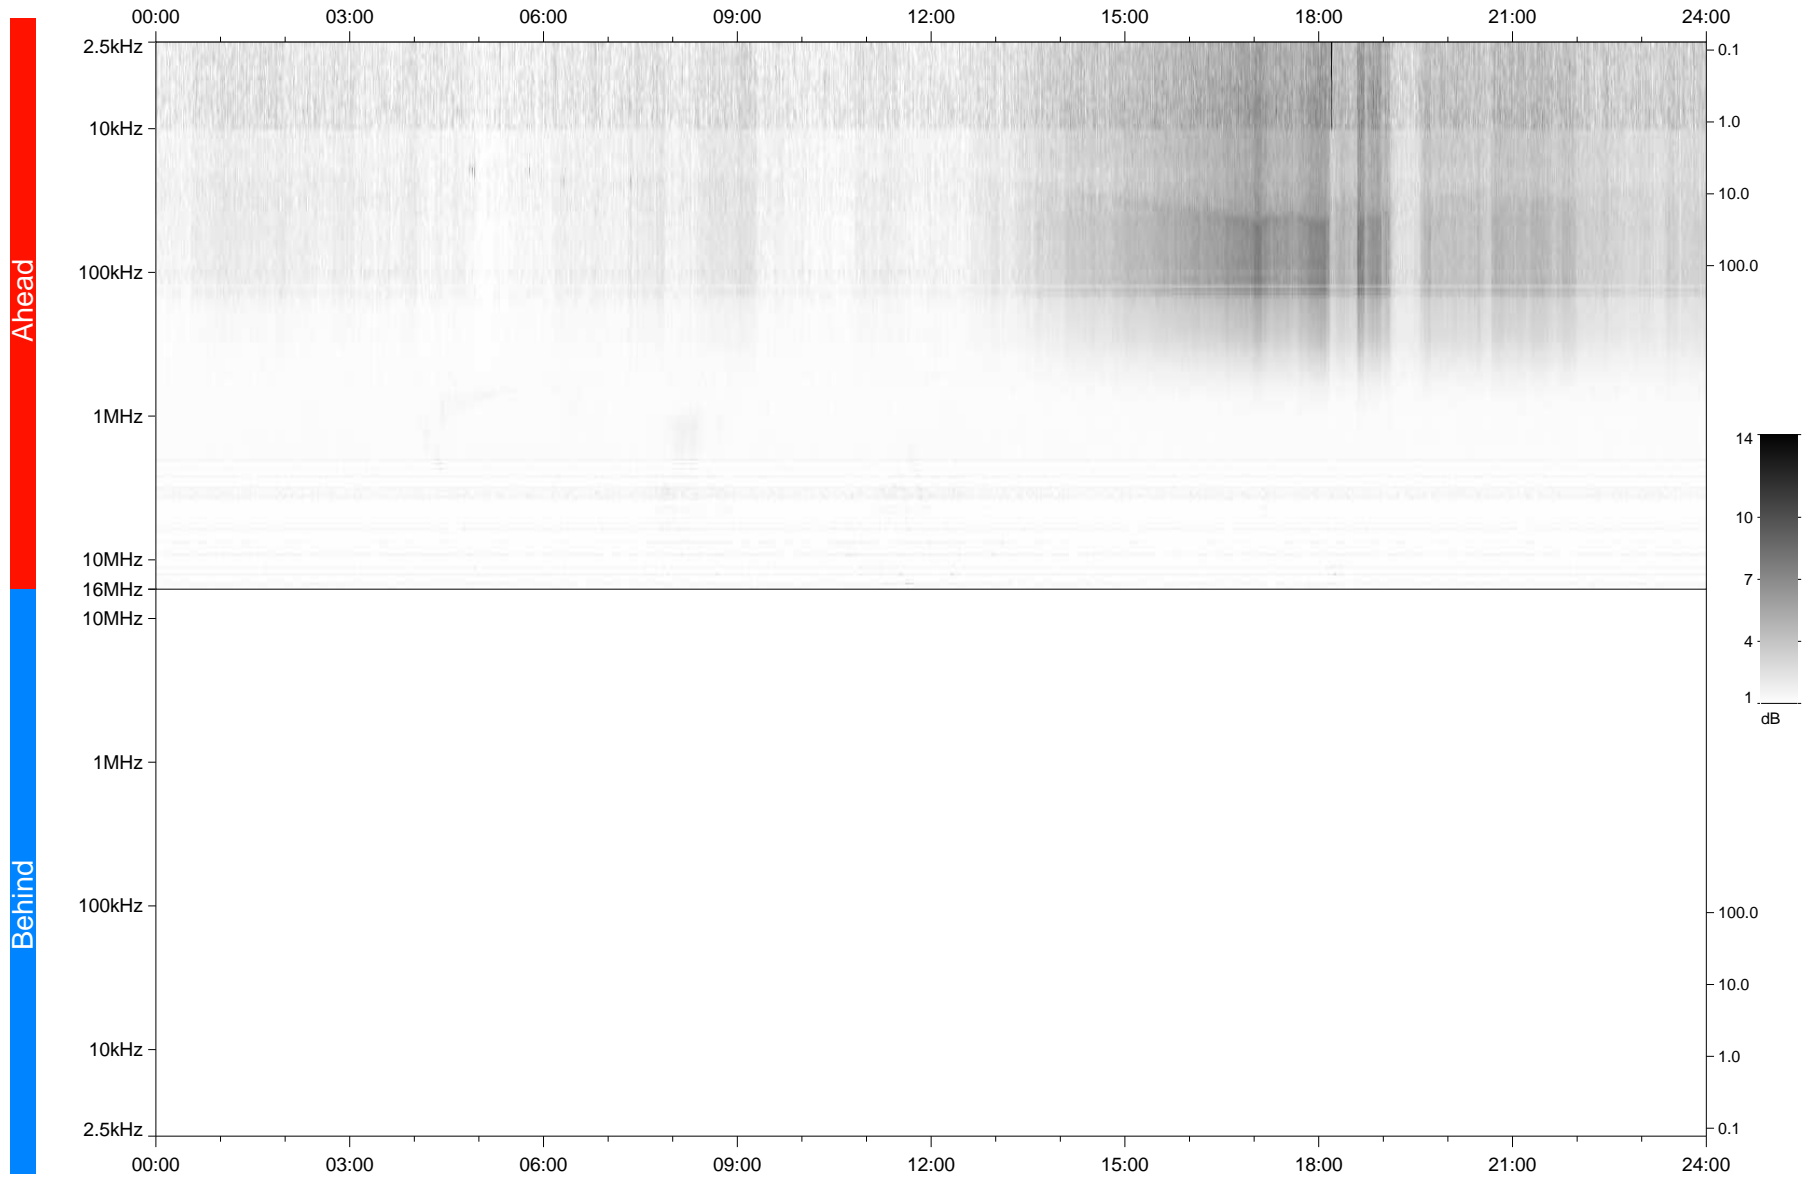

STEREO/WAVES Daily Summary - 17-Oct-2020 (DOY 291)

Ahead source file: swaves_ahead_2020_291_1_05.fin
Ahead PSE Angle: -60.2°

Behind PSE Angle: 57.8°
Behind source file: No STEREO-B data

Time (UTC)

file: stereo_swaves_daily-summary_gray_20201017_v04
made by: space.umn.edu on macOS with TDL 8.8.2 on 2022-10-03 18:33:24, with Tlib V945 / dynspec V311